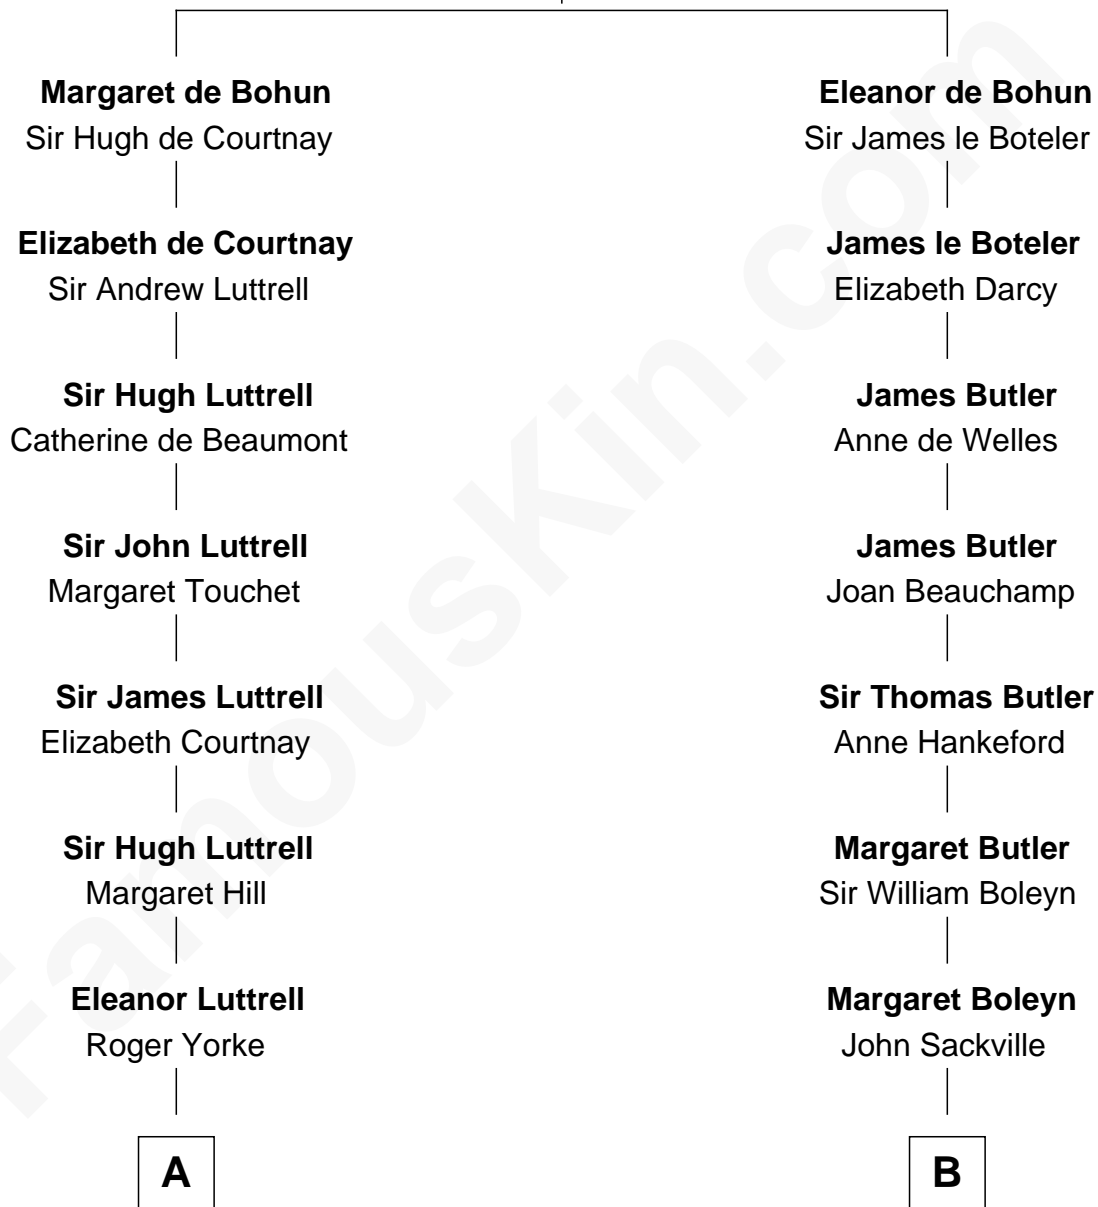

FamousKin.com

Relationship Chart of

Jane (Appleton) Pierce

First Lady of President Franklin Pierce

16th cousin 5 times removed of

Camilla Parker Bowles

Queen Consort of the United Kingdom

Humphrey de Bohun
Elizabeth Plantagenet