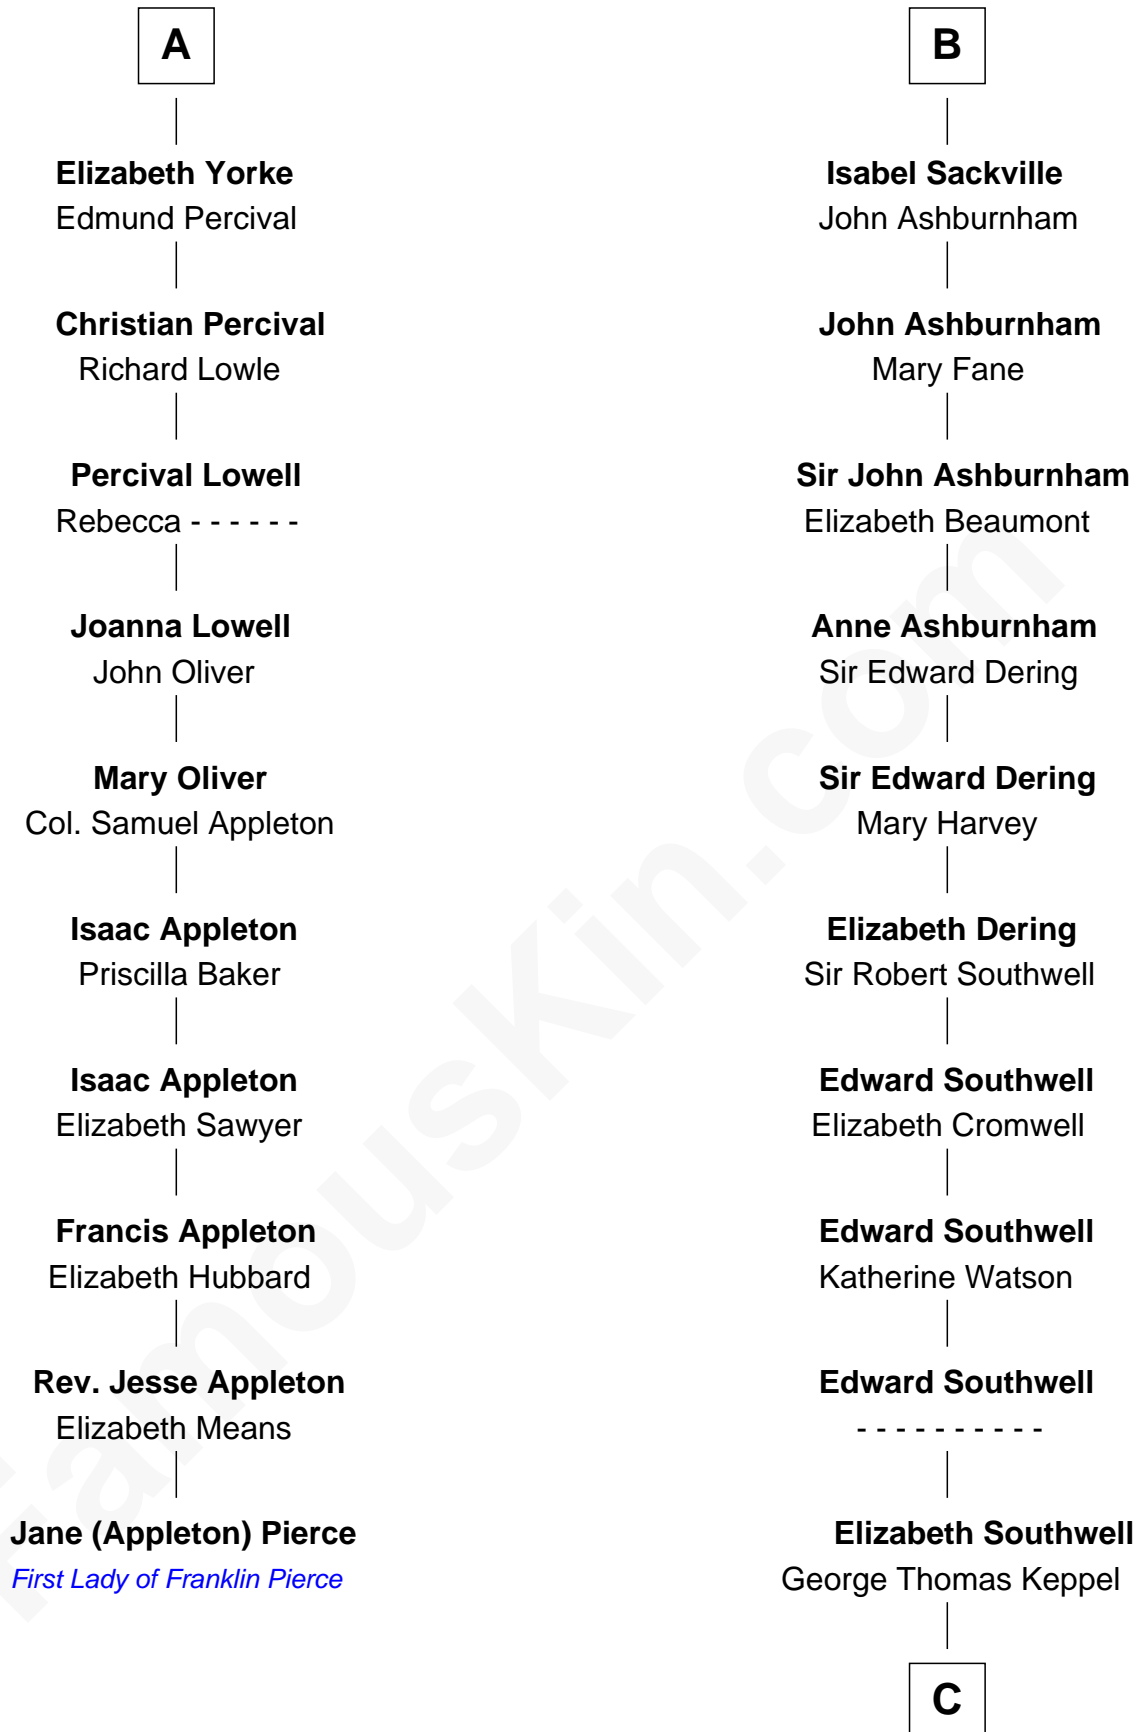

FamousKin.com

Relationship Chart of

Jane (Appleton) Pierce

First Lady of President Franklin Pierce

16th cousin 5 times removed of

Camilla Parker Bowles

Queen Consort of the United Kingdom

Humphrey de Bohun
Elizabeth Plantagenet