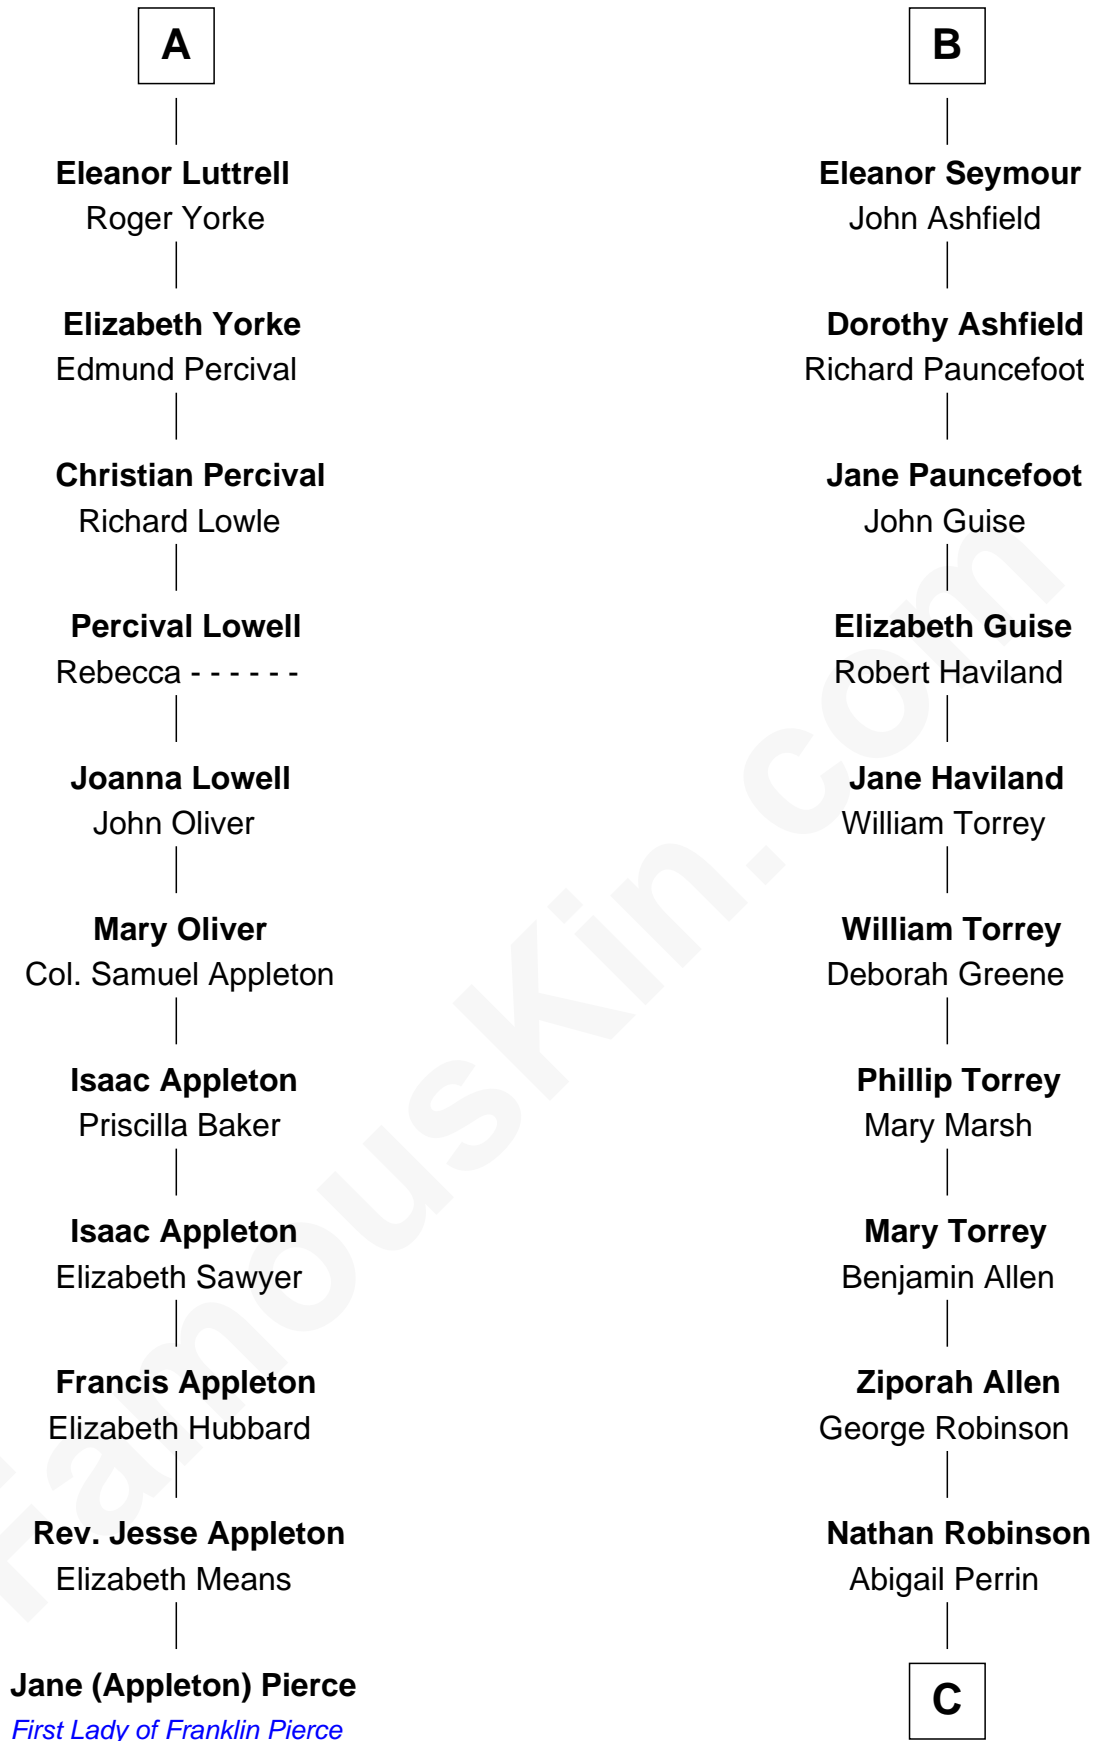

FamousKin.com

Relationship Chart of

Jane (Appleton) Pierce

First Lady of President Franklin Pierce

17th cousin 4 times removed of

Raquel Welch
Movie Actress

C

Hannah Kent Robinson

Elbridge Gerry Hall

Justin Smith Hall

Sarah Mehitable Stanford

Emery Stanford Hall

Clara Louise Adams

Josephine Sarah Hall

Armando Carlos Tejada

Raquel Welch