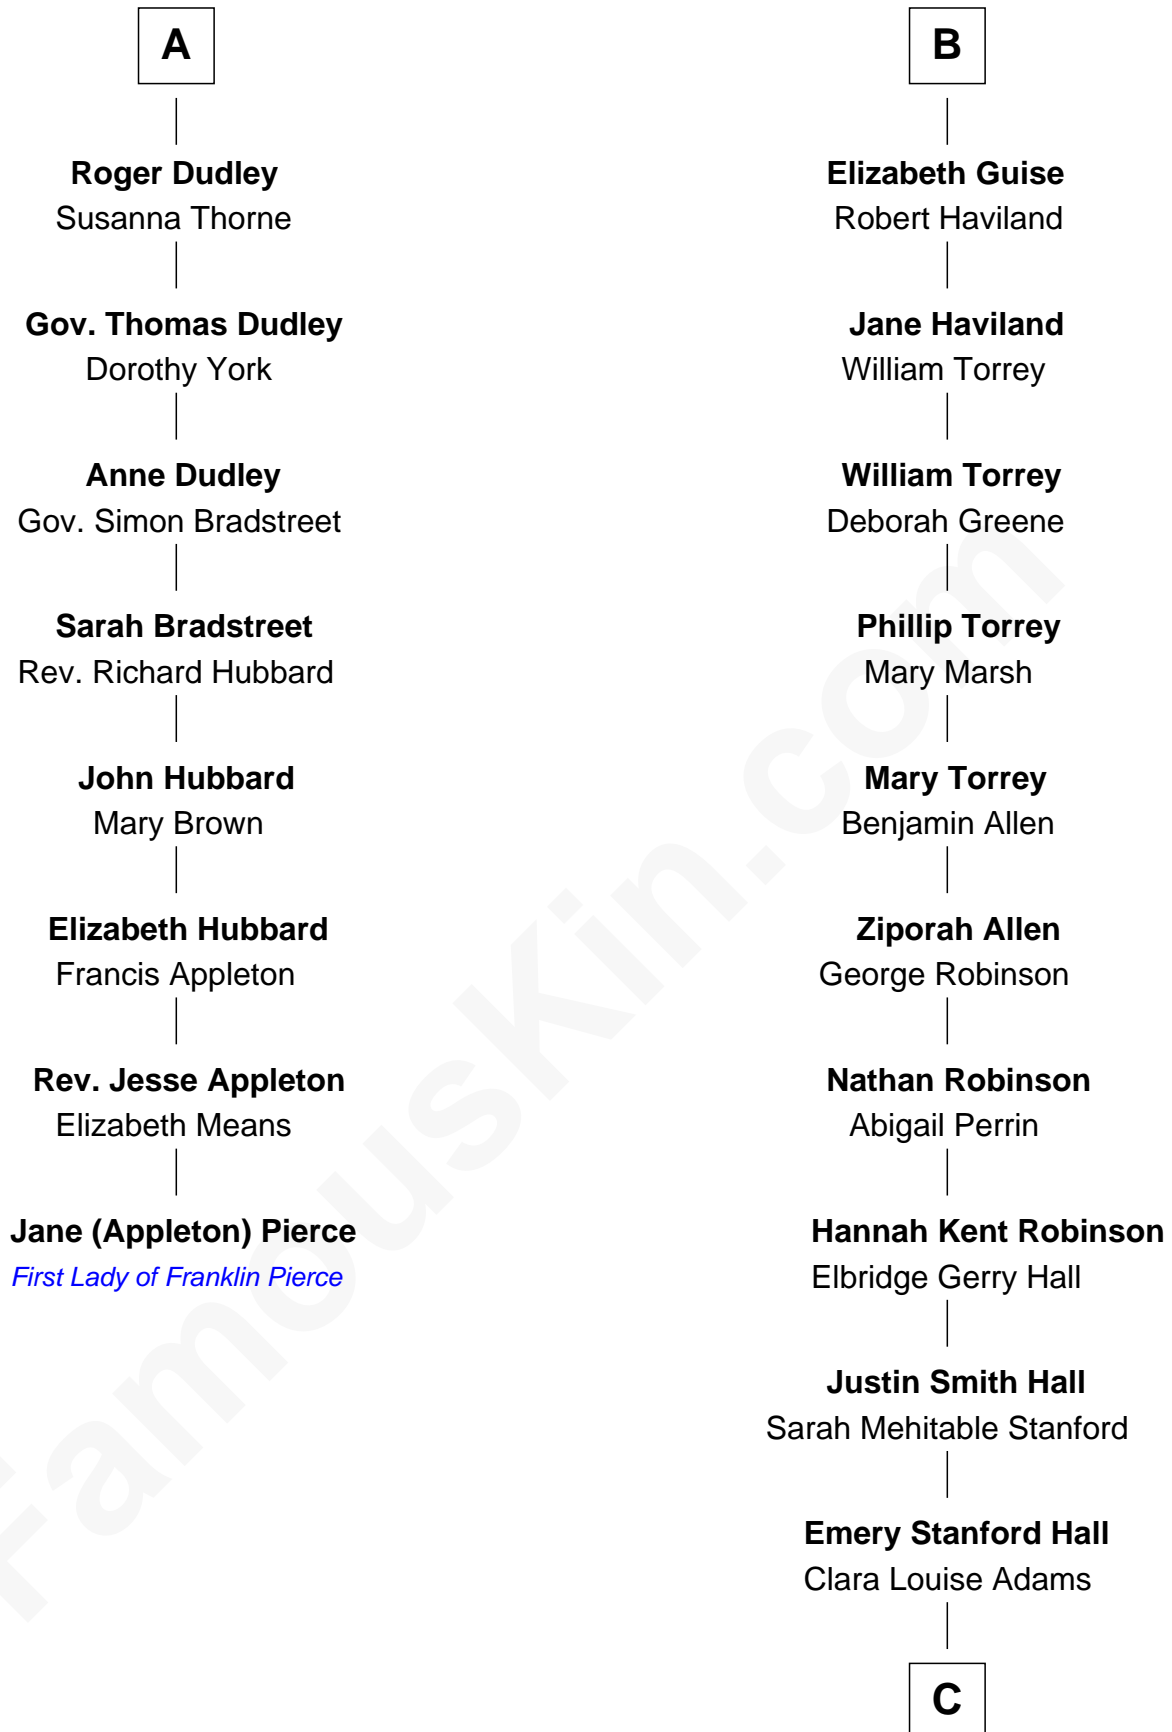

FamousKin.com

Relationship Chart of

Jane (Appleton) Pierce

First Lady of President Franklin Pierce

14th cousin 4 times removed of

Raquel Welch
Movie Actress

C

Josephine Sarah Hall
Armando Carlos Tejada

Raquel Welch
aka Raquel Welch

FamousKin.com