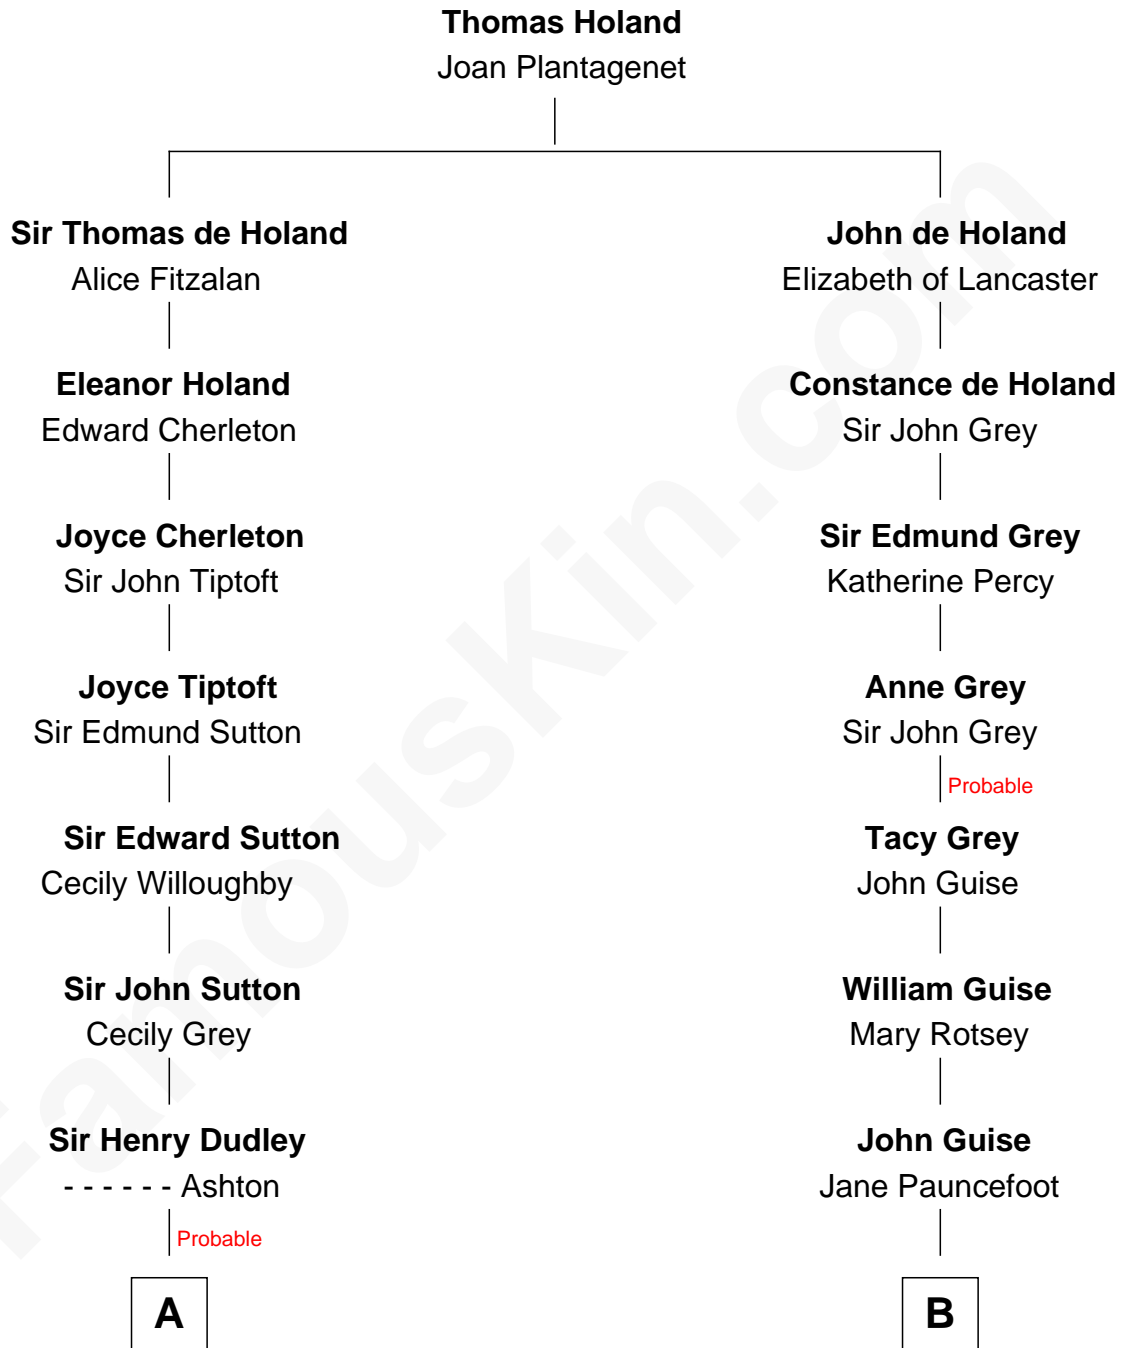

FamousKin.com

Relationship Chart of

Jane (Appleton) Pierce

First Lady of President Franklin Pierce

14th cousin 4 times removed of

Raquel Welch
Movie Actress

C

Josephine Sarah Hall
Armando Carlos Tejada

Raquel Welch
aka Raquel Welch

FamousKin.com