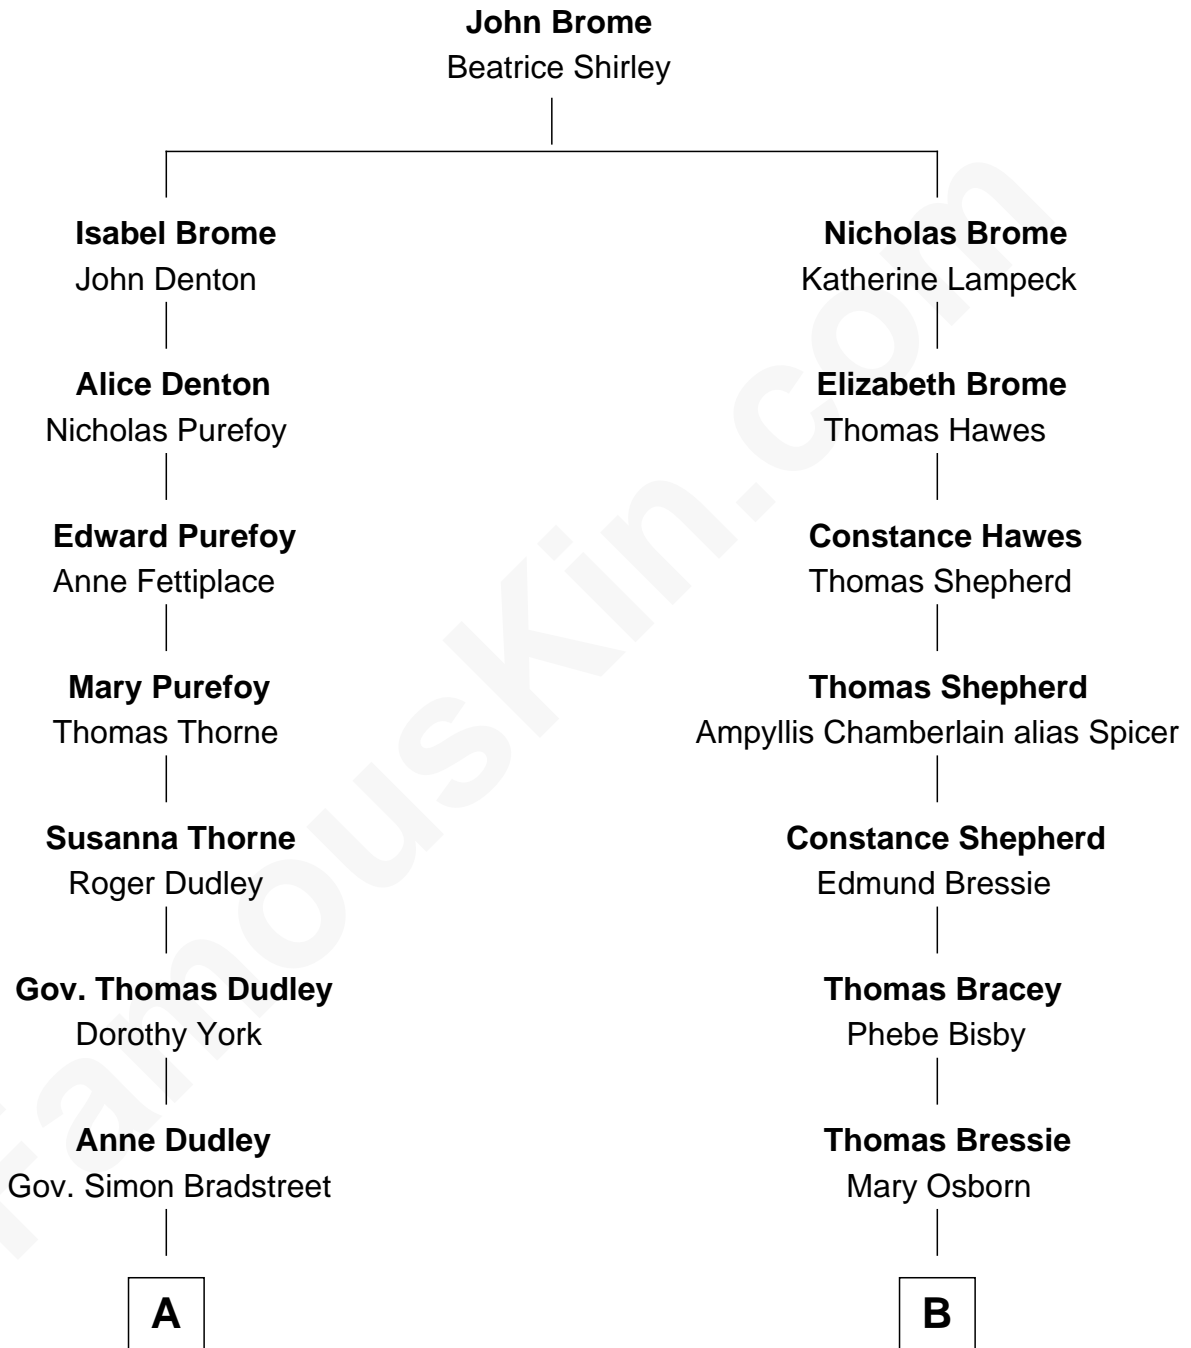

FamousKin.com

Relationship Chart of

Jane (Appleton) Pierce

First Lady of President Franklin Pierce

11th cousin 2 times removed of

Helen (Herron) Taft

First Lady of President William H. Taft

A

Sarah Bradstreet
Rev. Richard Hubbard

John Hubbard
Mary Brown

Elizabeth Hubbard
Francis Appleton

Rev. Jesse Appleton
Elizabeth Means

Jane (Appleton) Pierce
First Lady of Franklin Pierce

B

Phebe Bressie
John Platt