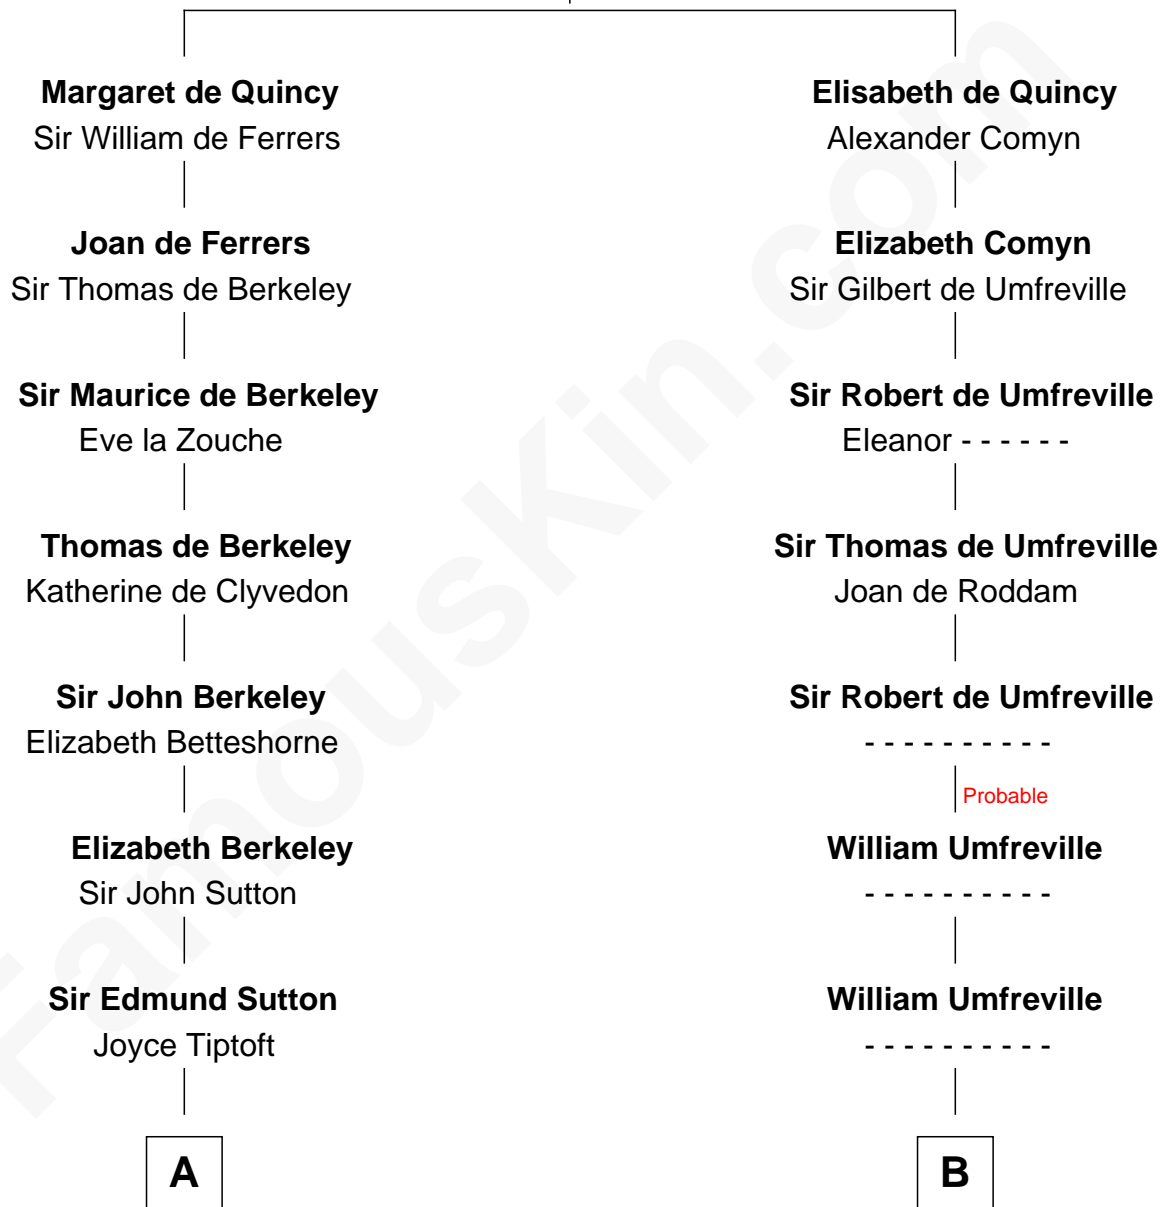

FamousKin.com

Relationship Chart of

Jane (Appleton) Pierce

First Lady of President Franklin Pierce

17th cousin 1 time removed of

Helen (Herron) Taft

First Lady of President William H. Taft

Sir Roger de Quincy
Helen of Galloway

C

Harriet Anne Collins
John Williamson Herron

Helen (Herron) Taft
First Lady of William H. Taft

FamousKin.com