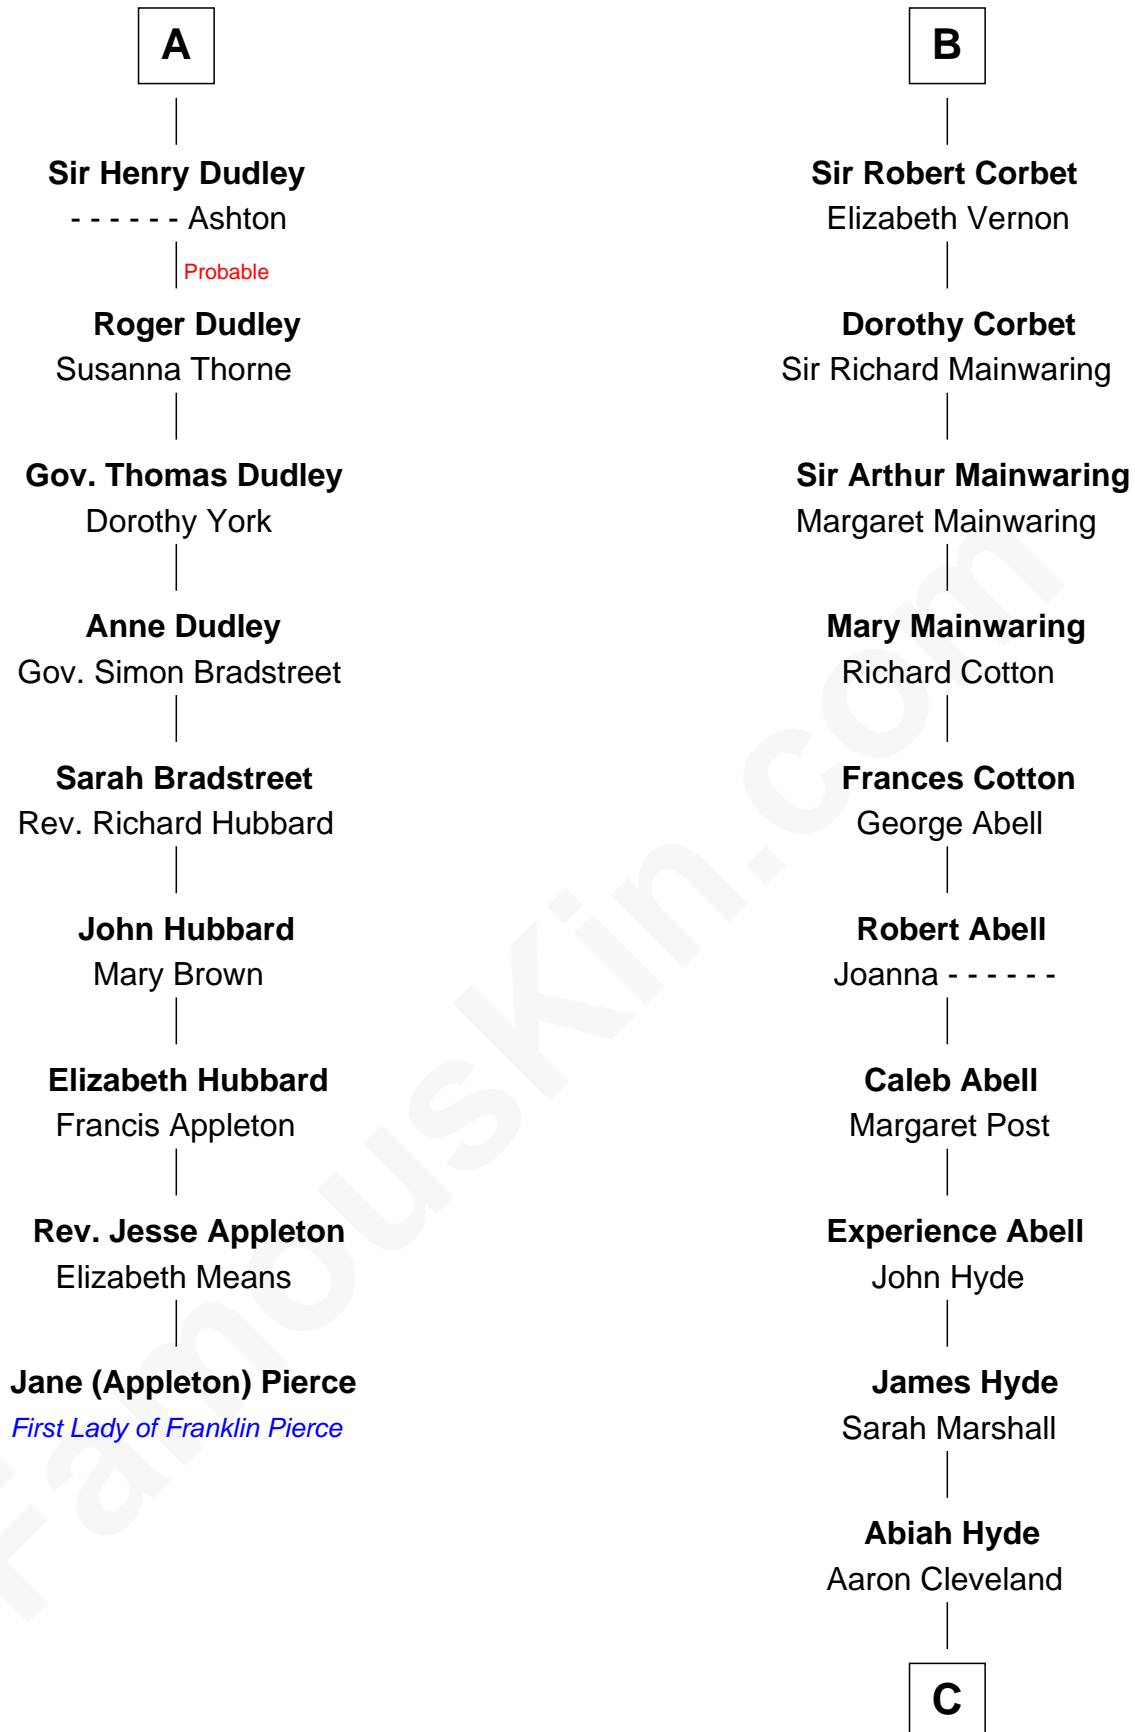

FamousKin.com

Relationship Chart of

Jane (Appleton) Pierce

First Lady of President Franklin Pierce

15th cousin 4 times removed of

Grover Cleveland

22nd and 24th U.S. President

C

William Cleveland

Margaret Falley

Rev. Richard Falley Cleveland

Ann Neal

Grover Cleveland

22nd and 24th U.S. President

FamousKin.com