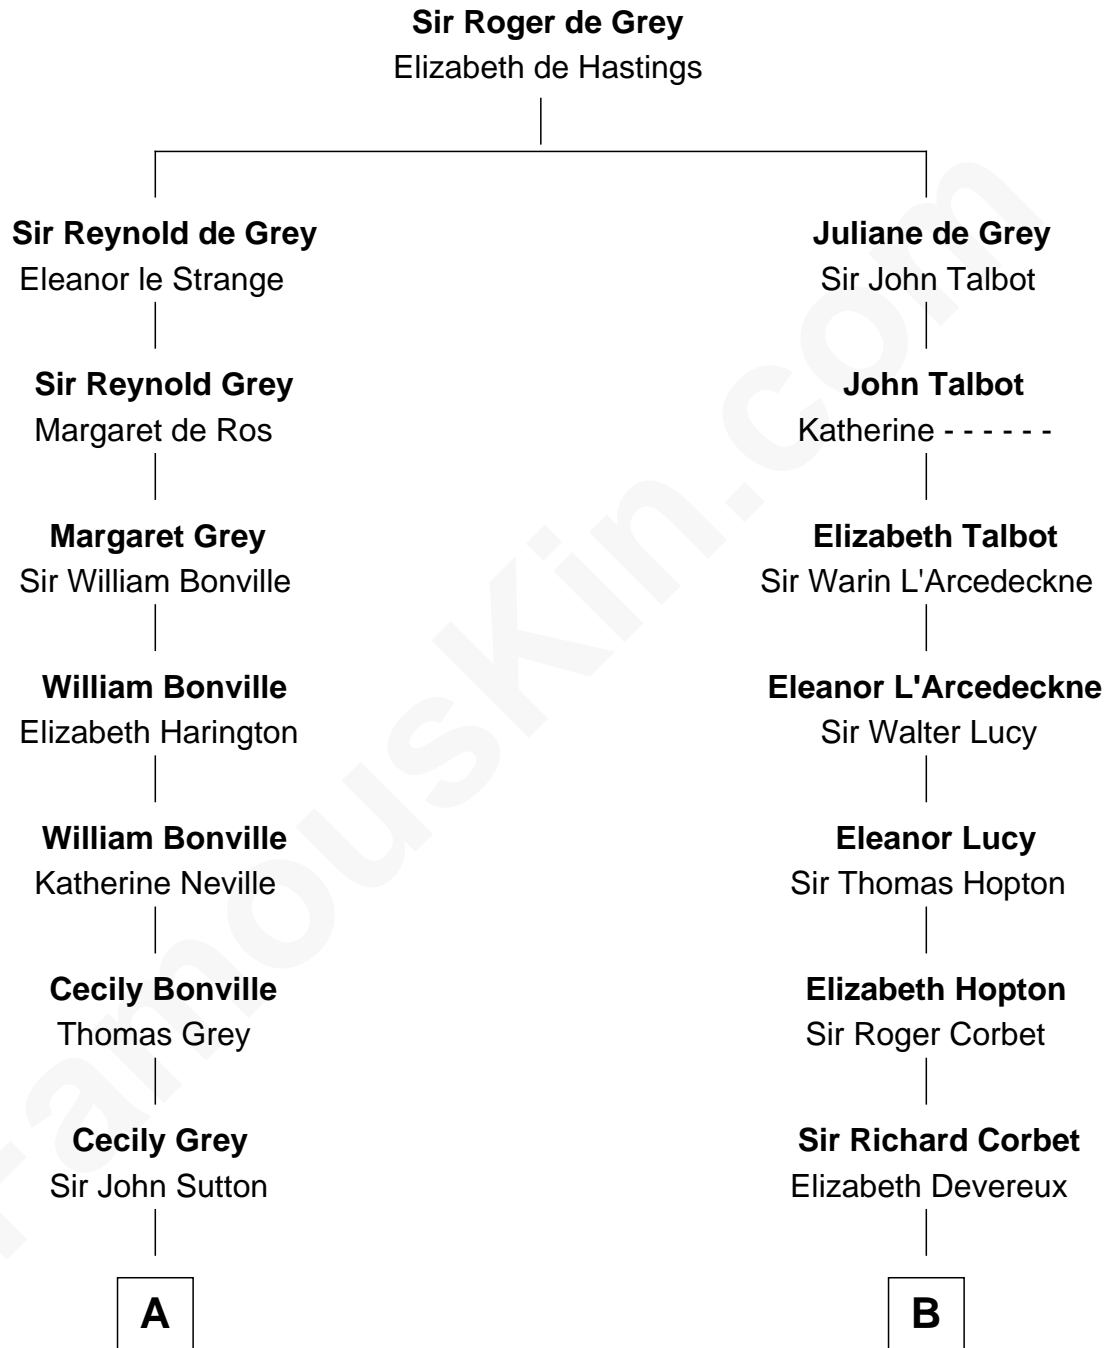

FamousKin.com

Relationship Chart of

Jane (Appleton) Pierce

First Lady of President Franklin Pierce

15th cousin 4 times removed of

Grover Cleveland

22nd and 24th U.S. President

C

William Cleveland

Margaret Falley

Rev. Richard Falley Cleveland

Ann Neal

Grover Cleveland

22nd and 24th U.S. President

FamousKin.com