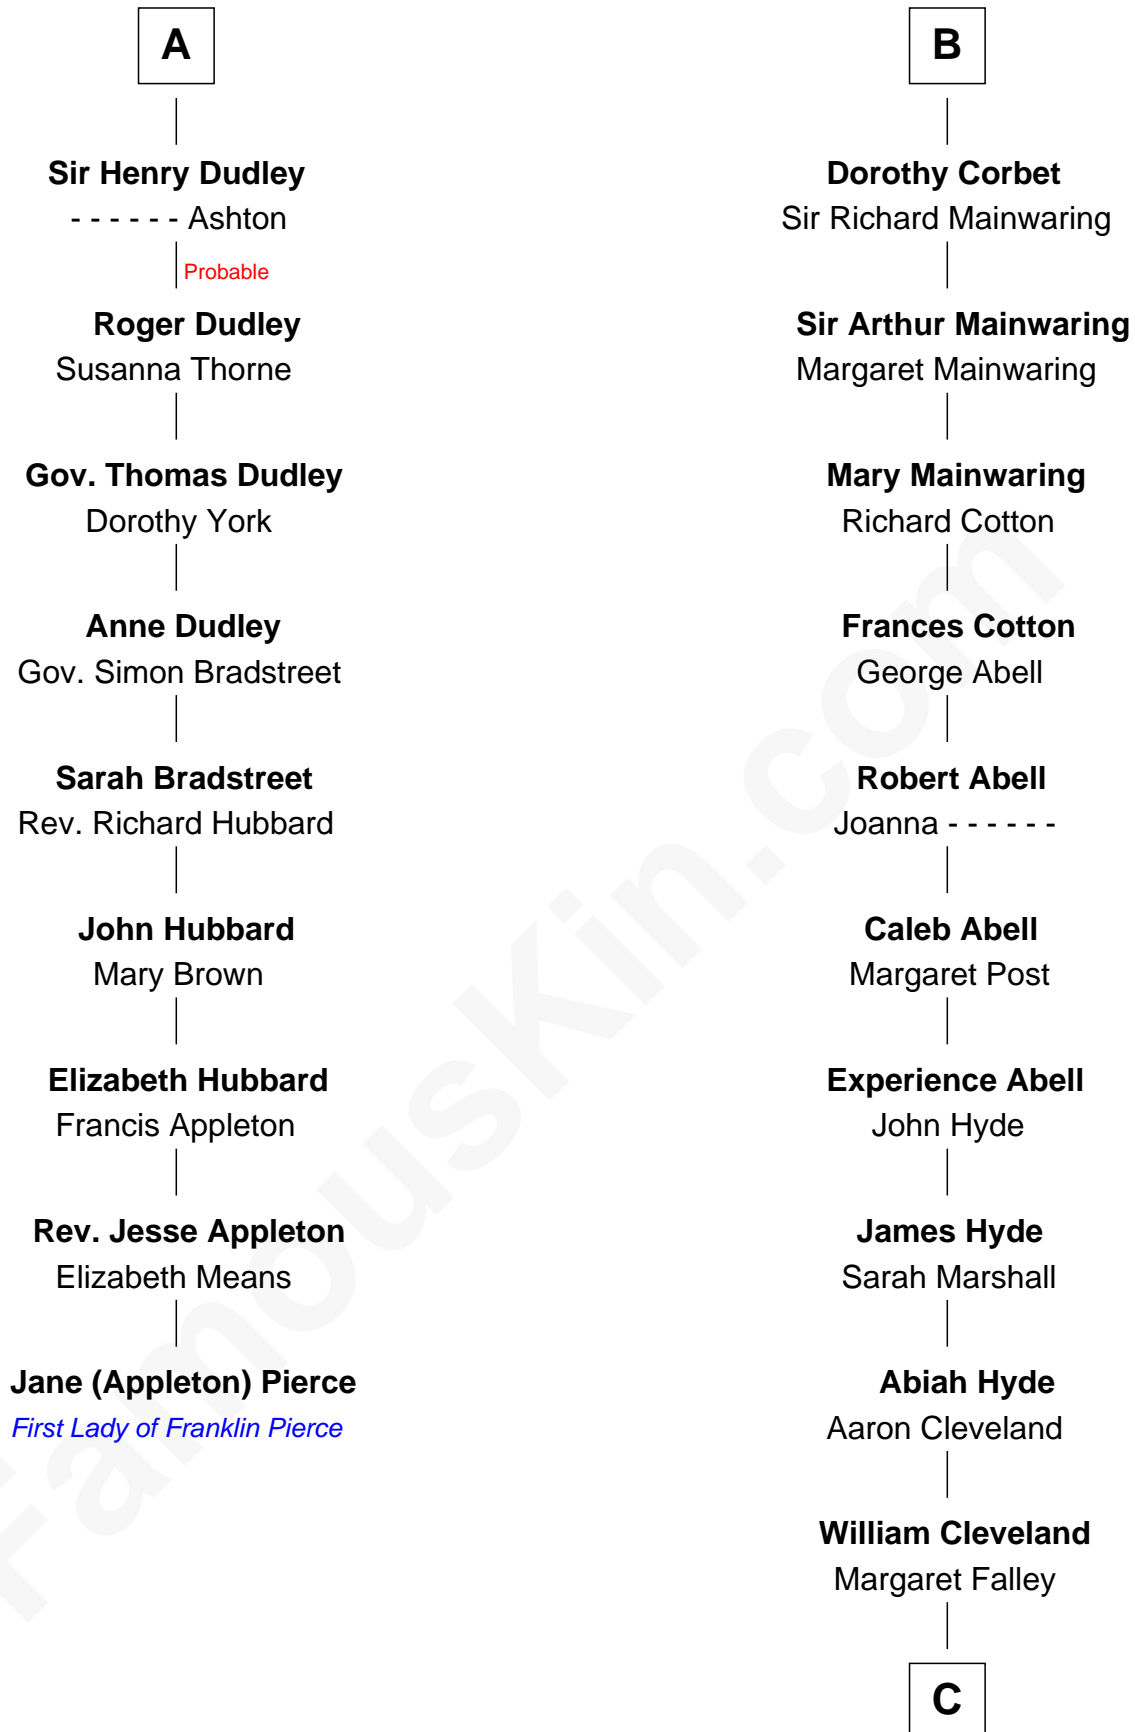

FamousKin.com

Relationship Chart of

Jane (Appleton) Pierce

First Lady of President Franklin Pierce

15th cousin 3 times removed of

Grover Cleveland

22nd and 24th U.S. President

FamousKin.com