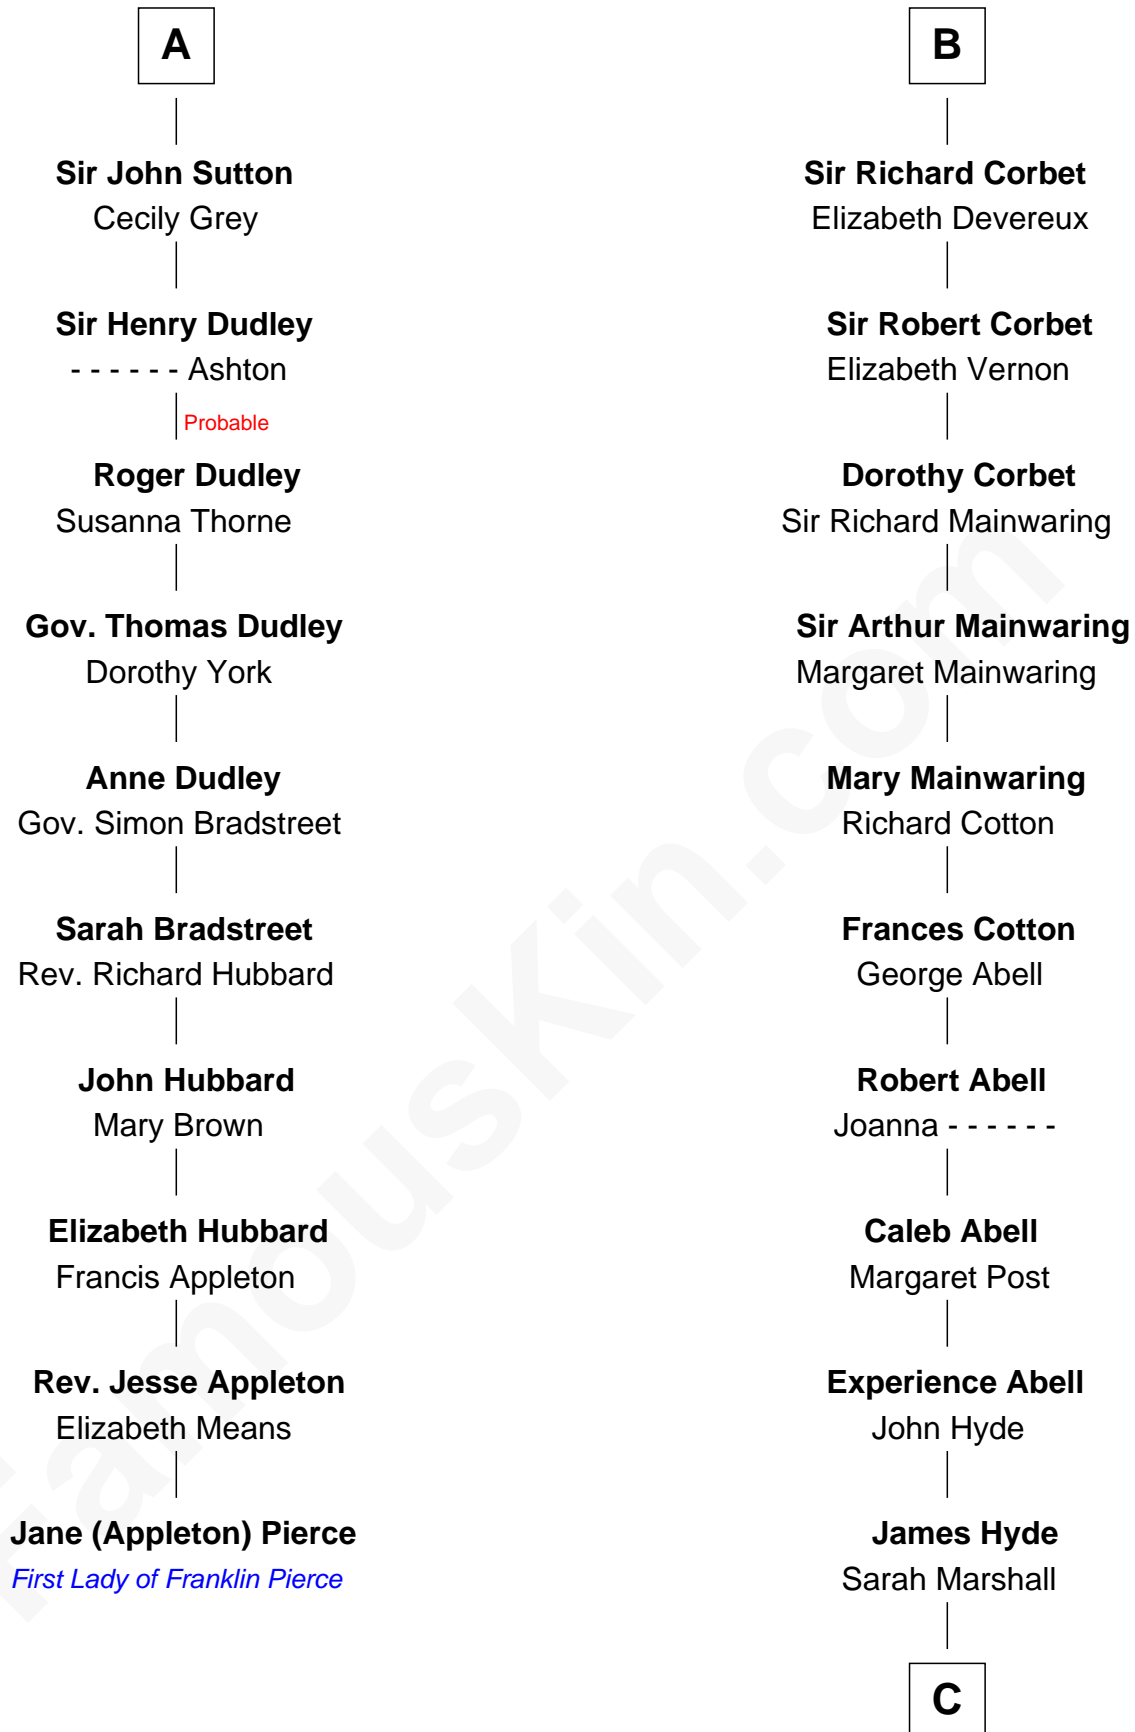

FamousKin.com

Relationship Chart of Jane (Appleton) Pierce

First Lady of President Franklin Pierce

16th cousin 4 times removed of

Grover Cleveland

22nd and 24th U.S. President

C

Abiah Hyde

Aaron Cleveland

William Cleveland

Margaret Falley

Rev. Richard Falley Cleveland

Ann Neal

Grover Cleveland

22nd and 24th U.S. President

FamousKin.com