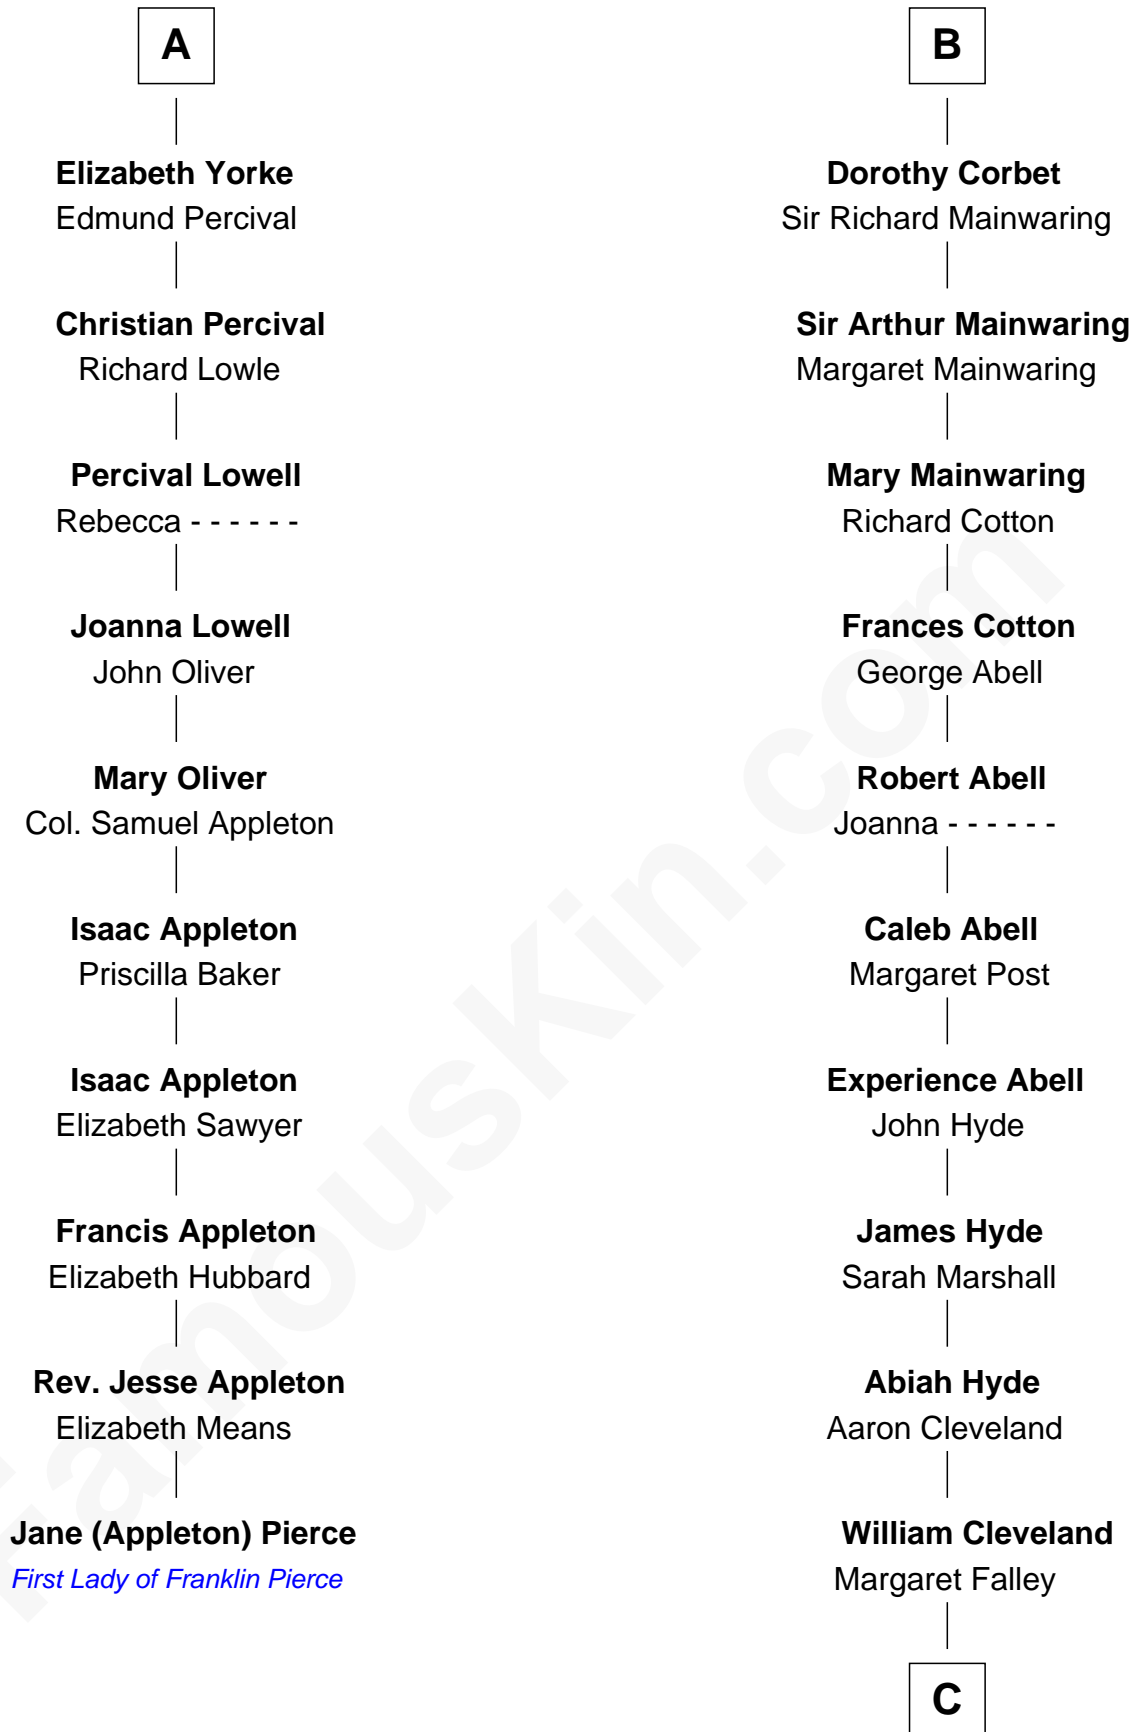

## Relationship Chart of

### Jane (Appleton) Pierce

*First Lady of President Franklin Pierce*

16th cousin 2 times removed of

**Grover Cleveland**

*22nd and 24th U.S. President*

**Humphrey de Bohun**  
Elizabeth Plantagenet

**C**

Rev. Richard Falley Cleveland

Ann Neal

**Grover Cleveland**

*22nd and 24th U.S. President*

FamousKin.com