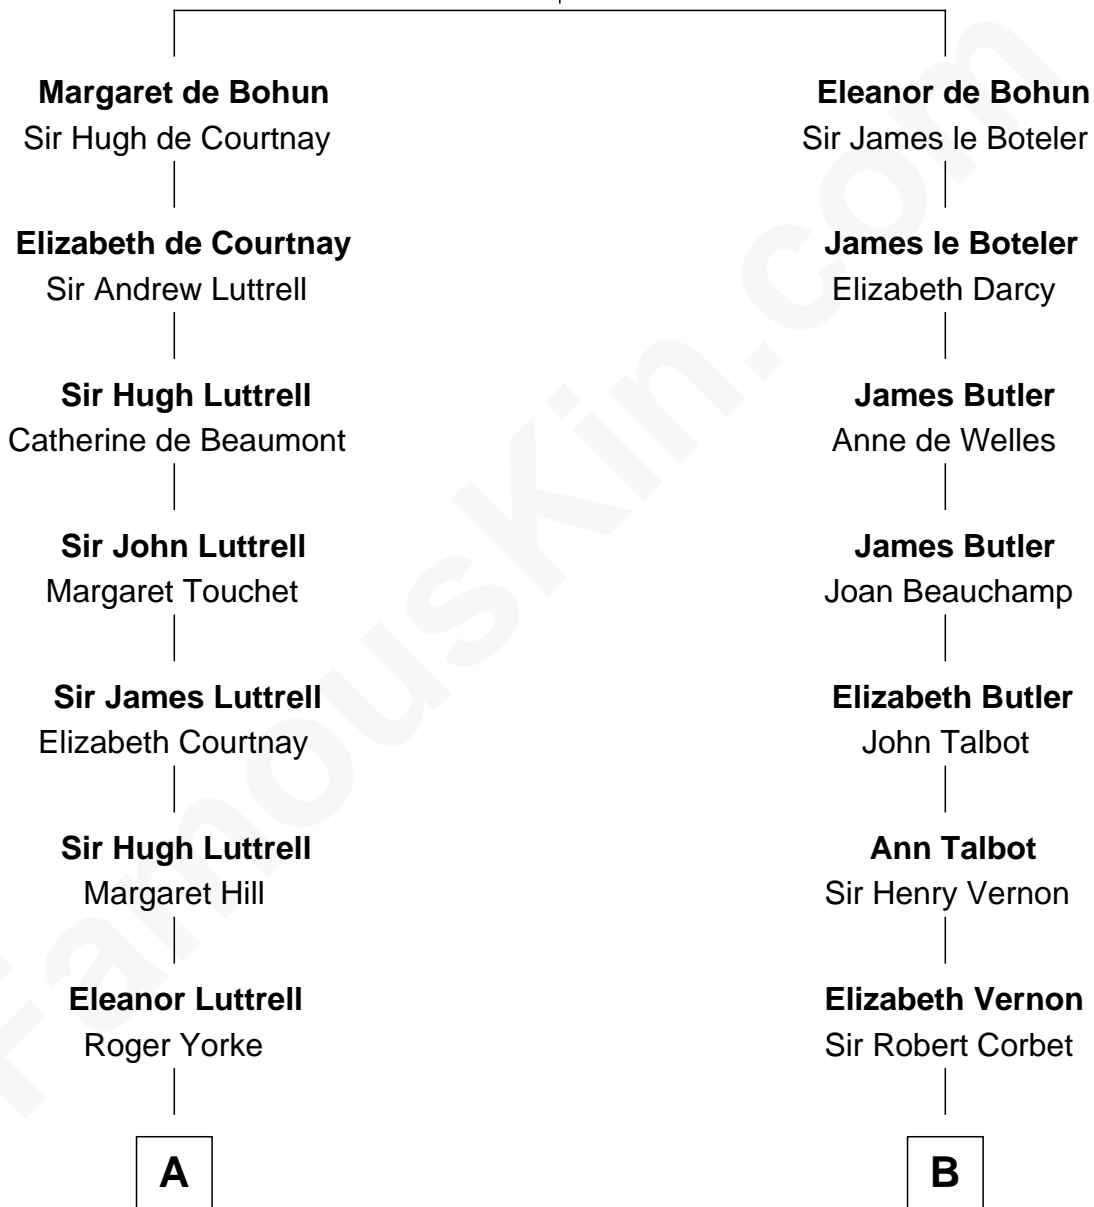

## Relationship Chart of

### Jane (Appleton) Pierce

*First Lady of President Franklin Pierce*

16th cousin 2 times removed of

**Grover Cleveland**

*22nd and 24th U.S. President*

**Humphrey de Bohun**  
Elizabeth Plantagenet

**C**

Rev. Richard Falley Cleveland

Ann Neal

**Grover Cleveland**

*22nd and 24th U.S. President*

FamousKin.com