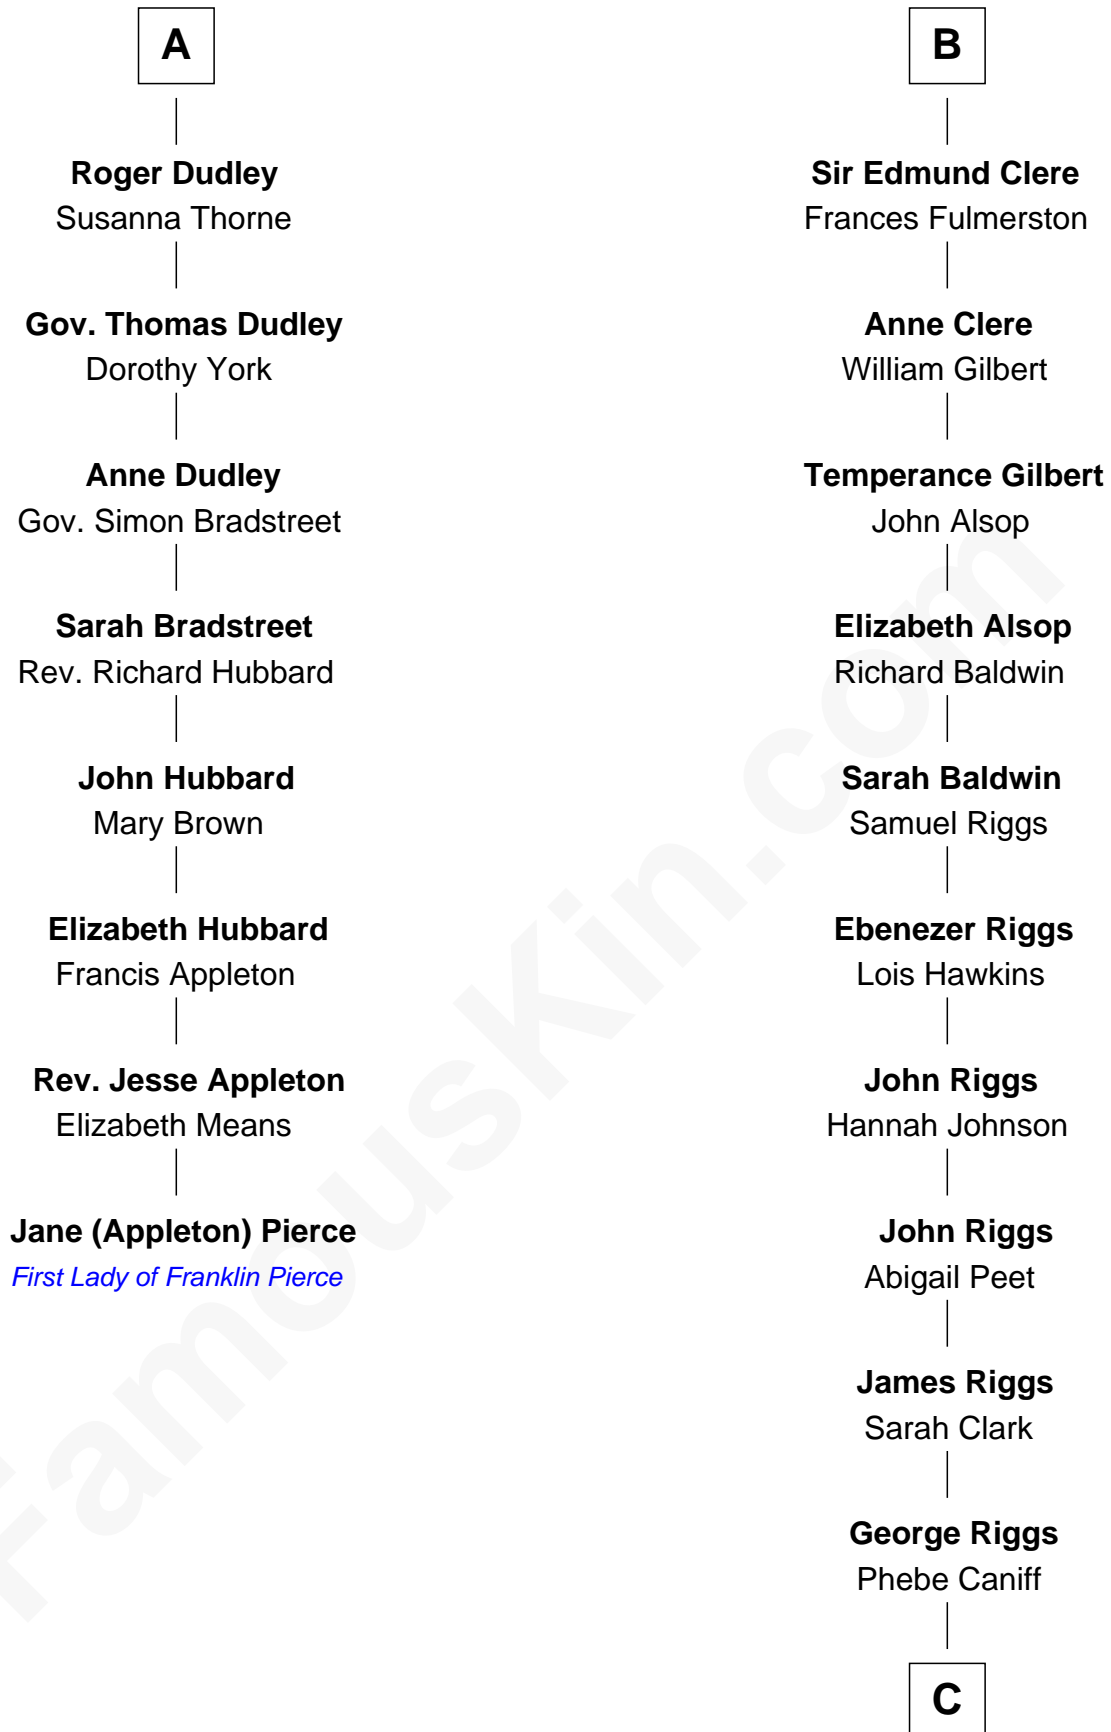

FamousKin.com

Relationship Chart of

Jane (Appleton) Pierce

First Lady of President Franklin Pierce

14th cousin 6 times removed of

Mamie (Doud) Eisenhower

First Lady of President Dwight Eisenhower

C

—
Maria Riggs

Eli Doud
—

—
Royal Houghton Doud

Mary Cornelia Sheldon
—

—
John Sheldon Doud

Elivera Mathilda Carlson
—

—
Mamie (Doud) Eisenhower

First Lady of Dwight Eisenhower