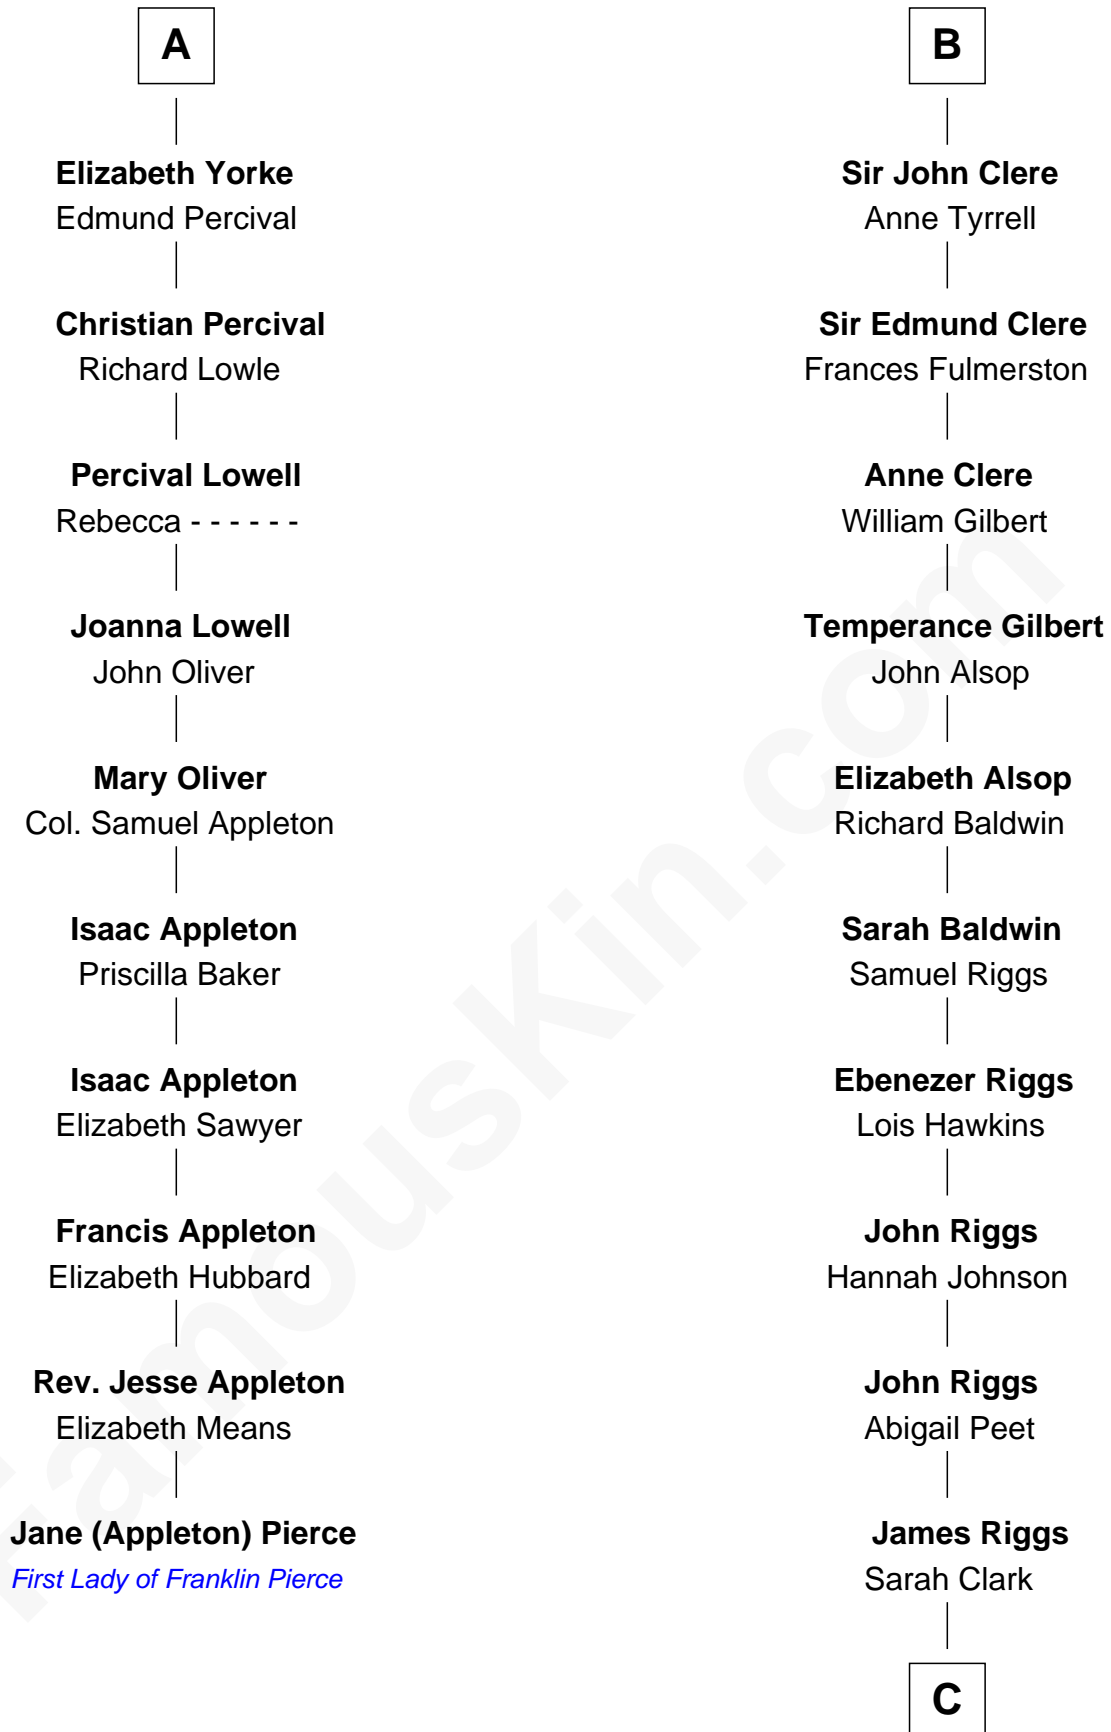

FamousKin.com

Relationship Chart of

Jane (Appleton) Pierce

First Lady of President Franklin Pierce

16th cousin 5 times removed of

Mamie (Doud) Eisenhower

First Lady of President Dwight Eisenhower

Humphrey de Bohun
Elizabeth Plantagenet

C

George Riggs

Phebe Caniff

Maria Riggs

Eli Doud

Royal Houghton Doud

Mary Cornelia Sheldon

John Sheldon Doud