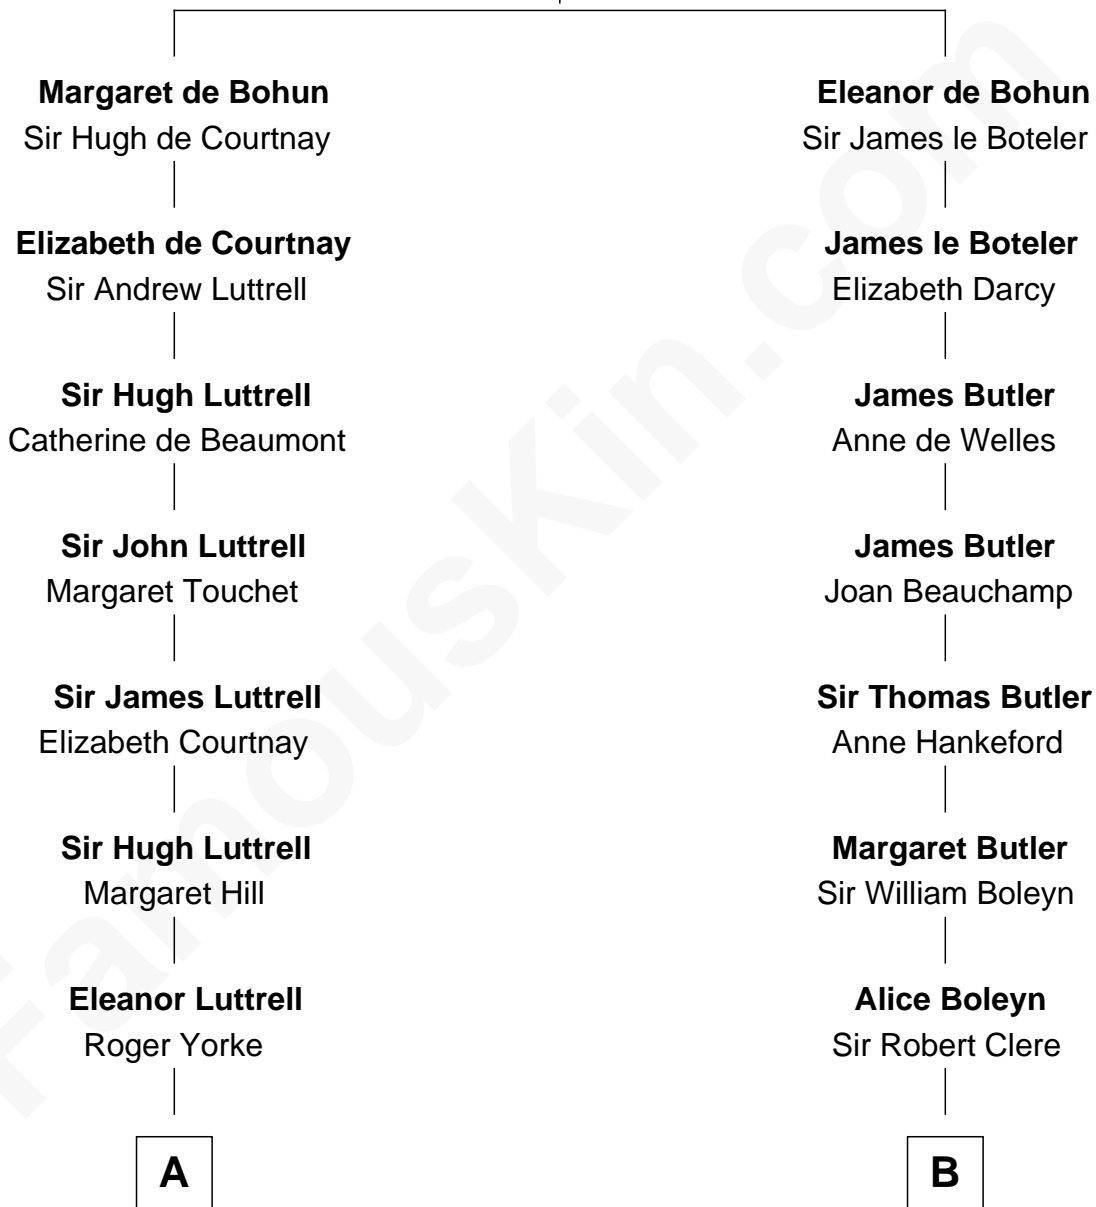

FamousKin.com

Relationship Chart of

Jane (Appleton) Pierce

First Lady of President Franklin Pierce

16th cousin 5 times removed of

Mamie (Doud) Eisenhower

First Lady of President Dwight Eisenhower

Humphrey de Bohun
Elizabeth Plantagenet

C

George Riggs

Phebe Caniff

Maria Riggs

Eli Doud

Royal Houghton Doud

Mary Cornelia Sheldon

John Sheldon Doud

Elivera Mathilda Carlson

Mamie (Doud) Eisenhower

First Lady of Dwight Eisenhower