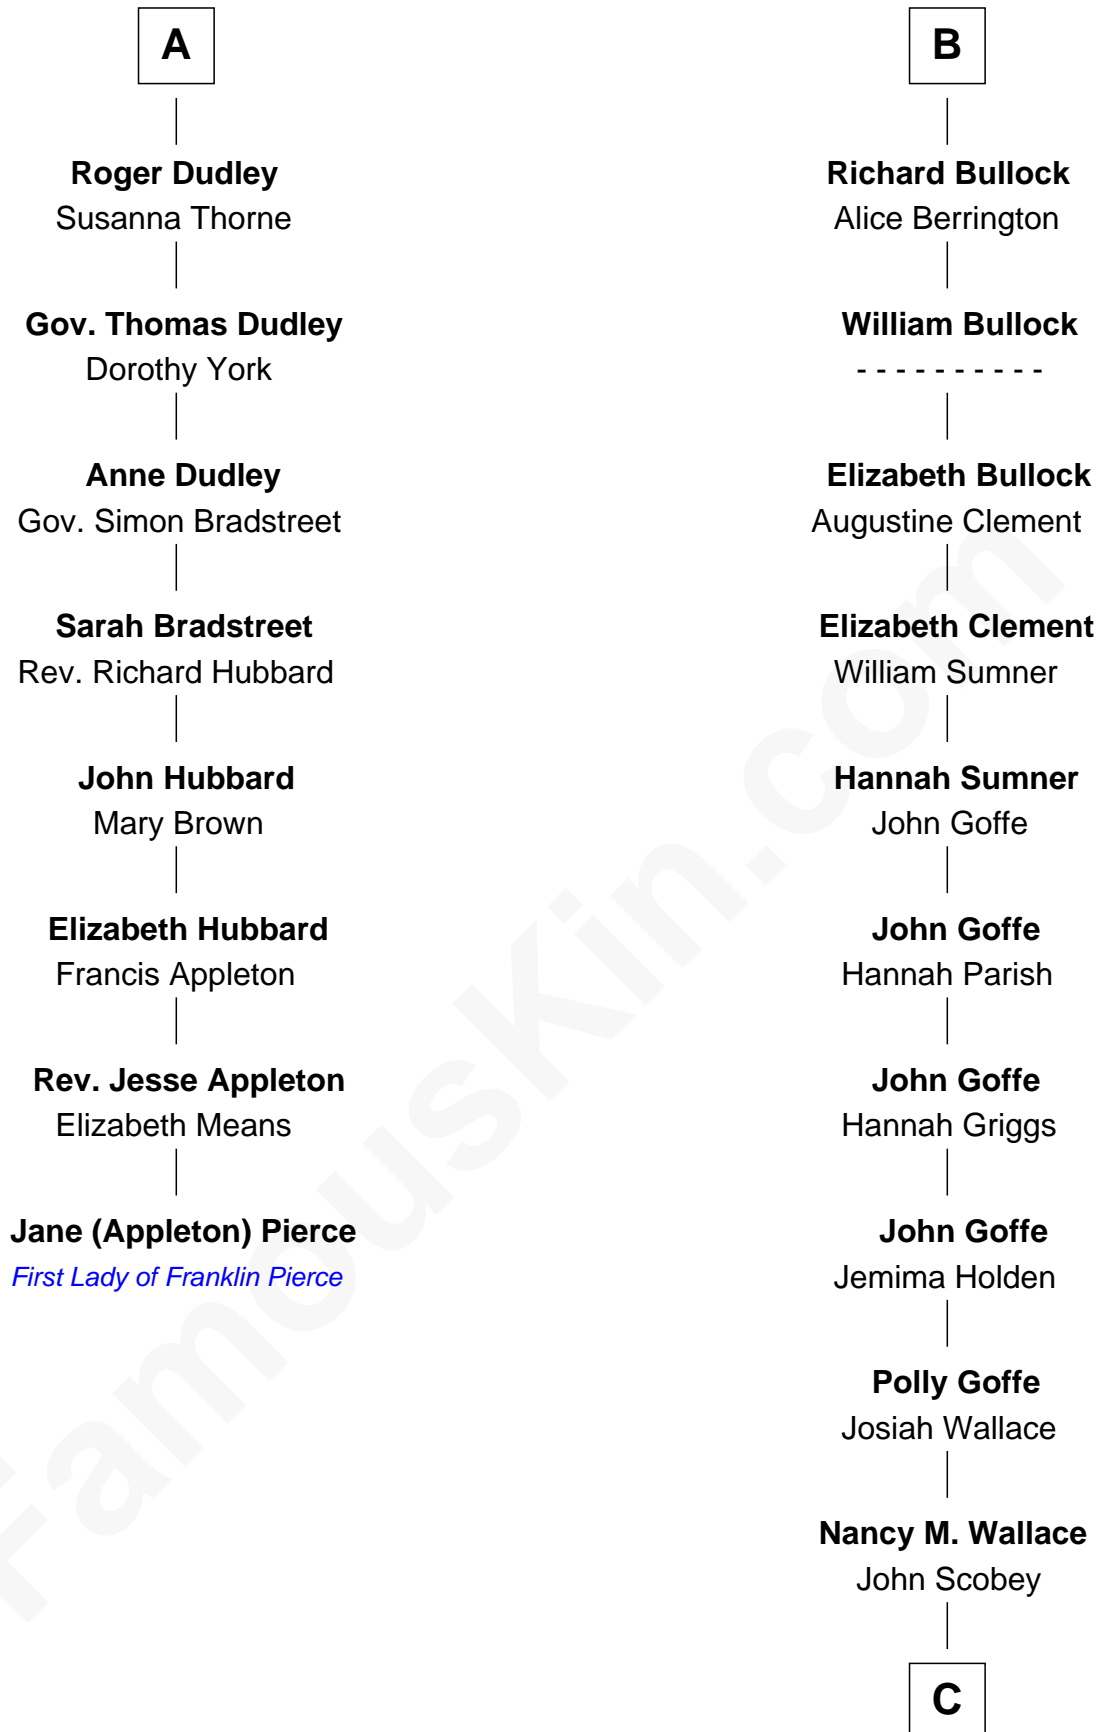

FamousKin.com

Relationship Chart of

Jane (Appleton) Pierce

First Lady of President Franklin Pierce

14th cousin 5 times removed of

Lou (Henry) Hoover

First Lady of President Herbert Hoover

C

Philomelia Sophia Scobey

Phineas Weed

Florence Ida Weed

Charles Delano Henry

Lou (Henry) Hoover

First Lady of Herbert Hoover

FamousKin.com