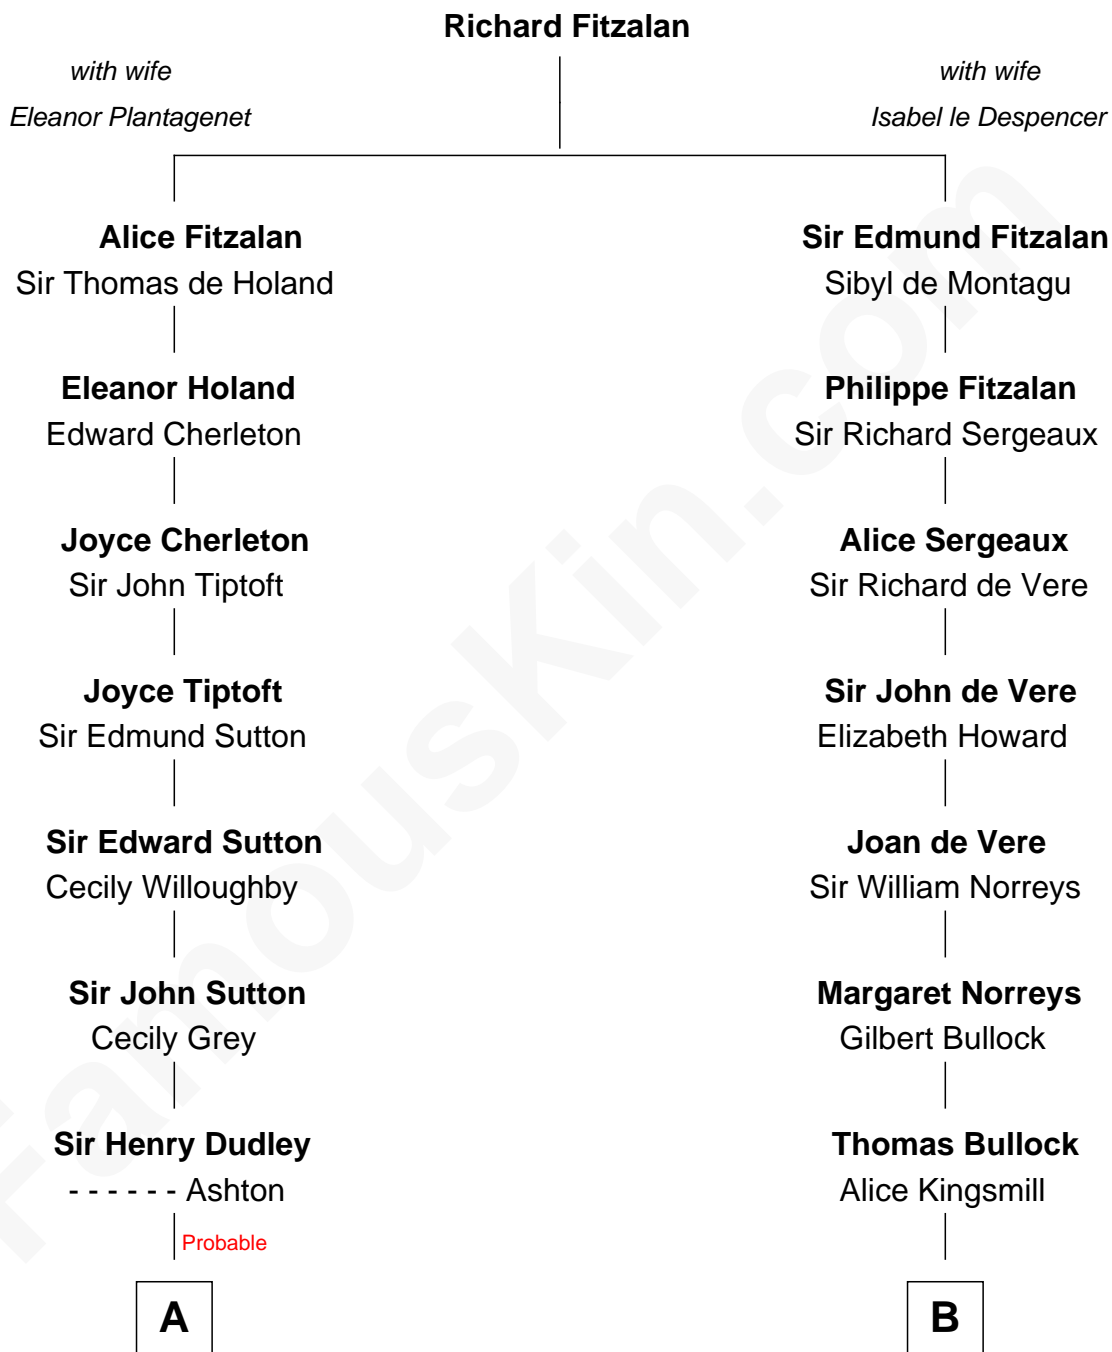

FamousKin.com

Relationship Chart of

Jane (Appleton) Pierce

First Lady of President Franklin Pierce

14th cousin 5 times removed of

Lou (Henry) Hoover

First Lady of President Herbert Hoover

C

Philomelia Sophia Scobey

Phineas Weed

Florence Ida Weed

Charles Delano Henry

Lou (Henry) Hoover

First Lady of Herbert Hoover

FamousKin.com