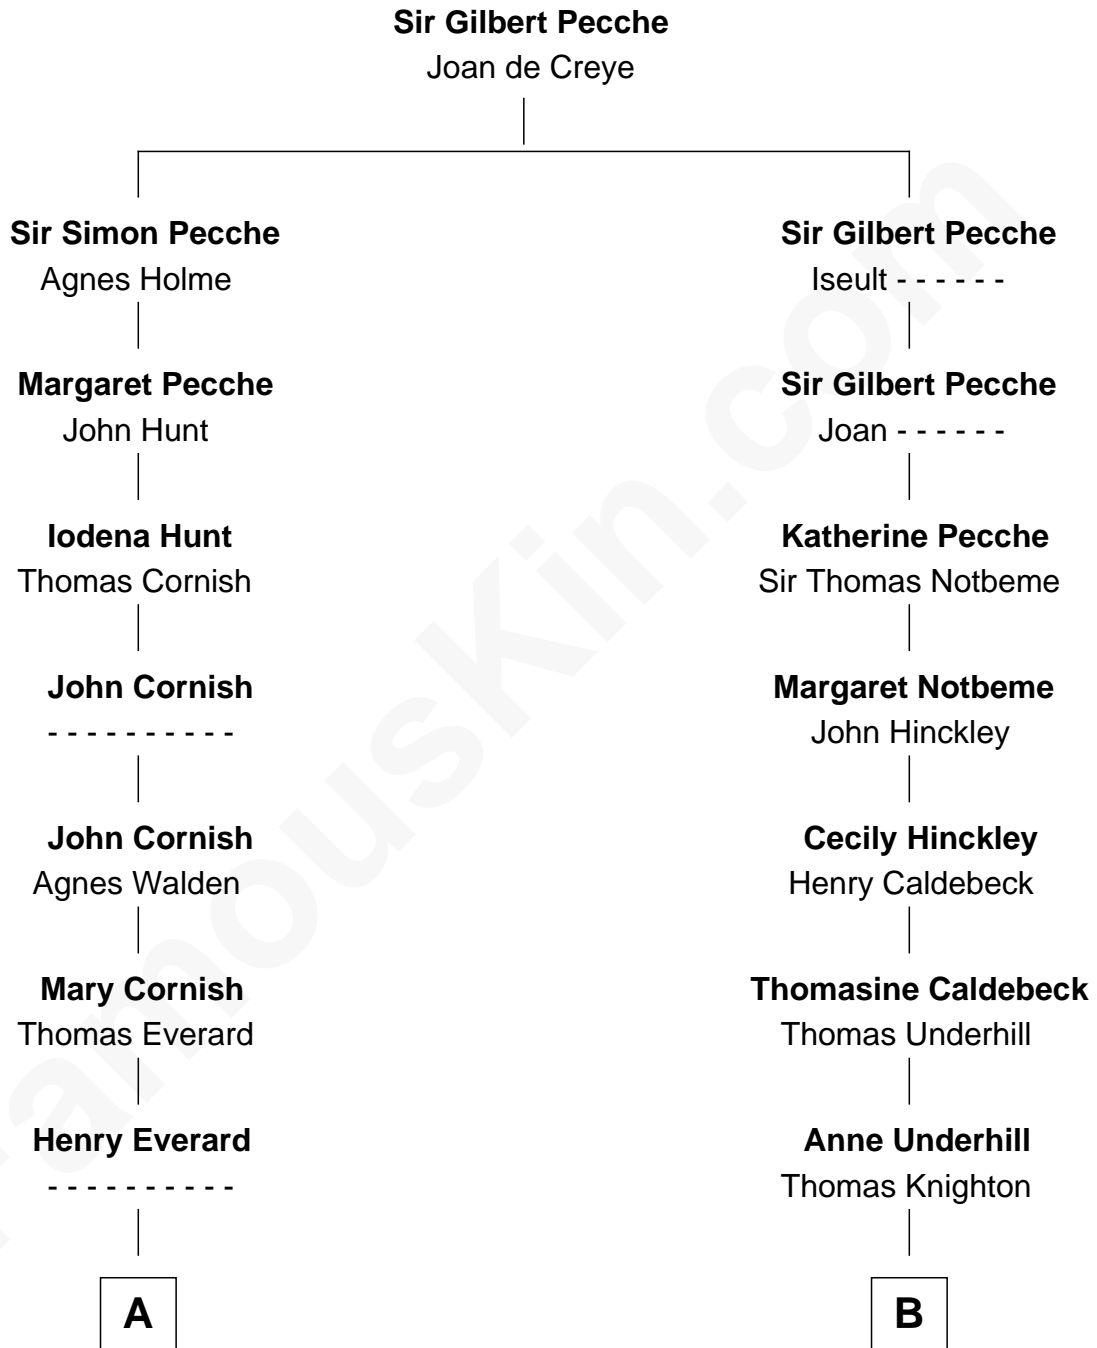

Ellen Louise (Axson) Wilson

First Lady of President Woodrow Wilson