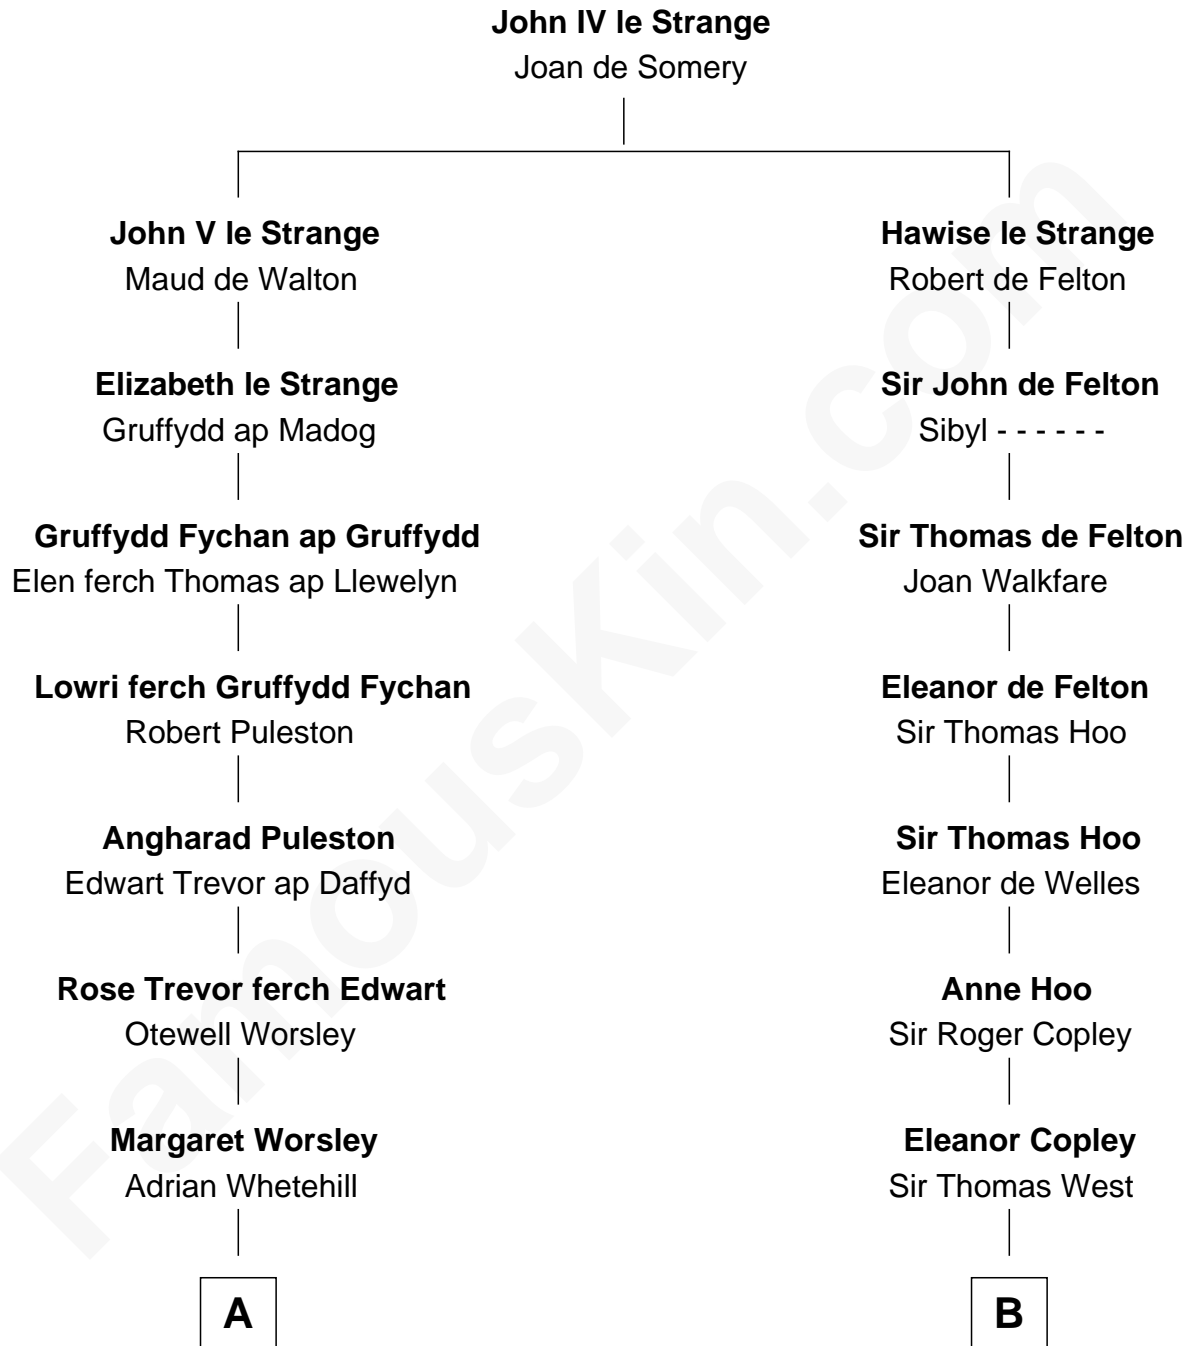

Edith (Bolling) Wilson

First Lady of President Woodrow Wilson