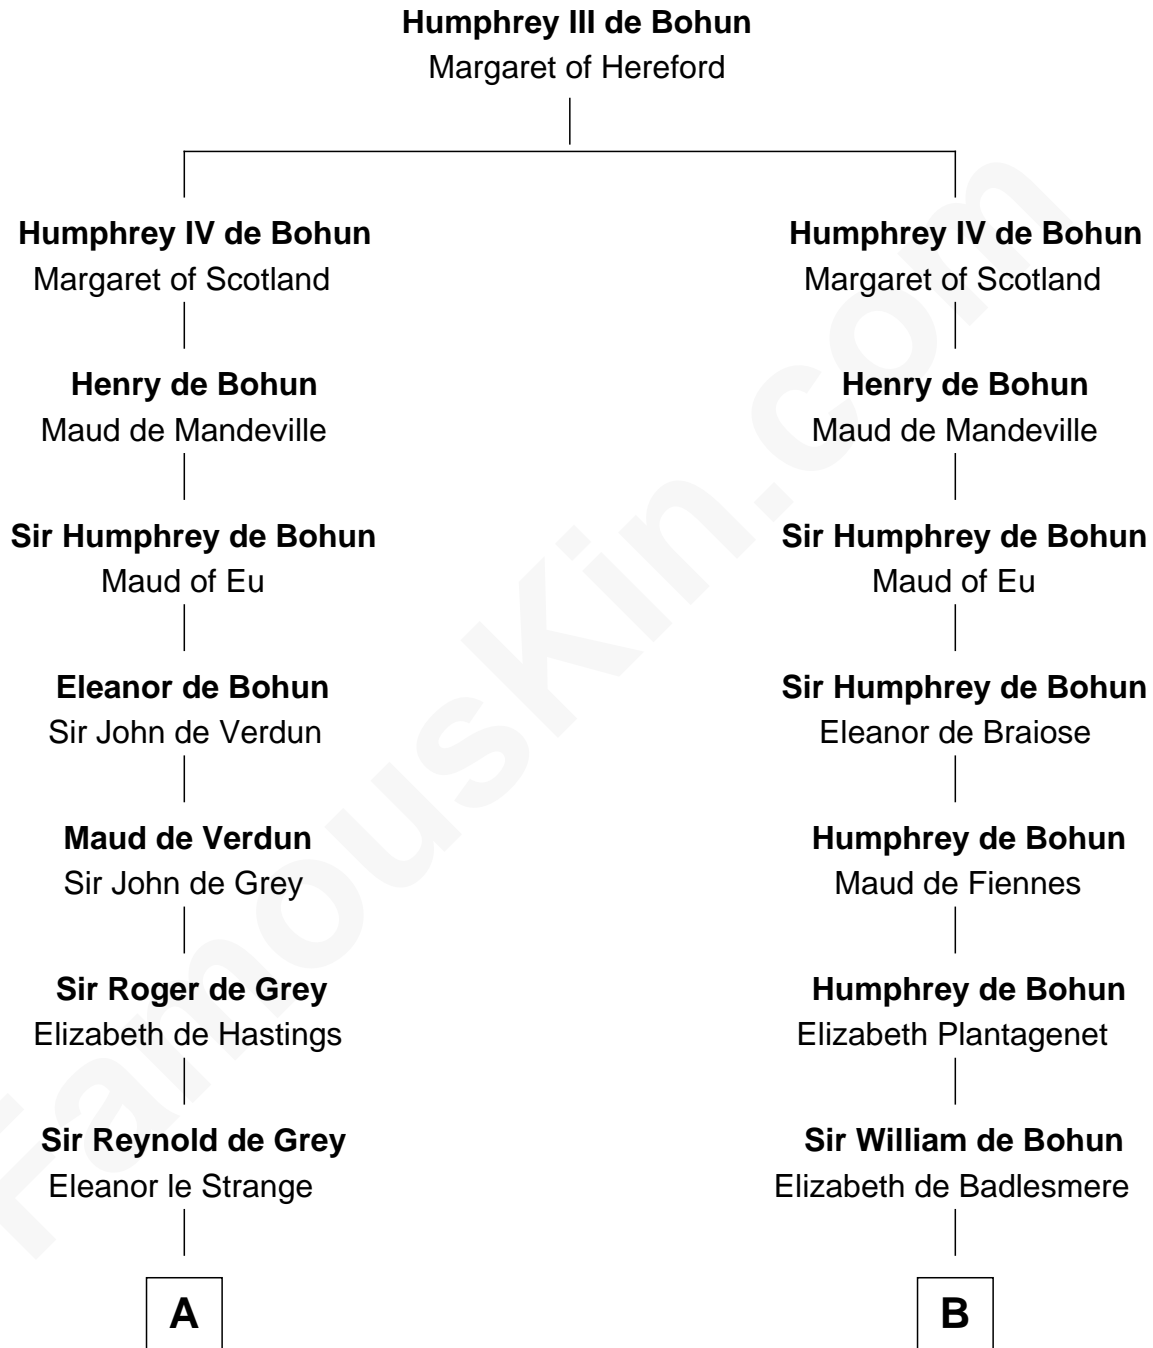

FamousKin.com

Relationship Chart of

Jane (Appleton) Pierce

First Lady of President Franklin Pierce

21st cousin of

Samuel Prescott

Completed Paul Revere's Midnight Ride

C

Sarah Bradstreet
Rev. Richard Hubbard

John Hubbard
Mary Brown

Elizabeth Hubbard
Francis Appleton

Rev. Jesse Appleton
Elizabeth Means

Jane (Appleton) Pierce
First Lady of Franklin Pierce

D

Alice Lisle
John Hoar

Elizabeth Hoar
Jonathan Prescott

Dr. Jonathan Prescott
Rebecca Bulkeley

Dr. Abel Prescott
Abigail Brigham

Samuel Prescott
Completed Paul Revere's Ride