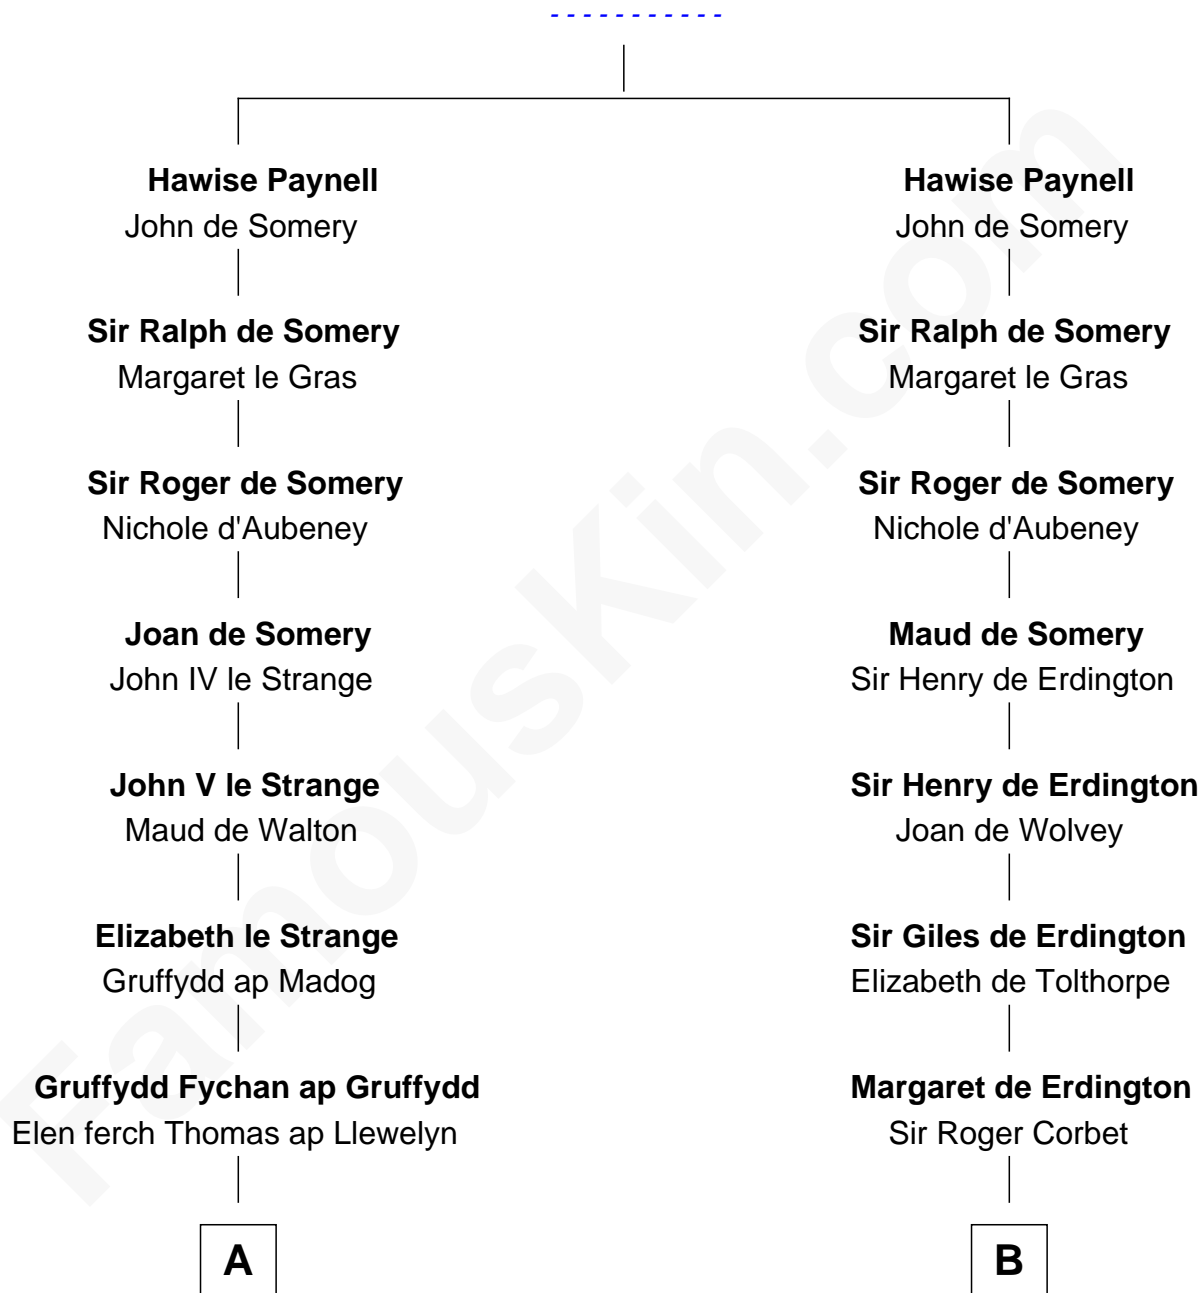

FamousKin.com

Relationship Chart of

Jane (Appleton) Pierce

First Lady of President Franklin Pierce

18th cousin 2 times removed of

Samuel Prescott

Completed Paul Revere's Midnight Ride

Ralph Paynell

C

Isaac Appleton
Elizabeth Sawyer

Francis Appleton
Elizabeth Hubbard

Rev. Jesse Appleton
Elizabeth Means

Jane (Appleton) Pierce
First Lady of Franklin Pierce

D

Dr. Abel Prescott
Abigail Brigham

Samuel Prescott
Completed Paul Revere's Ride