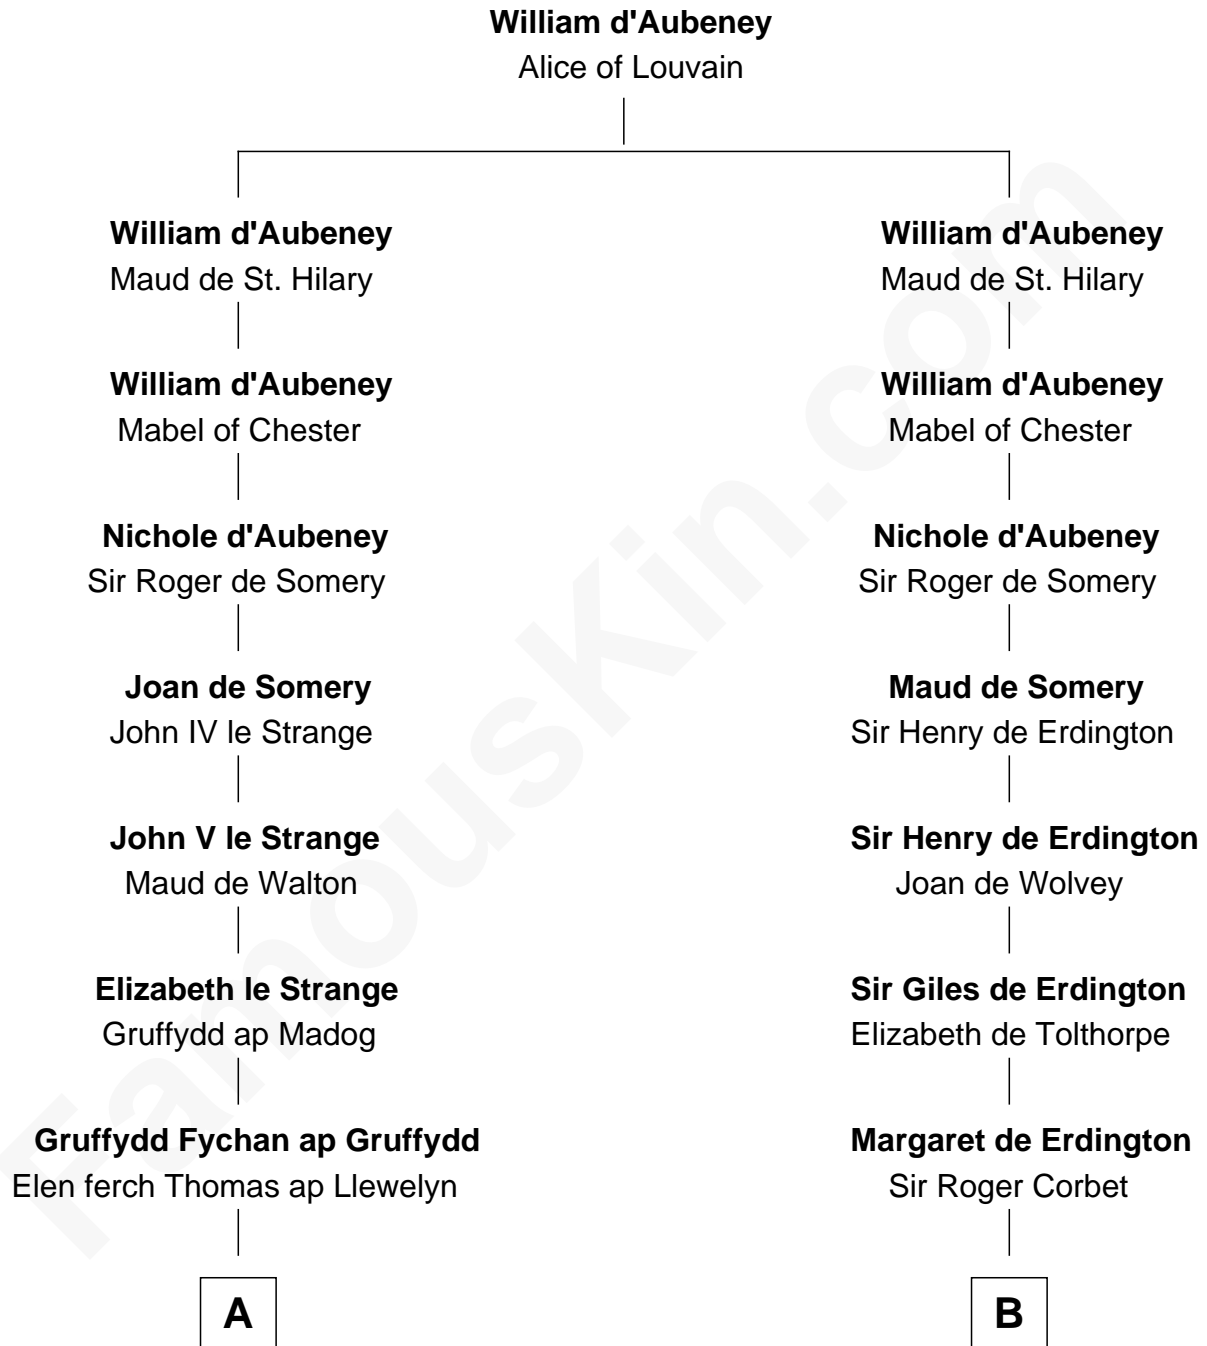

## Relationship Chart of

### Jane (Appleton) Pierce

*First Lady of President Franklin Pierce*

18th cousin 2 times removed of

**Samuel Prescott**

*Completed Paul Revere's Midnight Ride*

**C**

**Isaac Appleton**  
Elizabeth Sawyer

**Francis Appleton**  
Elizabeth Hubbard