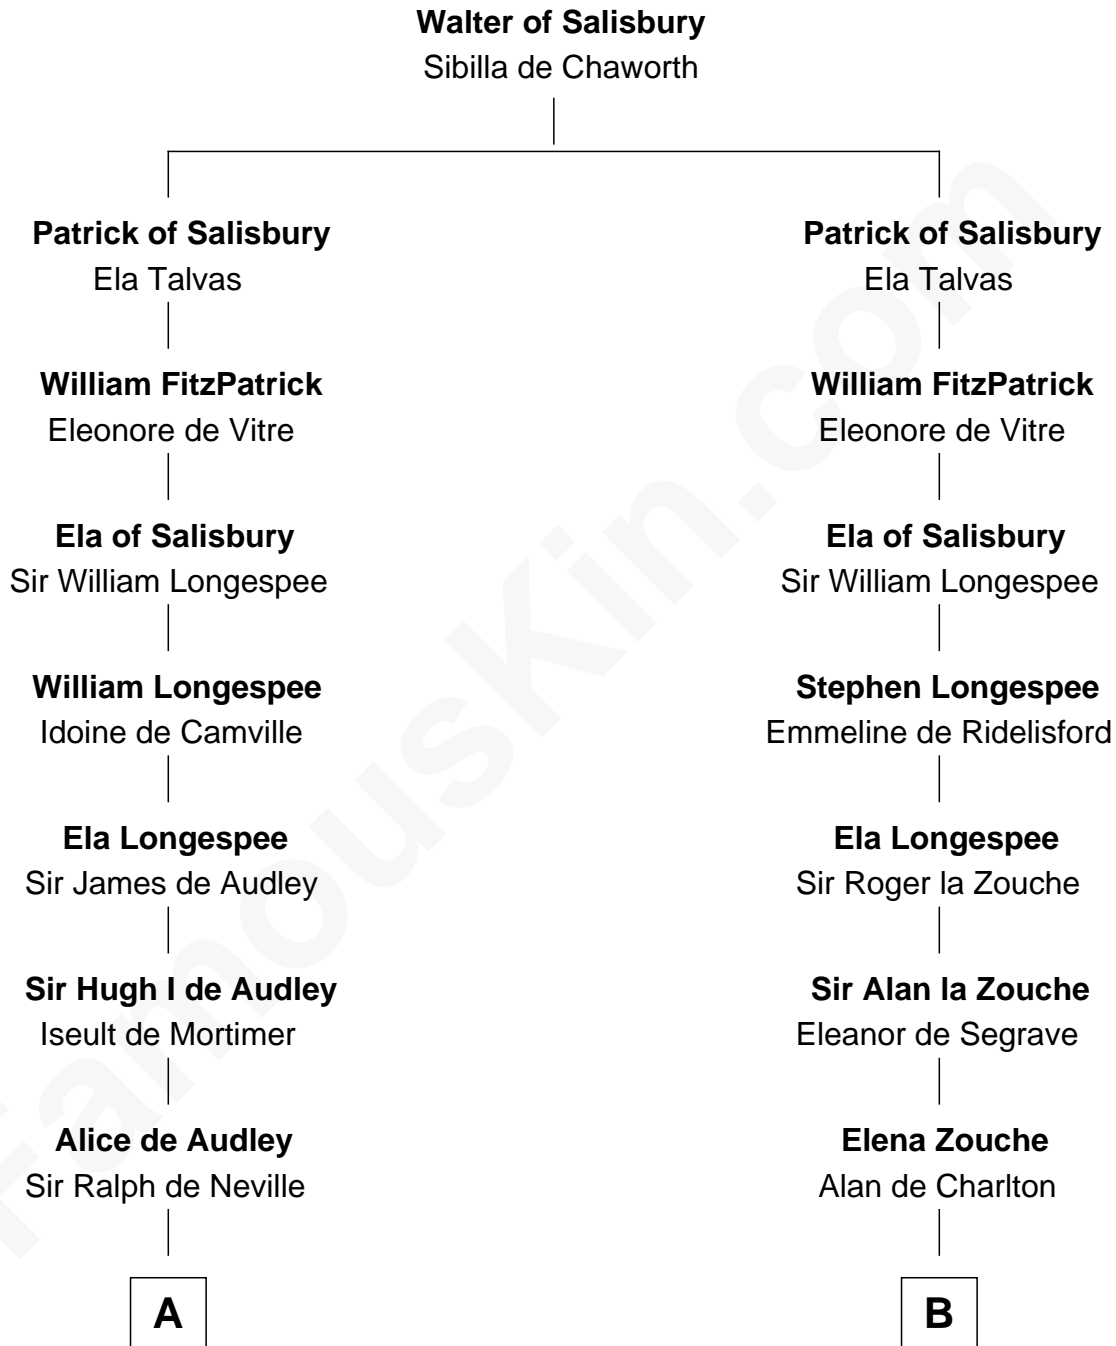

FamousKin.com

Relationship Chart of

Jane (Appleton) Pierce

First Lady of President Franklin Pierce

21st cousin of

Samuel Prescott

Completed Paul Revere's Midnight Ride

C

Sarah Bradstreet
Rev. Richard Hubbard
|
John Hubbard
Mary Brown
|
Elizabeth Hubbard
Francis Appleton
|
Rev. Jesse Appleton
Elizabeth Means
|
Jane (Appleton) Pierce
First Lady of Franklin Pierce

D

Rev. Edward Bulkeley
Lucian - - - - -
|
Peter Bulkeley
Rebecca Wheeler
|
Rebecca Bulkeley
Dr. Jonathan Prescott
|
Dr. Abel Prescott
Abigail Brigham
|
Samuel Prescott
Completed Paul Revere's Ride