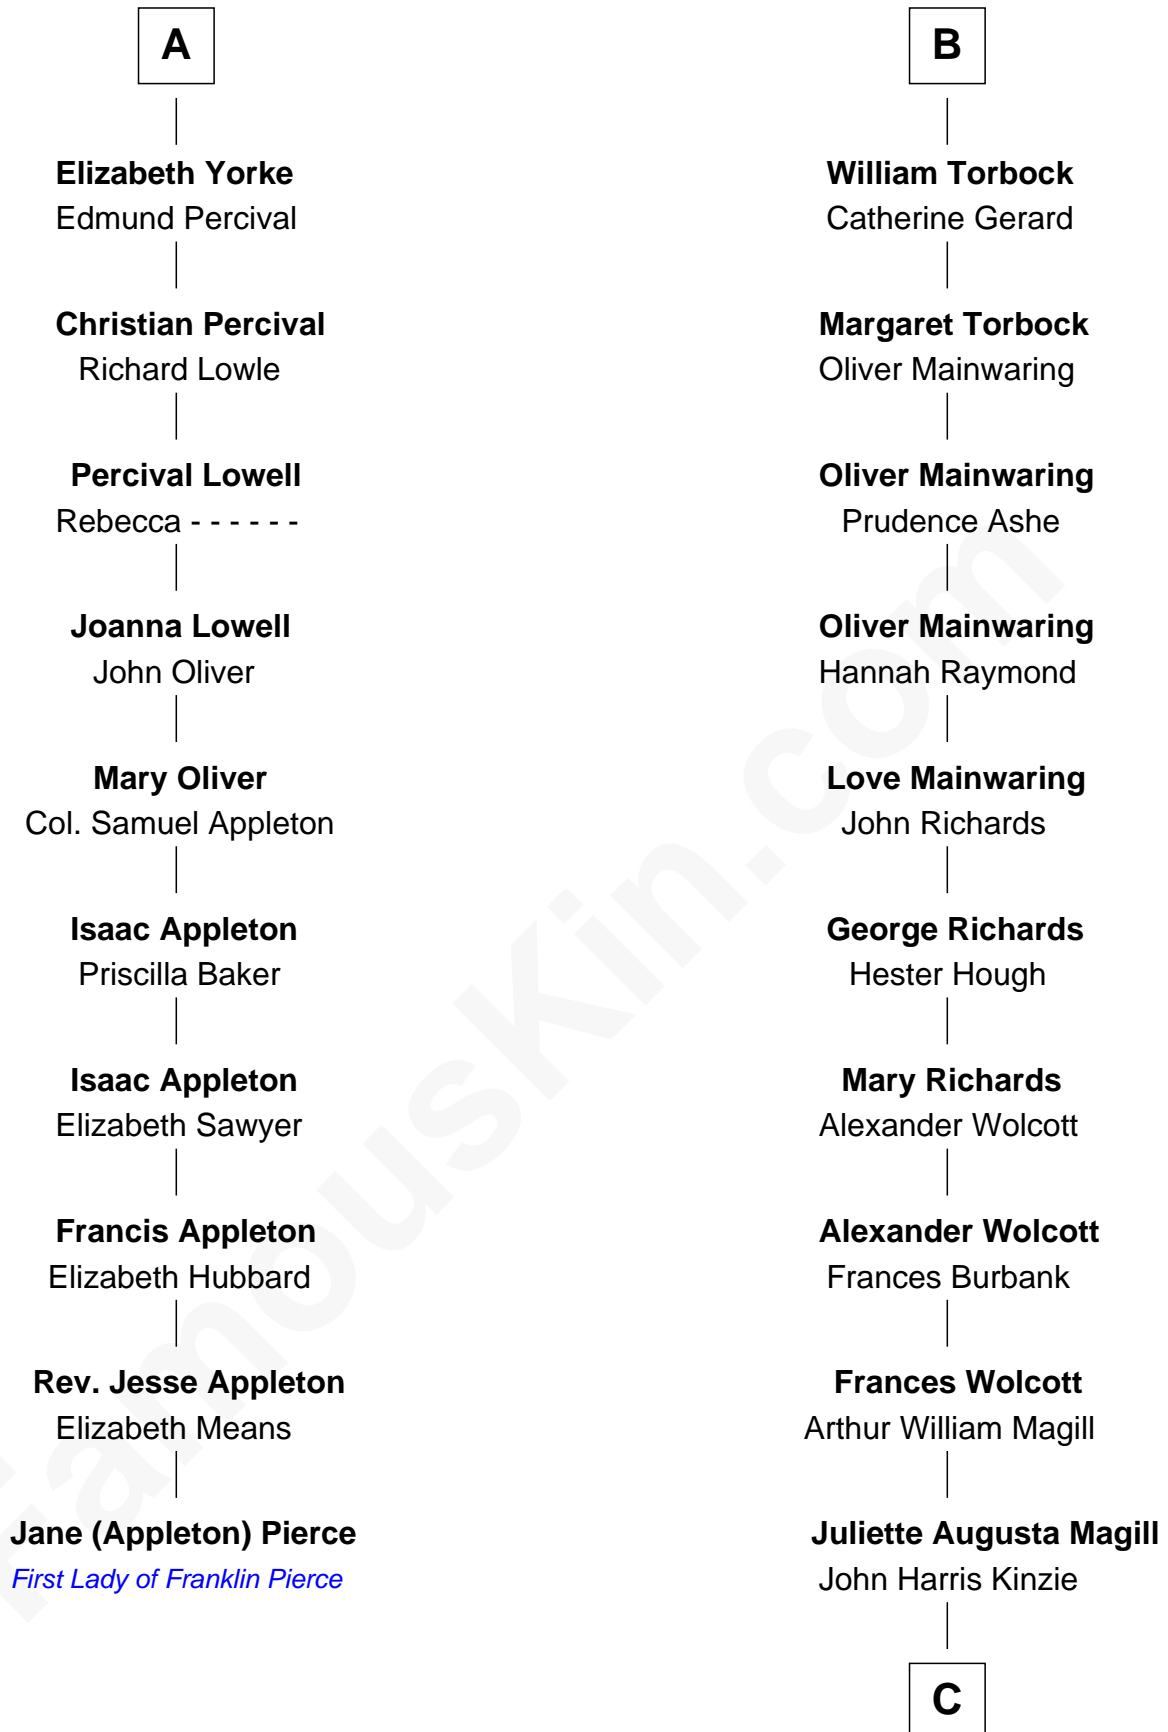

FamousKin.com

Relationship Chart of

Jane (Appleton) Pierce

First Lady of President Franklin Pierce

16th cousin 2 times removed of

Juliette Gordon Low

Founder of the Girl Scouts

Humphrey de Bohun
Elizabeth Plantagenet

C

Eleanor Lytle Kinzie
William Washington Gordon

Juliette Gordon Low
Founder of the Girl Scouts

FamousKin.com