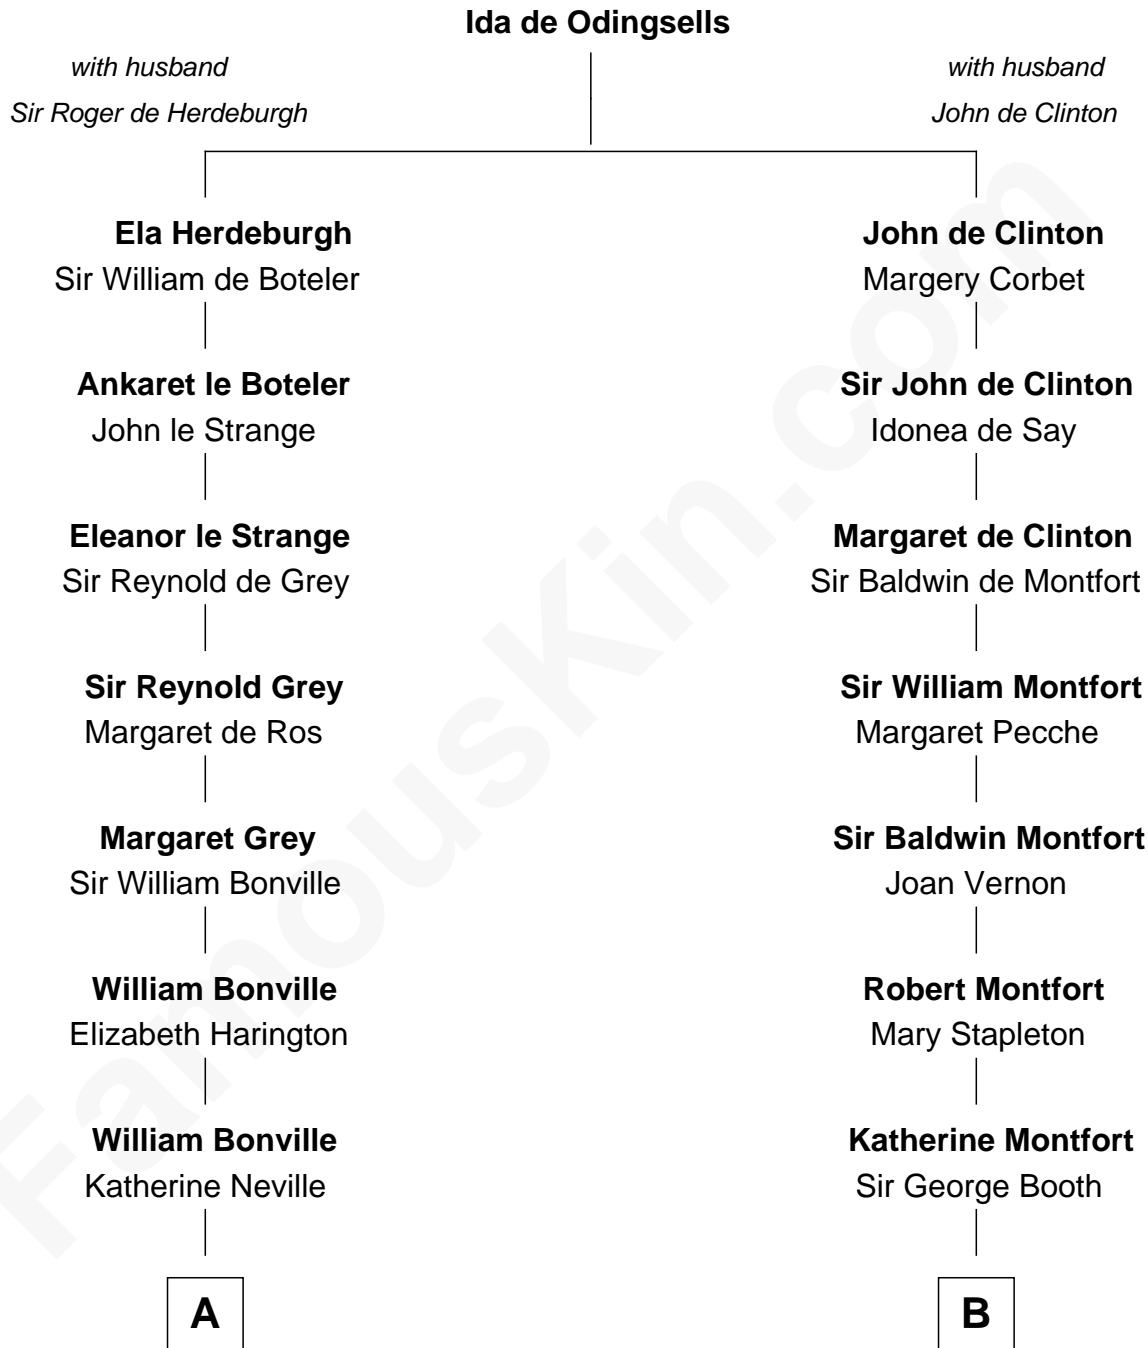

FamousKin.com

Relationship Chart of

Jane (Appleton) Pierce

First Lady of President Franklin Pierce

17th cousin 1 time removed of

Stephen A. Douglas

Participated in Lincoln-Douglas Debates

C

Sarah Fiske

Dr. Stephen Arnold Douglass

Stephen A. Douglas

[The Lincoln-Douglas Debates](#)

FamousKin.com