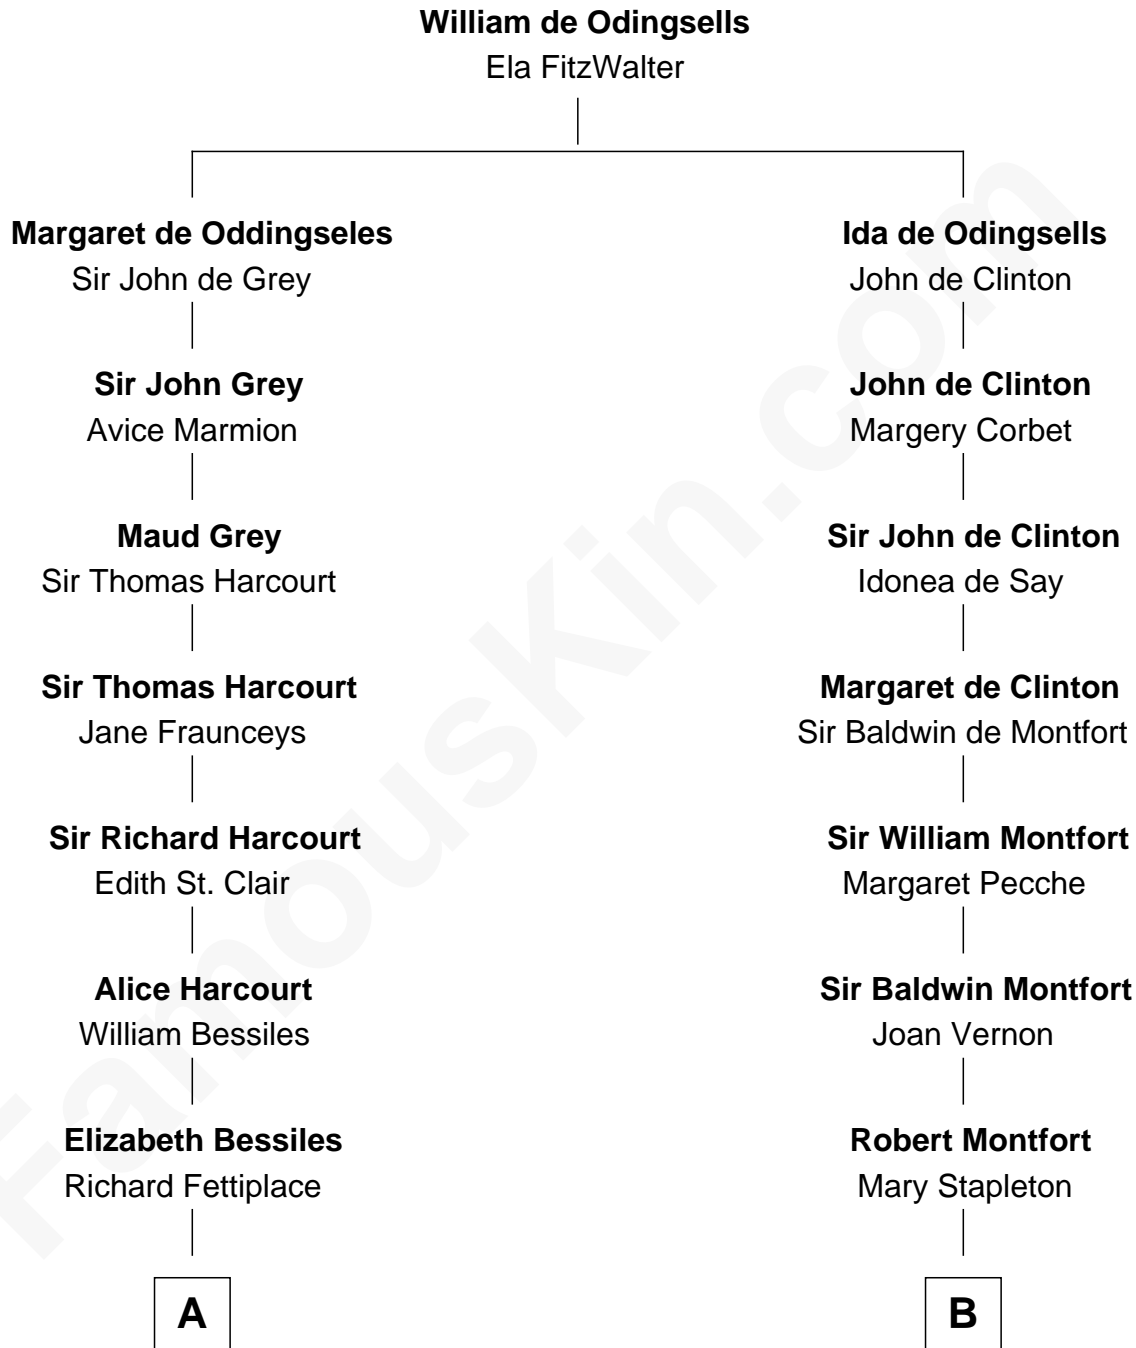

FamousKin.com

Relationship Chart of

Jane (Appleton) Pierce

First Lady of President Franklin Pierce

16th cousin 3 times removed of

Stephen A. Douglas

Participated in Lincoln-Douglas Debates