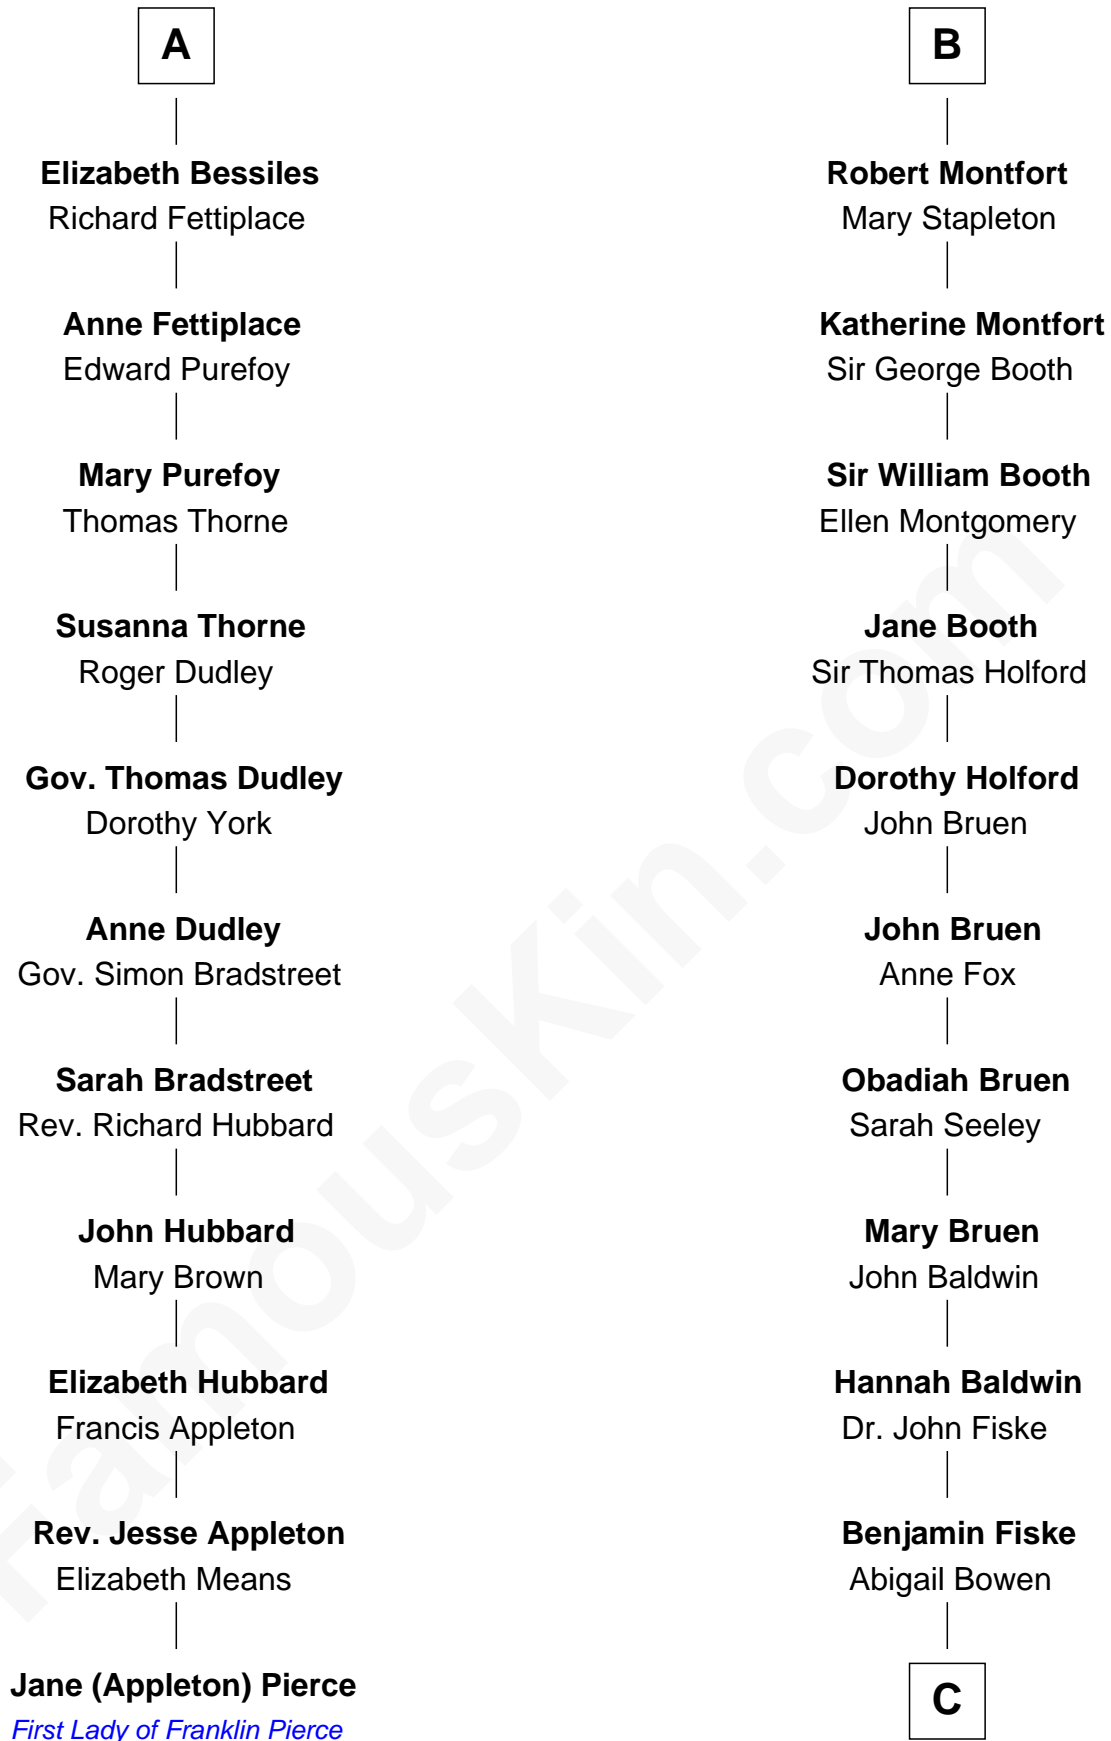

FamousKin.com

Relationship Chart of

Jane (Appleton) Pierce

First Lady of President Franklin Pierce

17th cousin 3 times removed of

Stephen A. Douglas

Participated in Lincoln-Douglas Debates

C