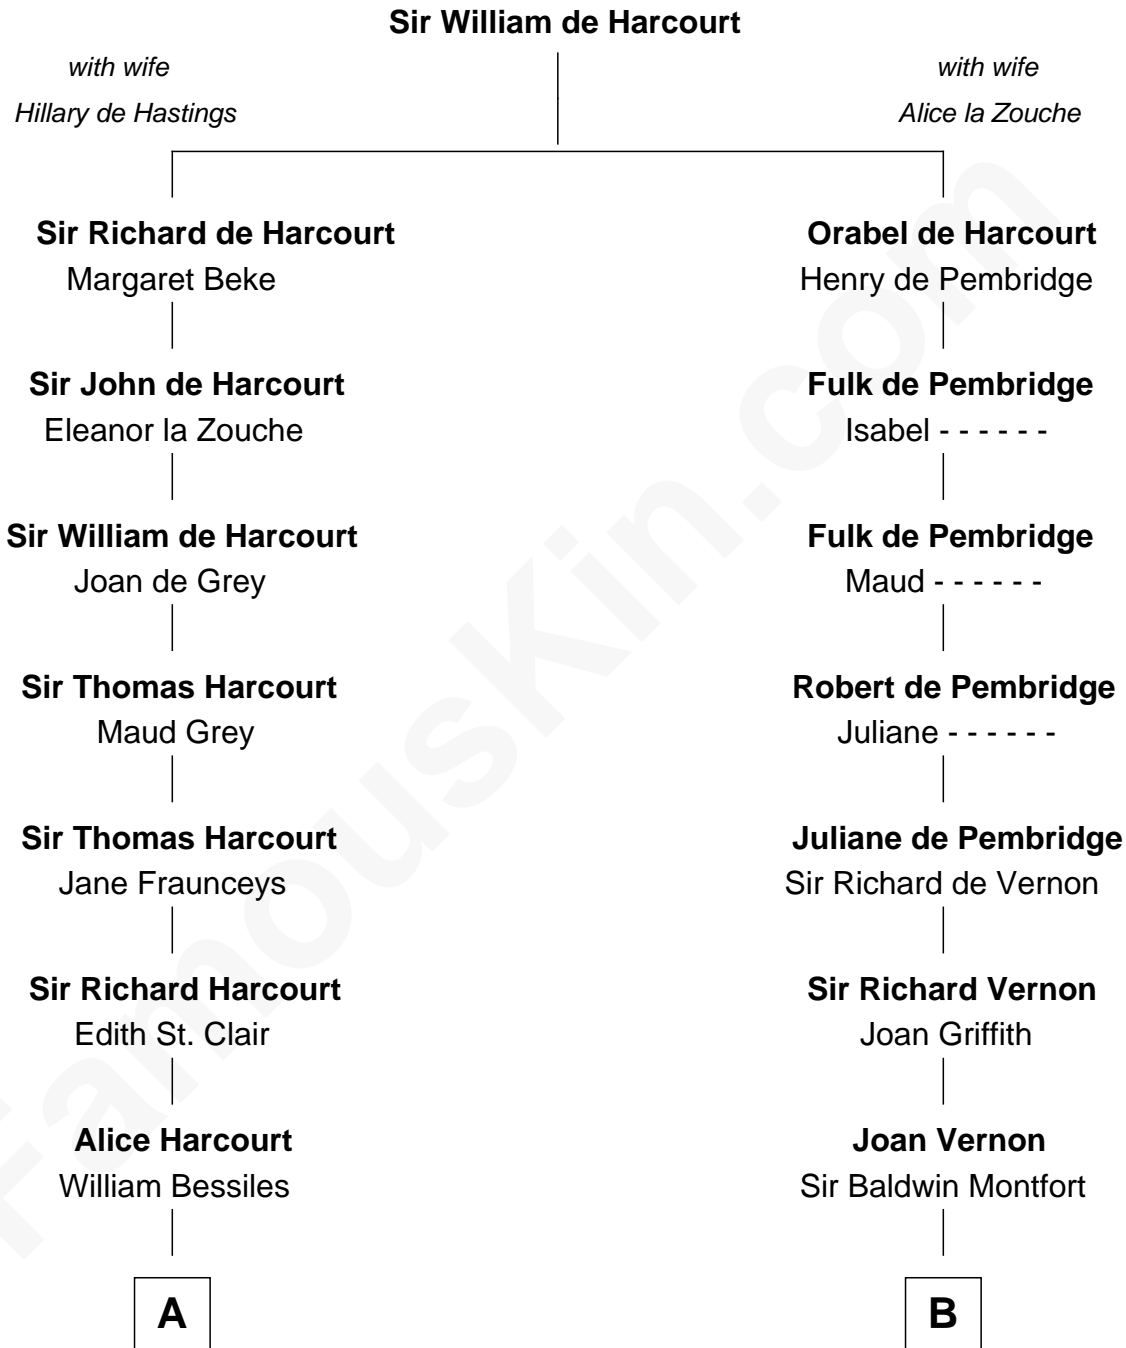

FamousKin.com

Relationship Chart of

Jane (Appleton) Pierce

First Lady of President Franklin Pierce

17th cousin 3 times removed of

Stephen A. Douglas

Participated in Lincoln-Douglas Debates

C