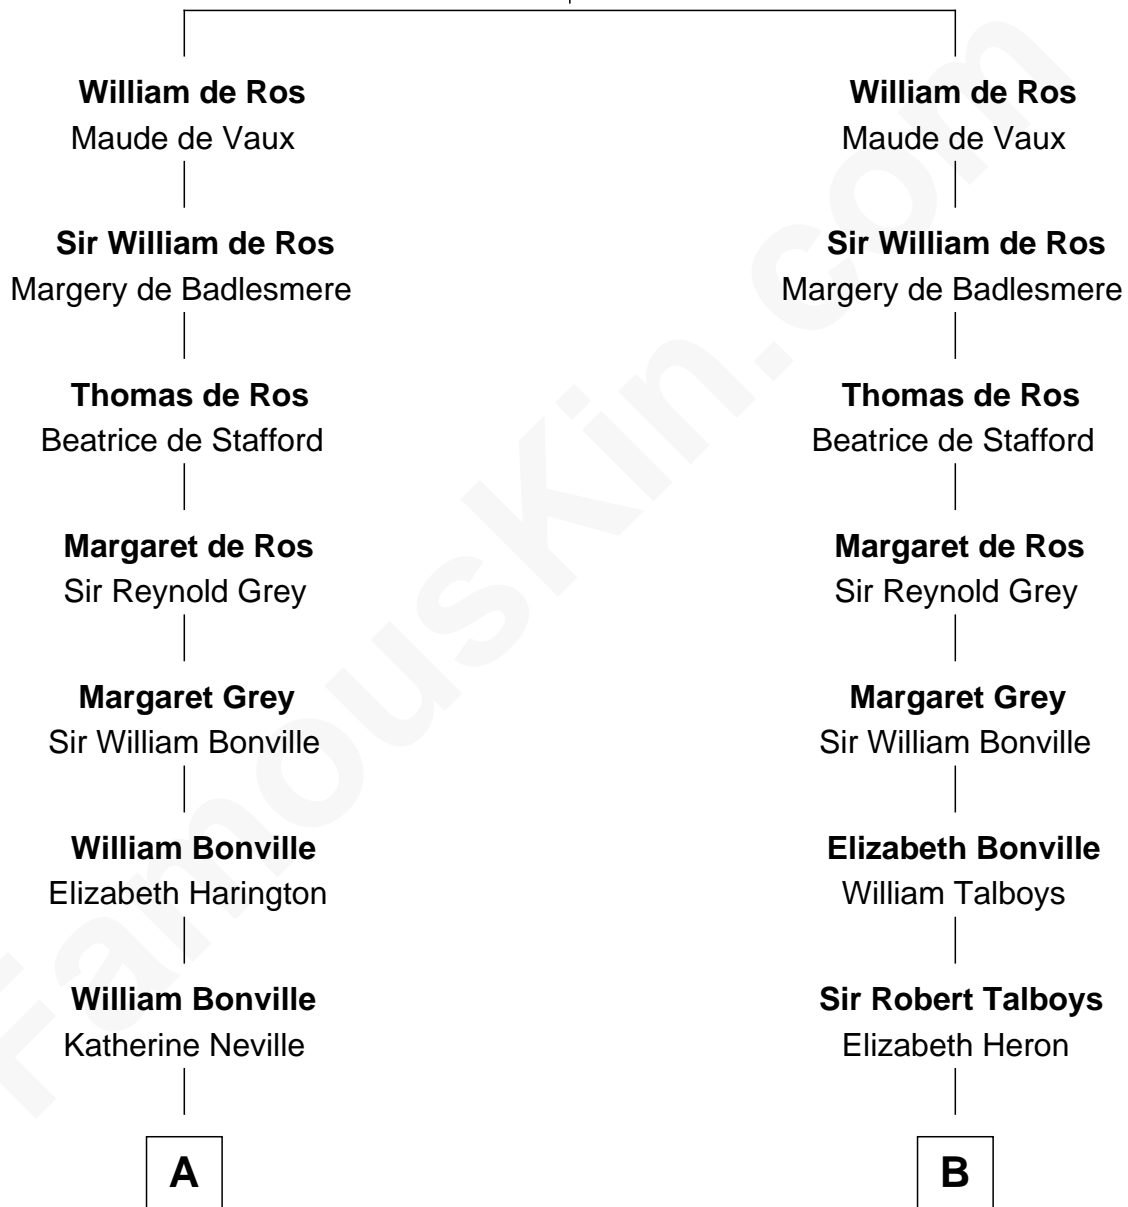

Sir Robert de Ros

Isabel de Aubeney