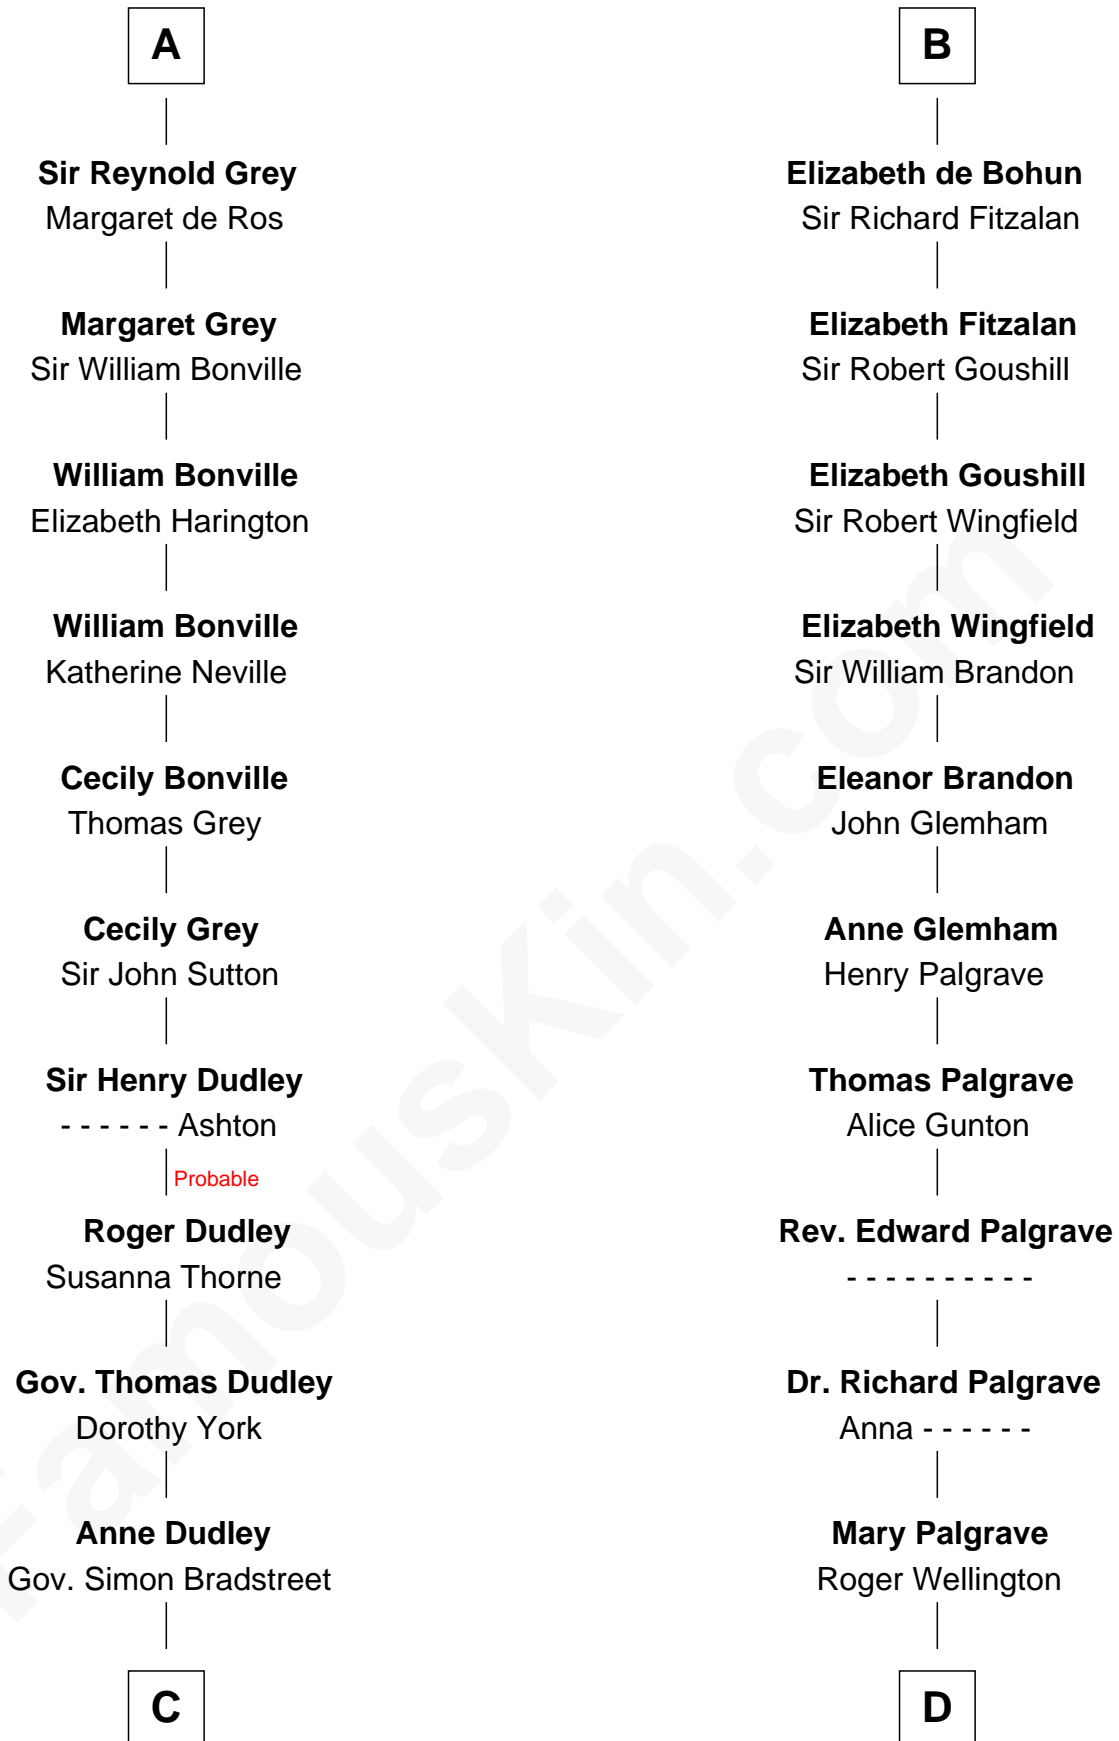

FamousKin.com

Relationship Chart of Jane (Appleton) Pierce

First Lady of President Franklin Pierce

19th cousin 2 times removed of

Roger Sherman

Signer of the Declaration of Independence

C

Sarah Bradstreet
Rev. Richard Hubbard

John Hubbard
Mary Brown

Elizabeth Hubbard
Francis Appleton

Rev. Jesse Appleton
Elizabeth Means

Jane (Appleton) Pierce
First Lady of Franklin Pierce

D

Benjamin Wellington
Elizabeth Sweetman

Mehetable Wellington
William Sherman