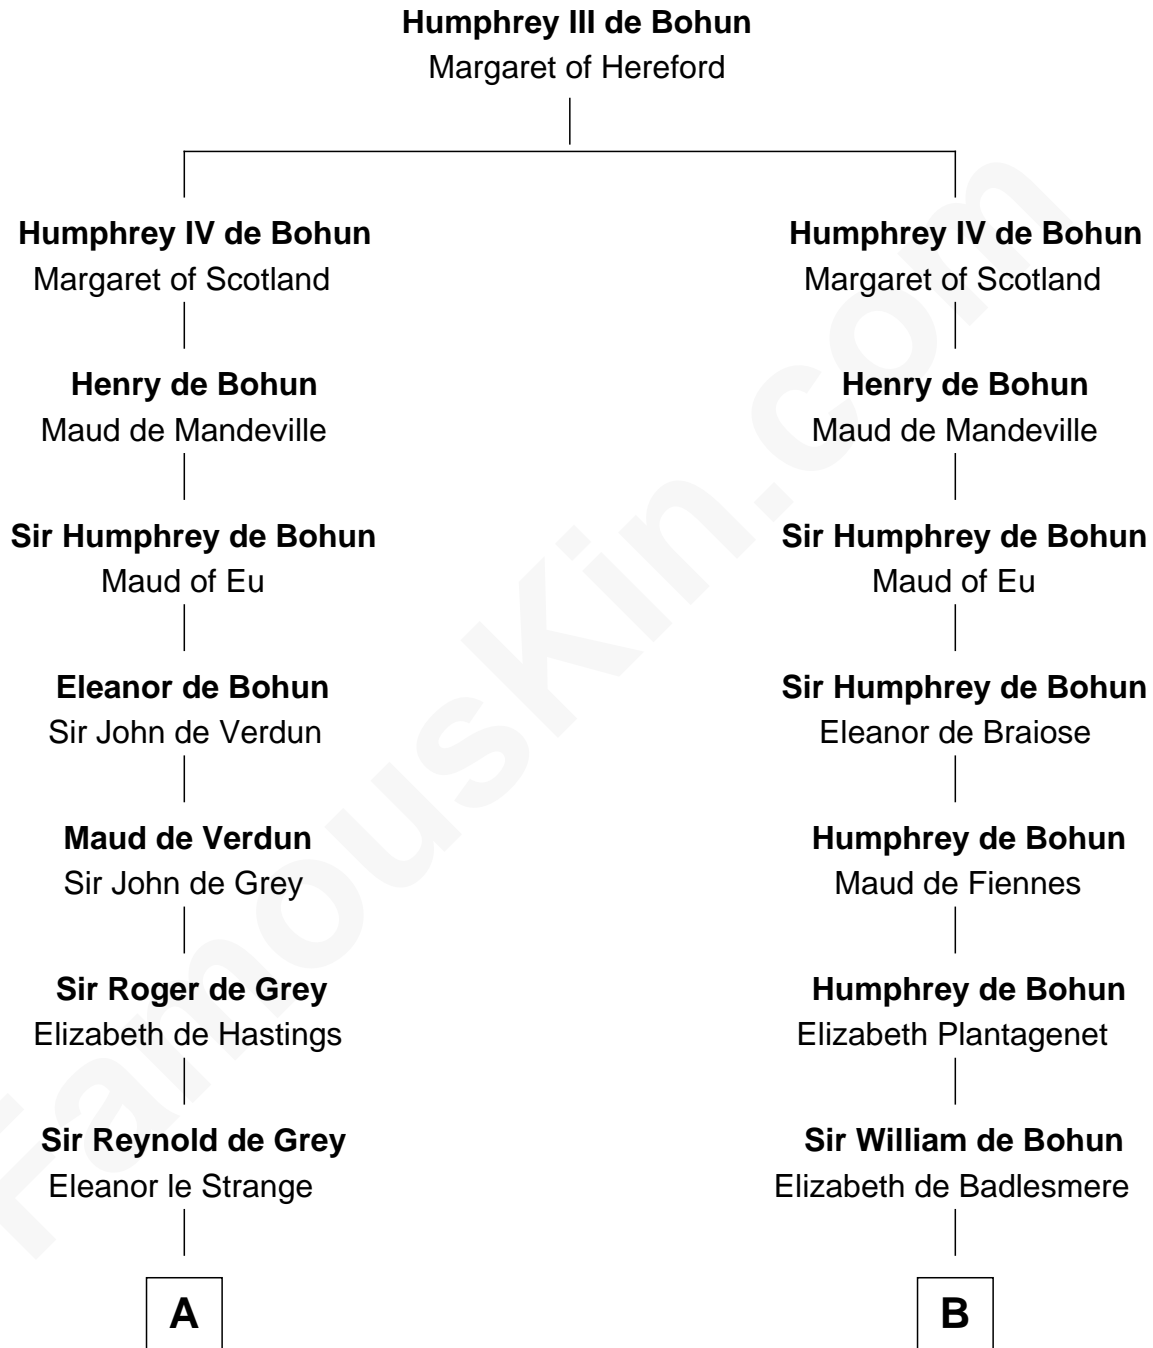

FamousKin.com

Relationship Chart of Jane (Appleton) Pierce

First Lady of President Franklin Pierce

19th cousin 2 times removed of

Roger Sherman

Signer of the Declaration of Independence

C

Sarah Bradstreet
Rev. Richard Hubbard

John Hubbard
Mary Brown

Elizabeth Hubbard
Francis Appleton

Rev. Jesse Appleton
Elizabeth Means

Jane (Appleton) Pierce
First Lady of Franklin Pierce

D

Benjamin Wellington
Elizabeth Sweetman

Mehetable Wellington
William Sherman