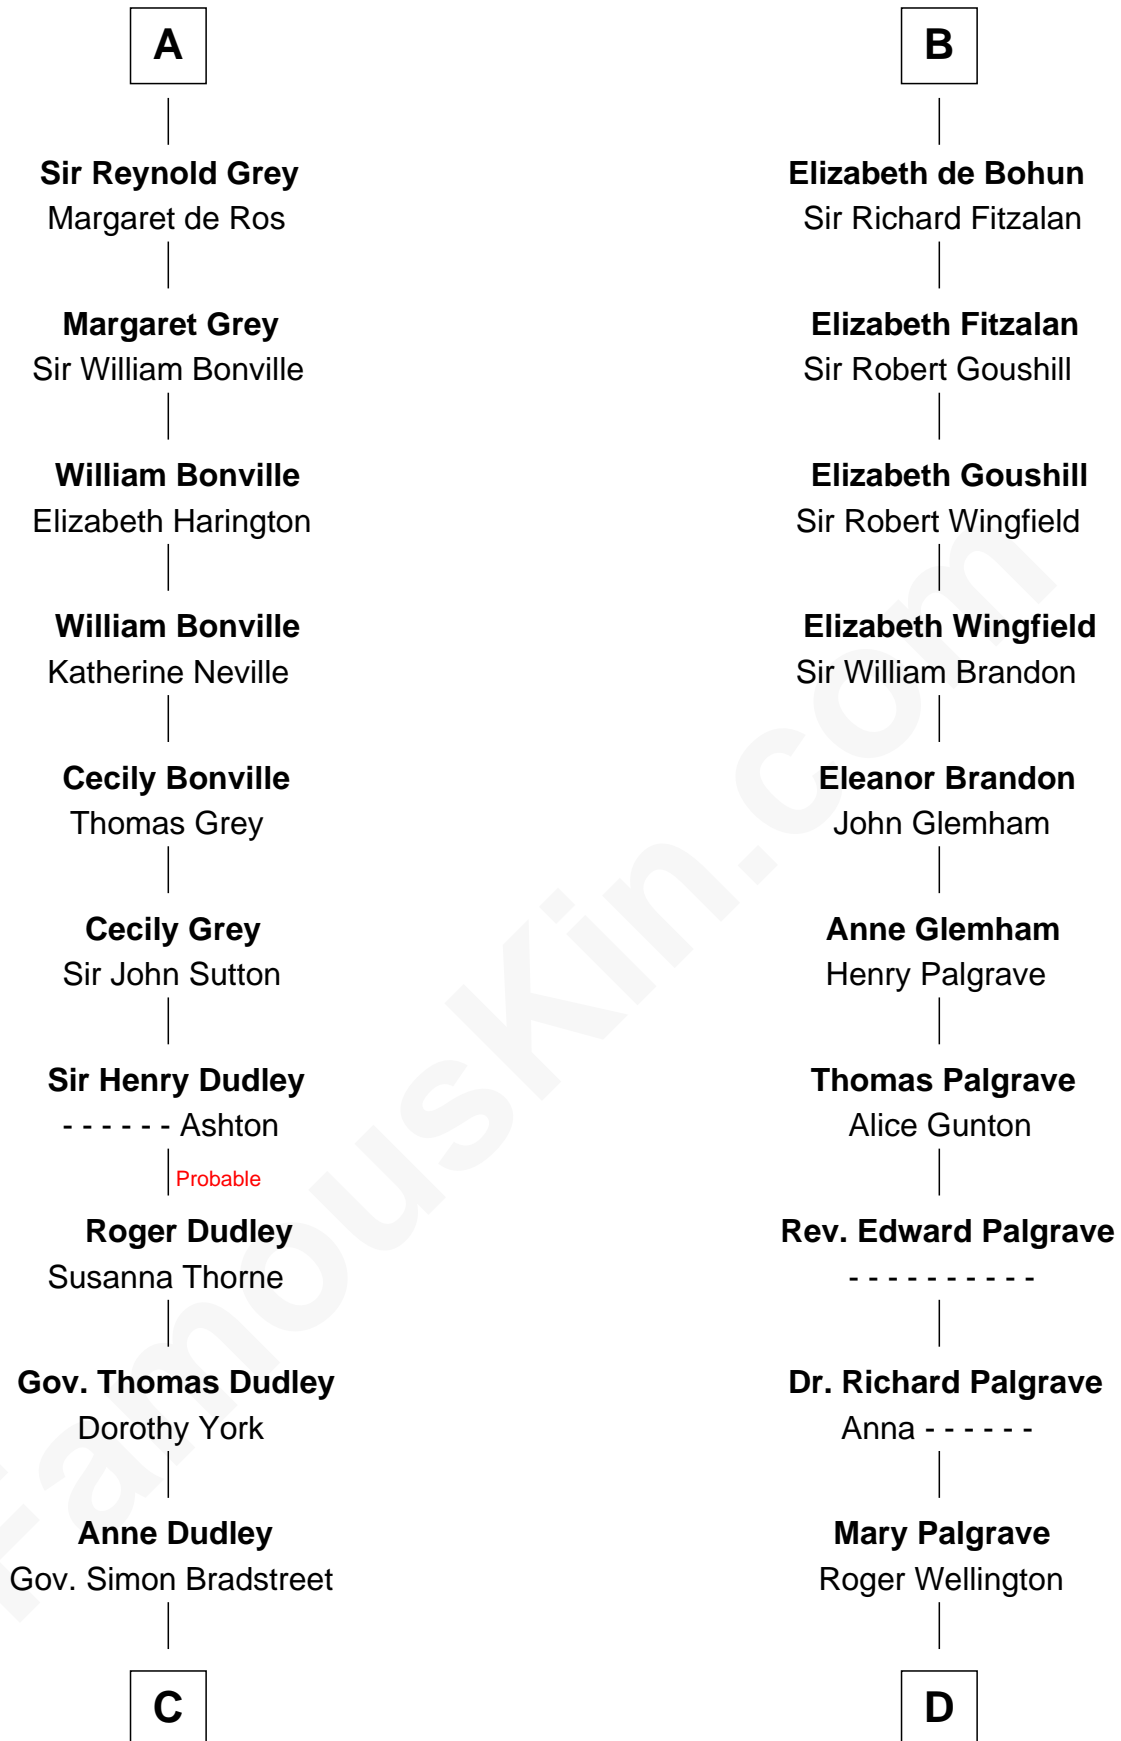

FamousKin.com

Relationship Chart of Jane (Appleton) Pierce

First Lady of President Franklin Pierce

19th cousin 2 times removed of

Roger Sherman

Signer of the Declaration of Independence

C

Sarah Bradstreet
Rev. Richard Hubbard

John Hubbard
Mary Brown

Elizabeth Hubbard
Francis Appleton

Rev. Jesse Appleton
Elizabeth Means

Jane (Appleton) Pierce
First Lady of Franklin Pierce

D

Benjamin Wellington
Elizabeth Sweetman

Mehetable Wellington
William Sherman