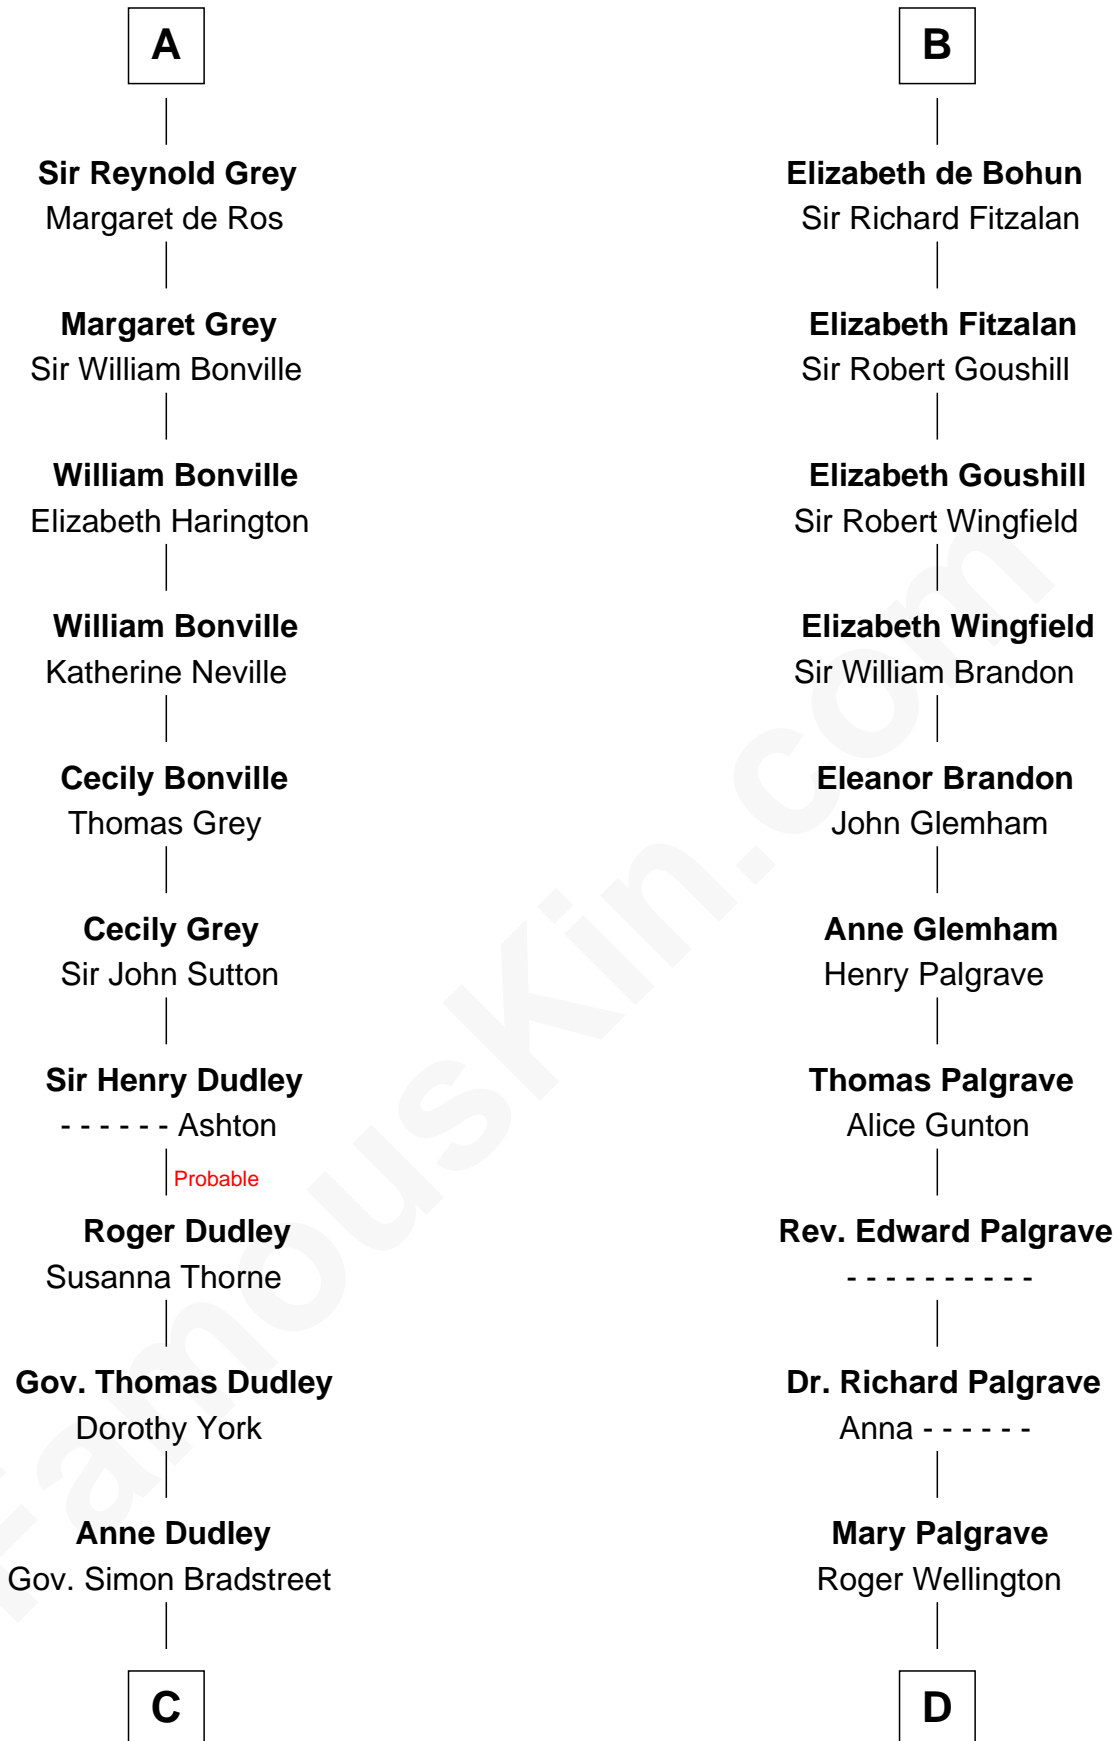

FamousKin.com

Relationship Chart of Jane (Appleton) Pierce

First Lady of President Franklin Pierce

19th cousin 2 times removed of

Roger Sherman

Signer of the Declaration of Independence

William de Say

C

Sarah Bradstreet
Rev. Richard Hubbard

John Hubbard
Mary Brown

Elizabeth Hubbard
Francis Appleton

Rev. Jesse Appleton
Elizabeth Means

Jane (Appleton) Pierce
First Lady of Franklin Pierce

D

Benjamin Wellington
Elizabeth Sweetman

Mehetable Wellington
William Sherman

Roger Sherman
Signer of Declaration of Independence

FamousKin.com