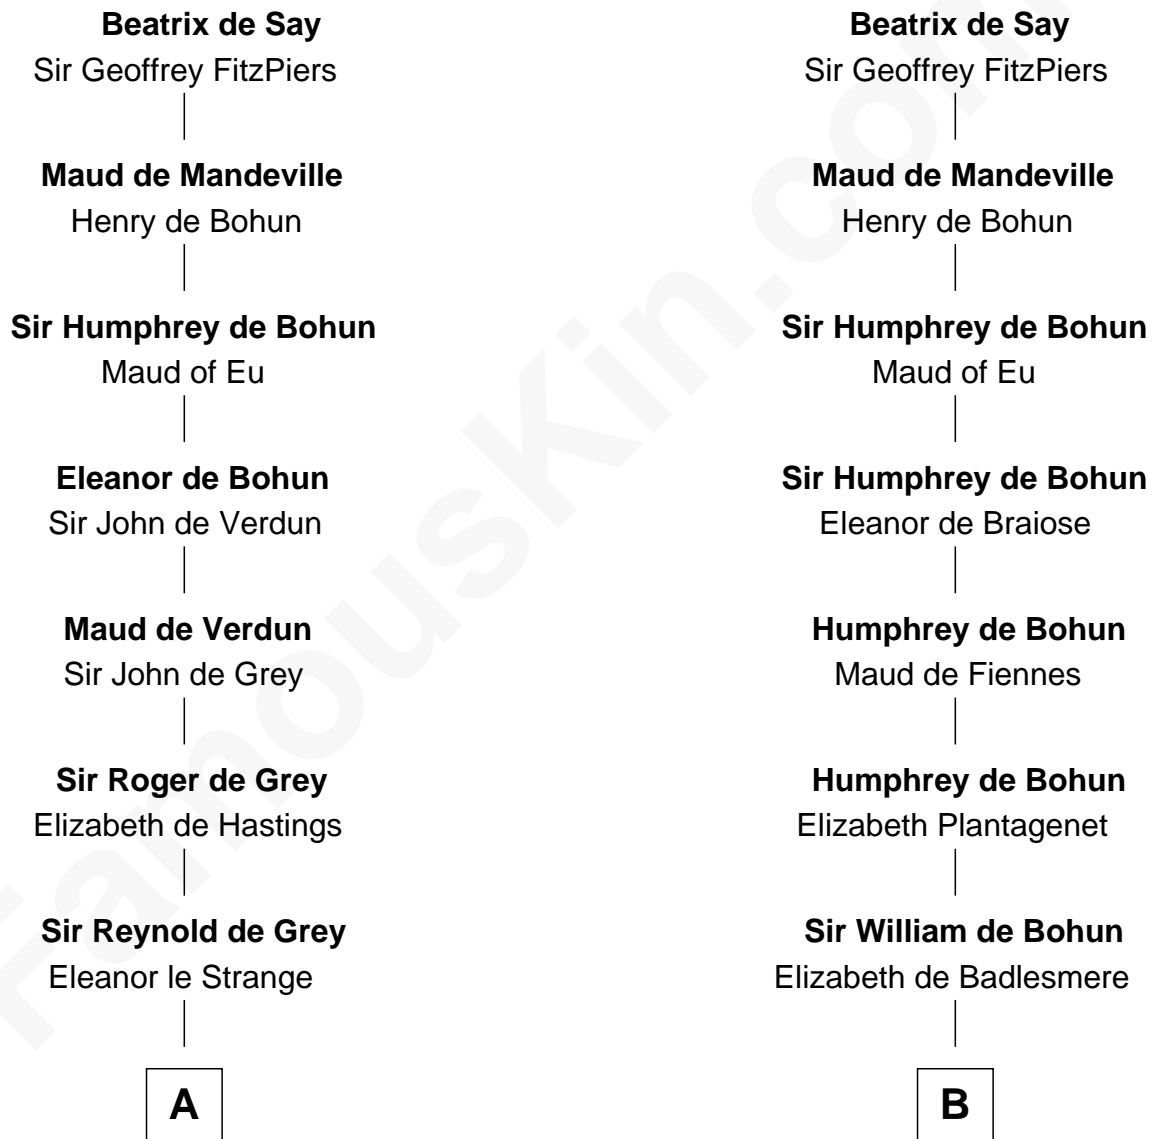

FamousKin.com

Relationship Chart of Jane (Appleton) Pierce

First Lady of President Franklin Pierce

19th cousin 2 times removed of

Roger Sherman

Signer of the Declaration of Independence

William de Say

C

Sarah Bradstreet
Rev. Richard Hubbard

John Hubbard
Mary Brown

Elizabeth Hubbard
Francis Appleton

Rev. Jesse Appleton
Elizabeth Means

Jane (Appleton) Pierce
First Lady of Franklin Pierce

D

Benjamin Wellington
Elizabeth Sweetman

Mehetable Wellington
William Sherman

Roger Sherman
Signer of Declaration of Independence

FamousKin.com