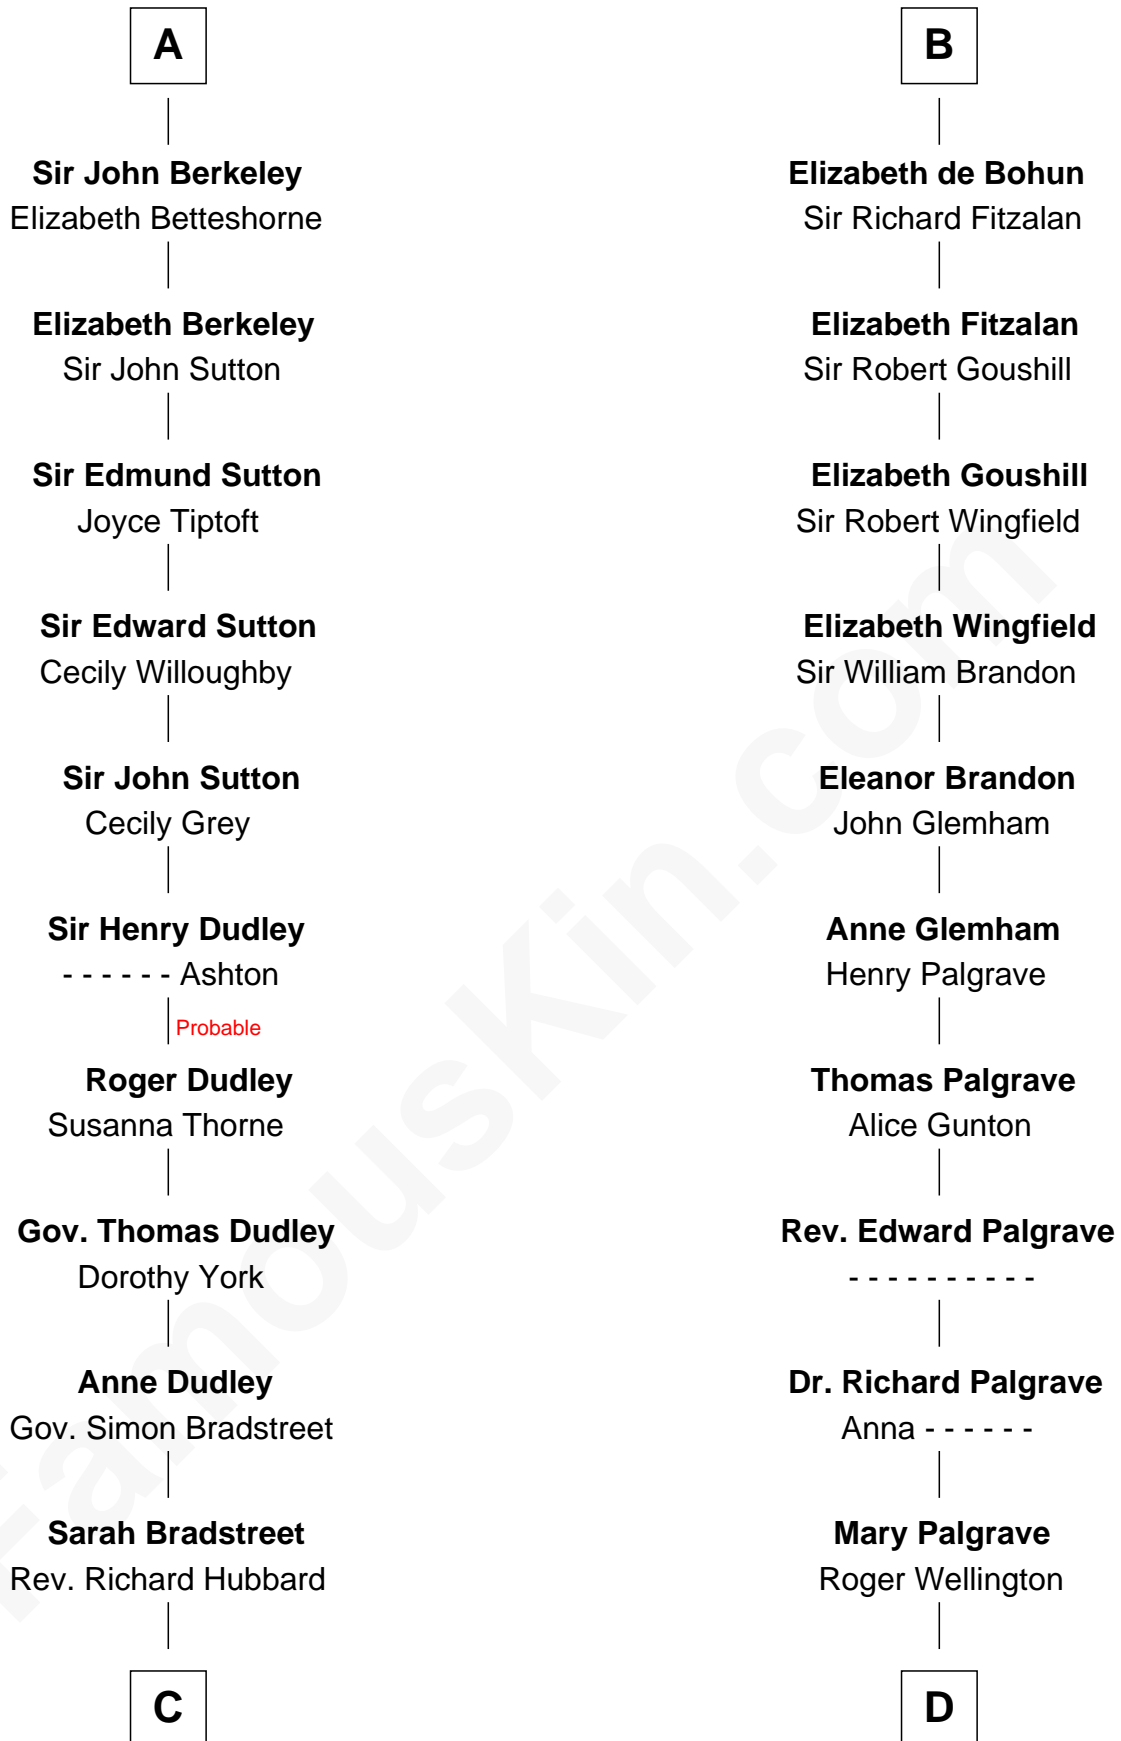

FamousKin.com

Relationship Chart of Jane (Appleton) Pierce

First Lady of President Franklin Pierce

19th cousin 1 time removed of

Roger Sherman

Signer of the Declaration of Independence

Dermot MacMurrough

Mor O'Toole

First Lady of Franklin Pierce

D

Benjamin Wellington

Elizabeth Sweetman

Mehetable Wellington

William Sherman

Roger Sherman

Signer of Declaration of Independence