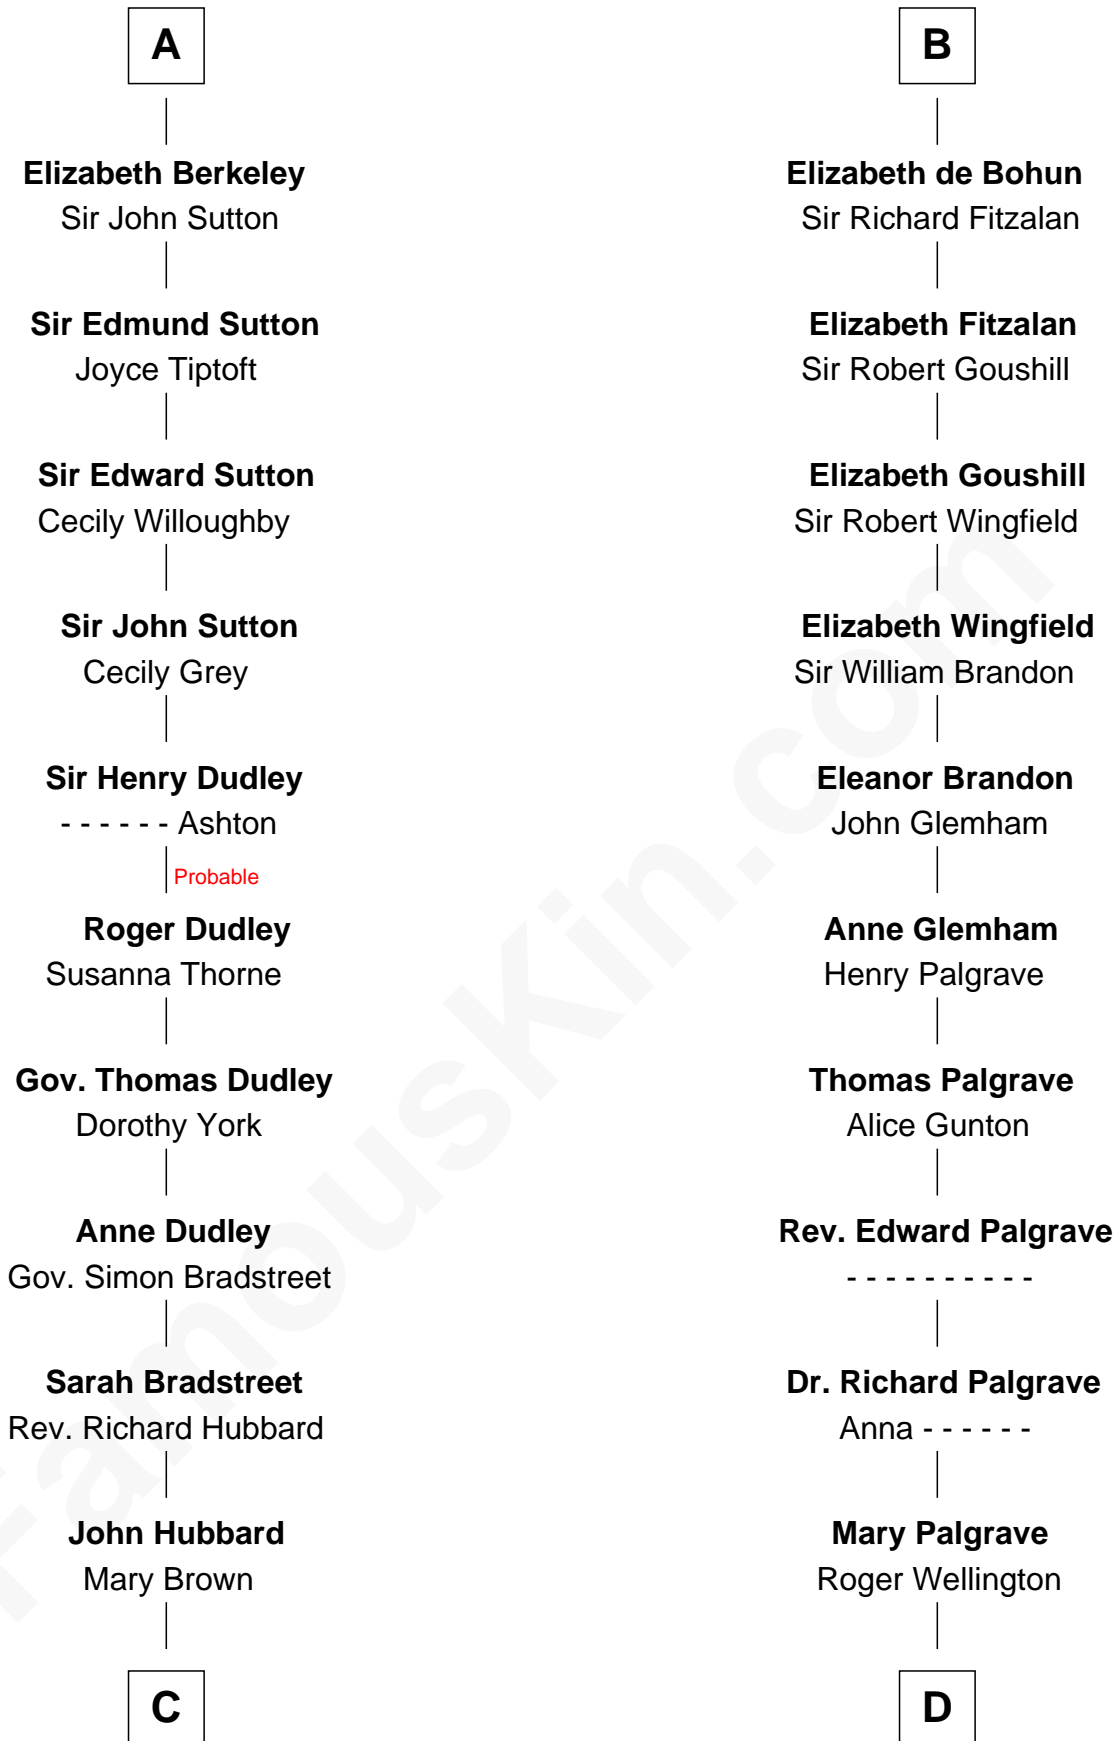

FamousKin.com

Relationship Chart of

Jane (Appleton) Pierce

First Lady of President Franklin Pierce

19th cousin of

Roger Sherman

Signer of the Declaration of Independence

Sir Ranulf de Gernons

Maud of Gloucester

C

Elizabeth Hubbard

Francis Appleton

Rev. Jesse Appleton

Elizabeth Means

Jane (Appleton) Pierce

First Lady of Franklin Pierce