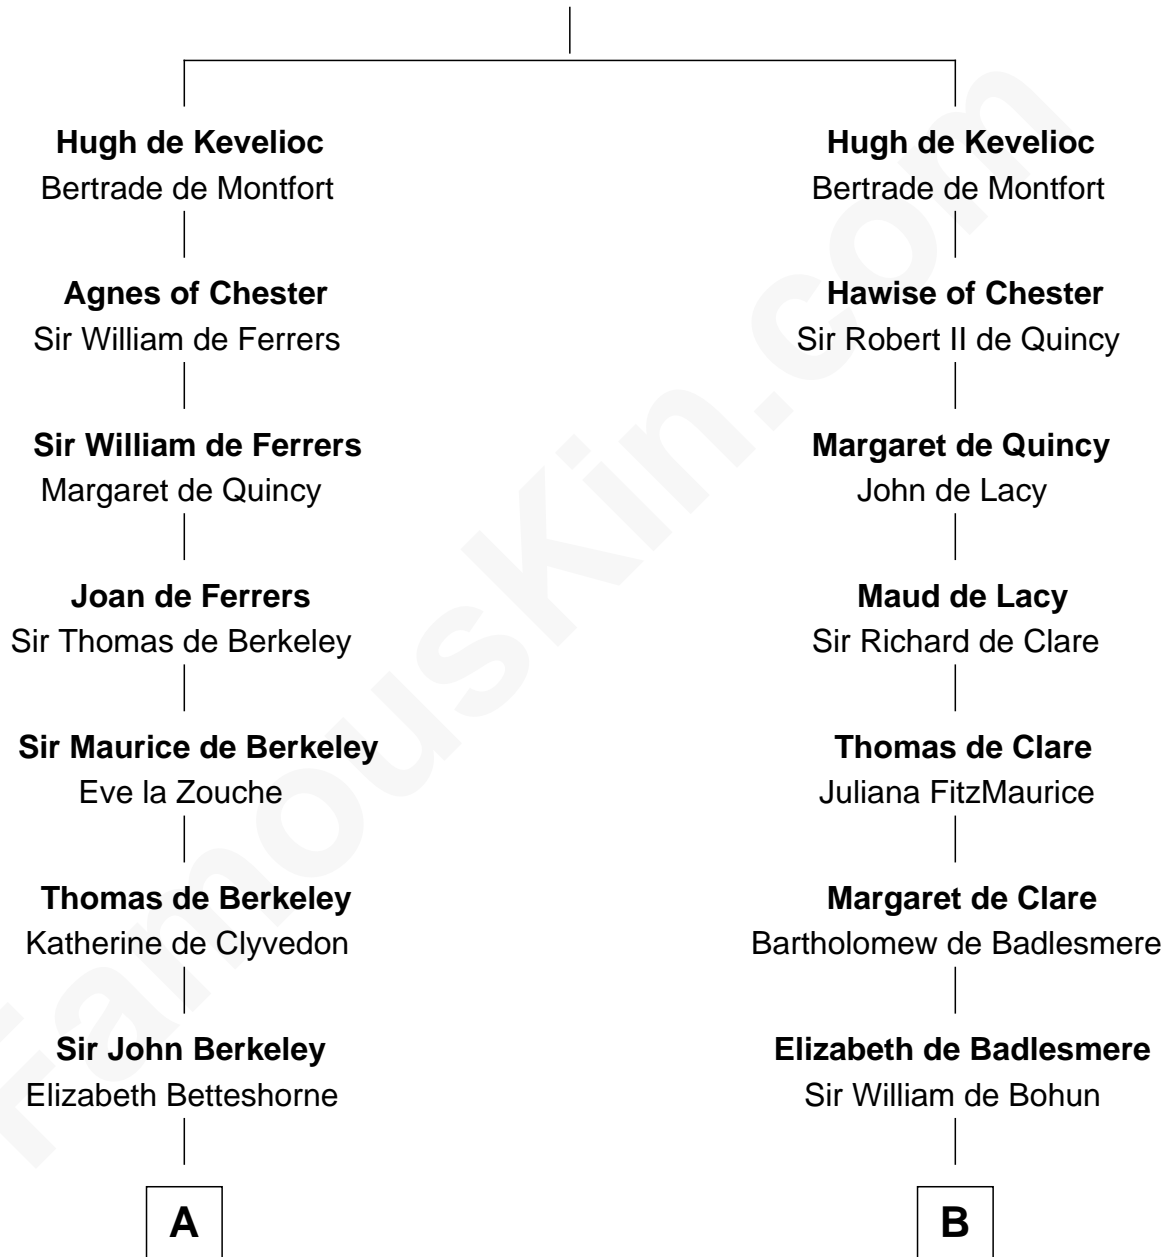

FamousKin.com

Relationship Chart of

Jane (Appleton) Pierce

First Lady of President Franklin Pierce

19th cousin of

Roger Sherman

Signer of the Declaration of Independence

Sir Ranulf de Gernons

Maud of Gloucester

C

Elizabeth Hubbard

Francis Appleton

Rev. Jesse Appleton

Elizabeth Means

Jane (Appleton) Pierce

First Lady of Franklin Pierce