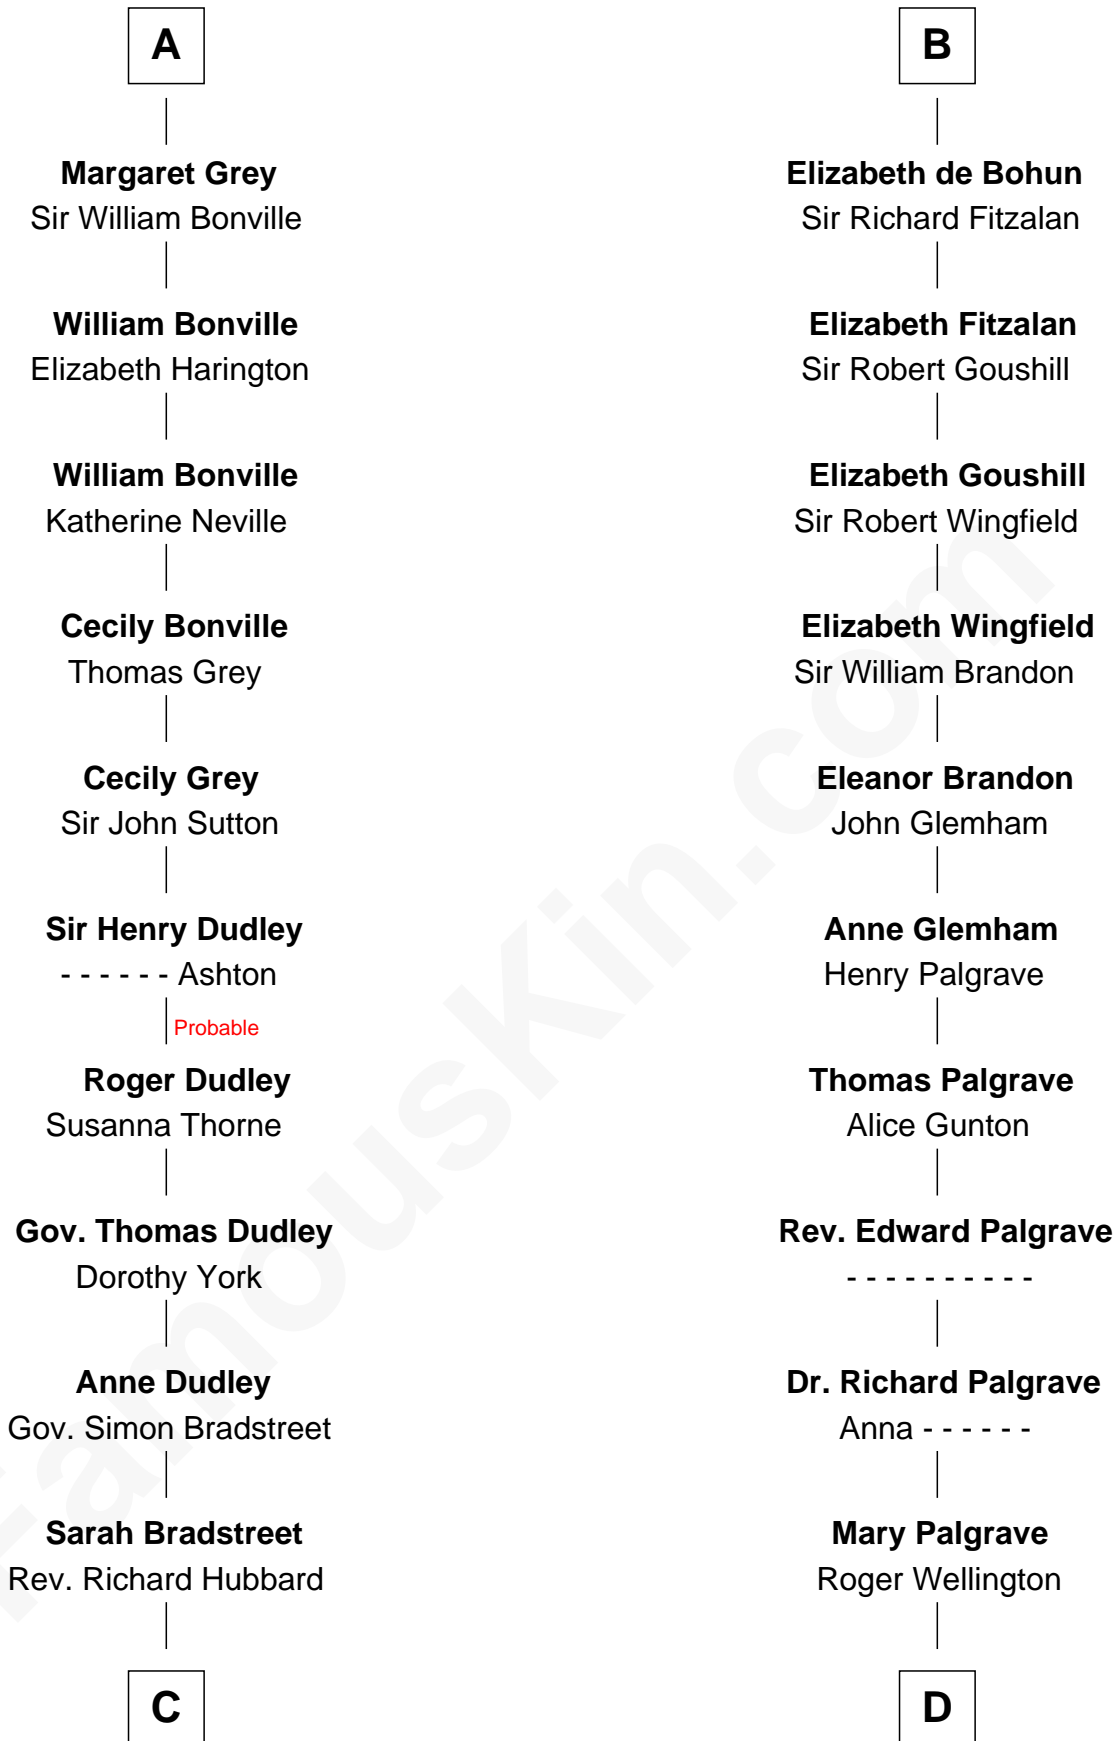

FamousKin.com

Relationship Chart of

Jane (Appleton) Pierce

First Lady of President Franklin Pierce

19th cousin 1 time removed of

Roger Sherman

Signer of the Declaration of Independence

Henry of Huntingdon

Isabel de Valence

Elizabeth de Hastings

Sir Roger de Grey

Sir Reynold de Grey

Eleanor le Strange

Sir Reynold Grey

Margaret de Ros

A

Margaret of Scotland

Humphrey IV de Bohun

Henry de Bohun

Maud de Mandeville

Sir Humphrey de Bohun

Maud of Eu

Sir Humphrey de Bohun

Eleanor de Braiose

Humphrey de Bohun

Maud de Fiennes

Humphrey de Bohun

Elizabeth Plantagenet

Sir William de Bohun

Elizabeth de Badlesmere

B

C