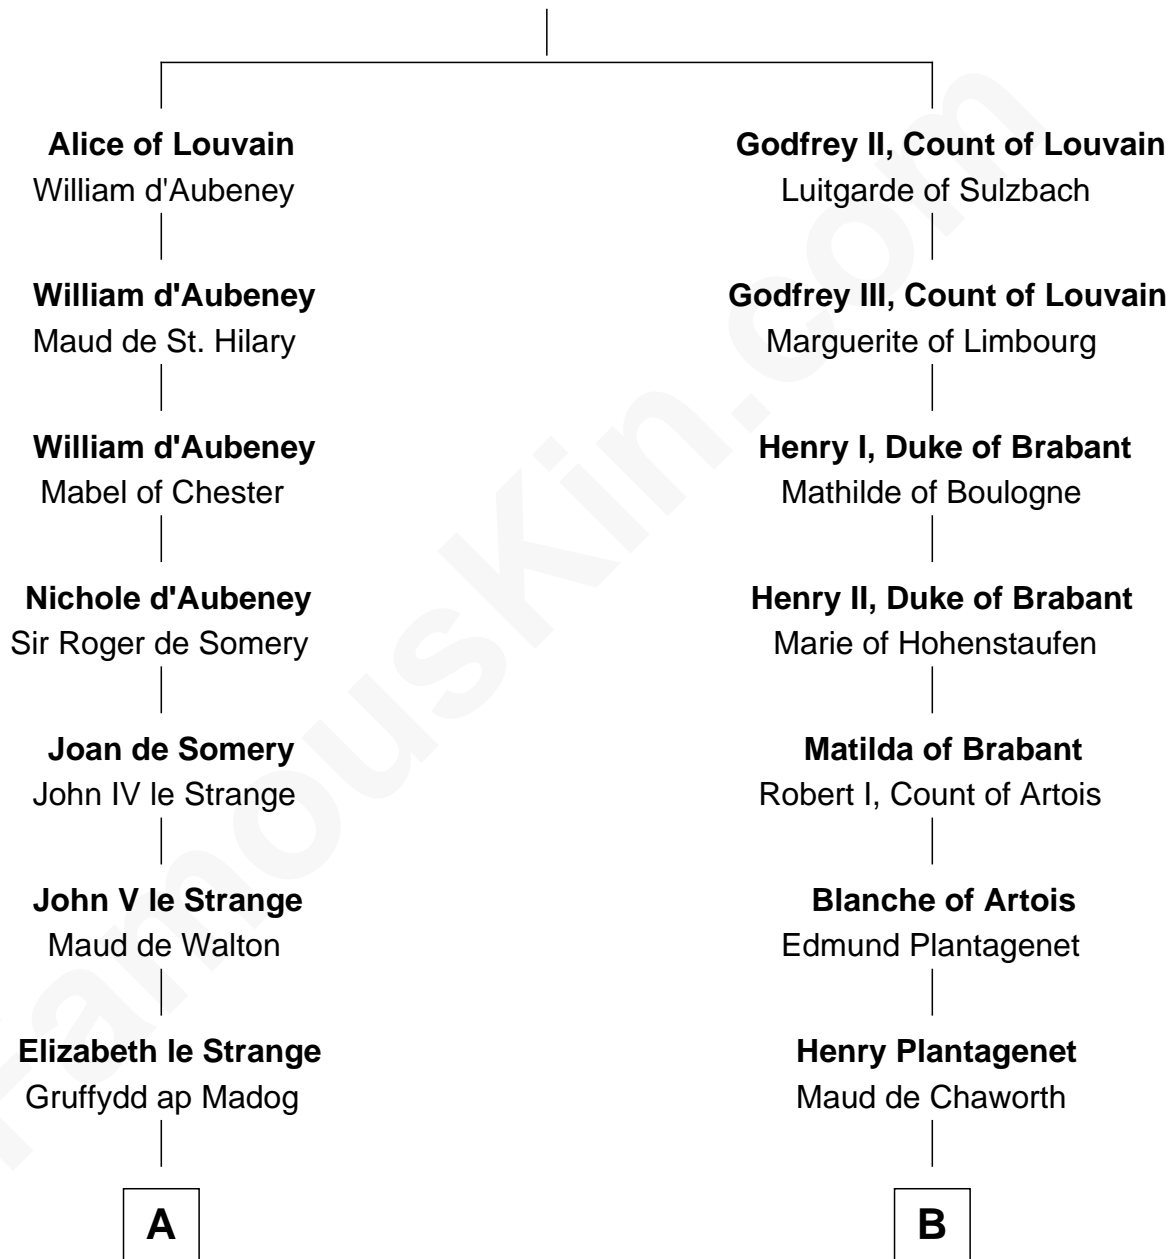

FamousKin.com

Relationship Chart of Jane (Appleton) Pierce

First Lady of President Franklin Pierce

20th cousin 1 time removed of

Roger Sherman

Signer of the Declaration of Independence

Gottfried I, Count of Louvain

Ide de Chiny

C

Isaac Appleton
Priscilla Baker

Isaac Appleton
Elizabeth Sawyer

Francis Appleton
Elizabeth Hubbard

Rev. Jesse Appleton
Elizabeth Means

Jane (Appleton) Pierce
First Lady of Franklin Pierce

D