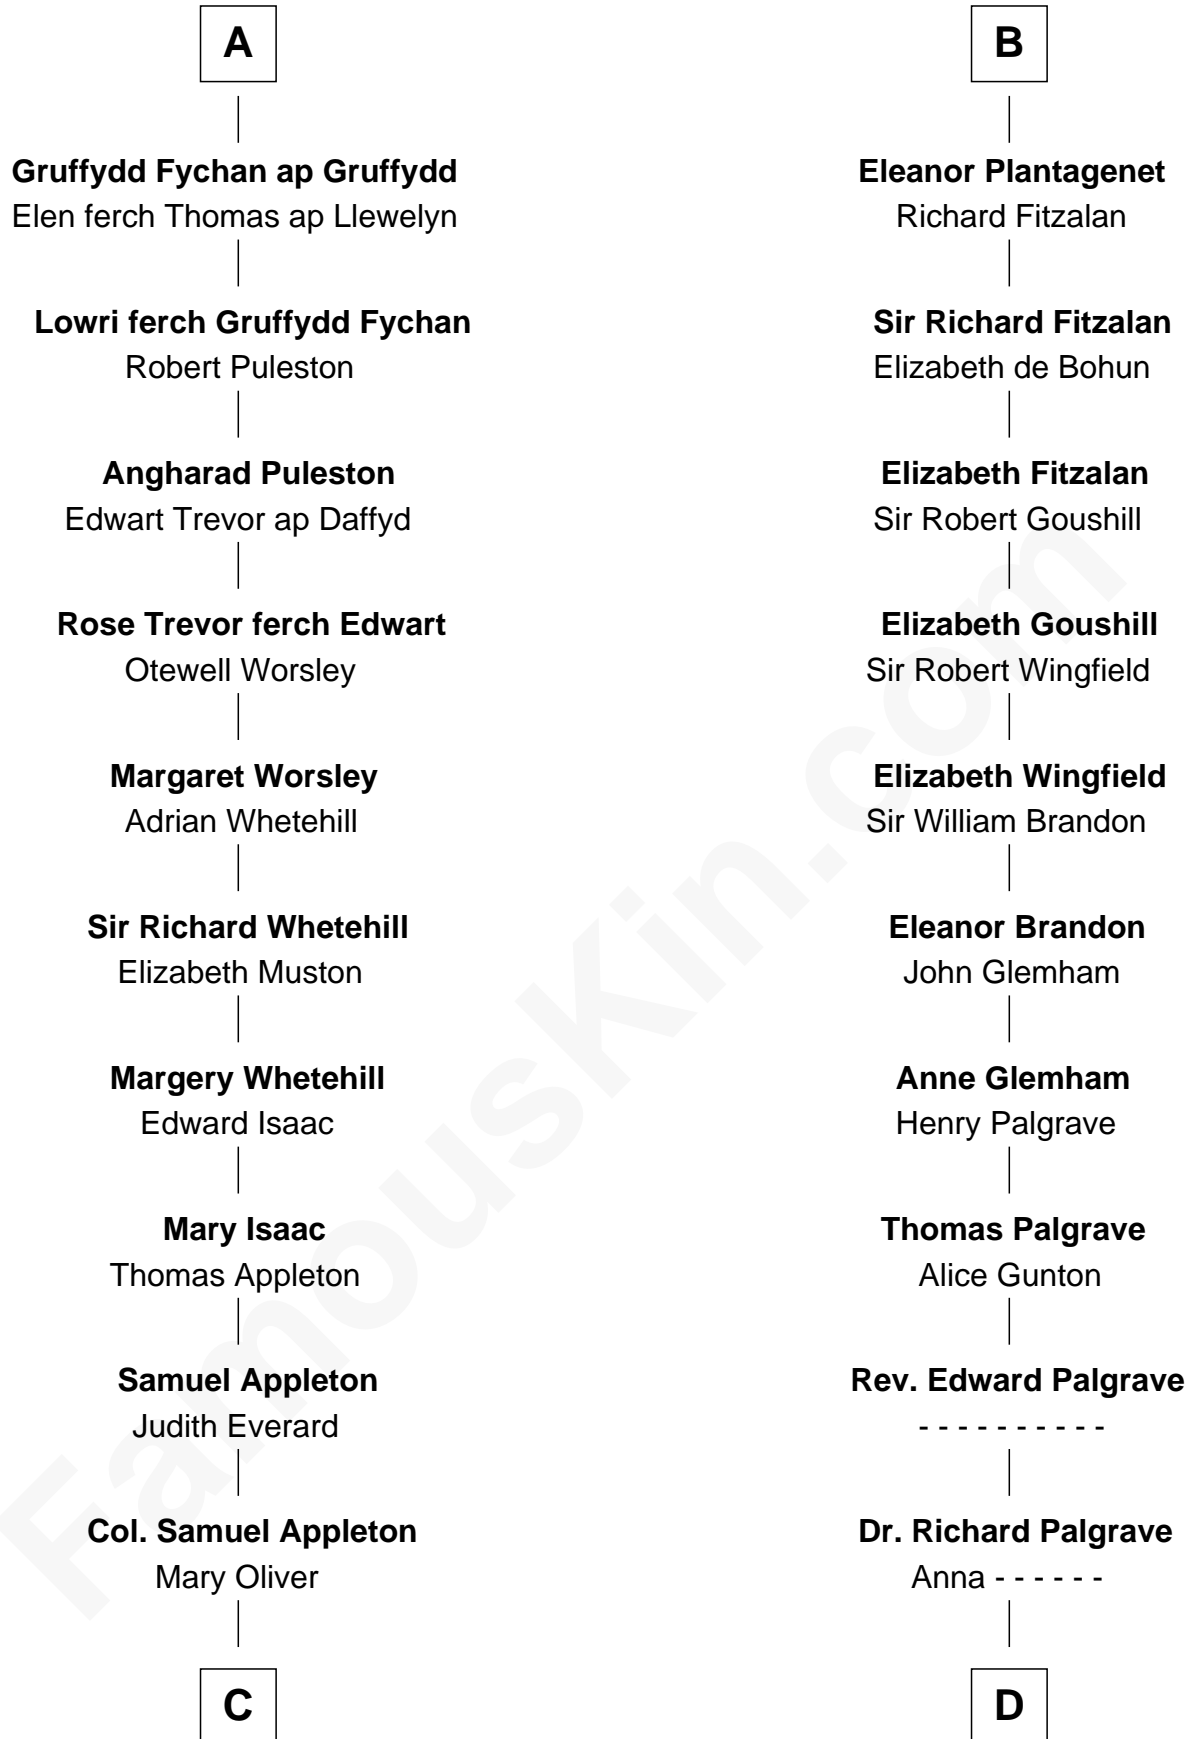

FamousKin.com

Relationship Chart of Jane (Appleton) Pierce

First Lady of President Franklin Pierce

20th cousin 1 time removed of

Roger Sherman

Signer of the Declaration of Independence

Gottfried I, Count of Louvain

Ide de Chiny

C

Isaac Appleton
Priscilla Baker

Isaac Appleton
Elizabeth Sawyer

Francis Appleton
Elizabeth Hubbard

Rev. Jesse Appleton
Elizabeth Means

Jane (Appleton) Pierce
First Lady of Franklin Pierce

D