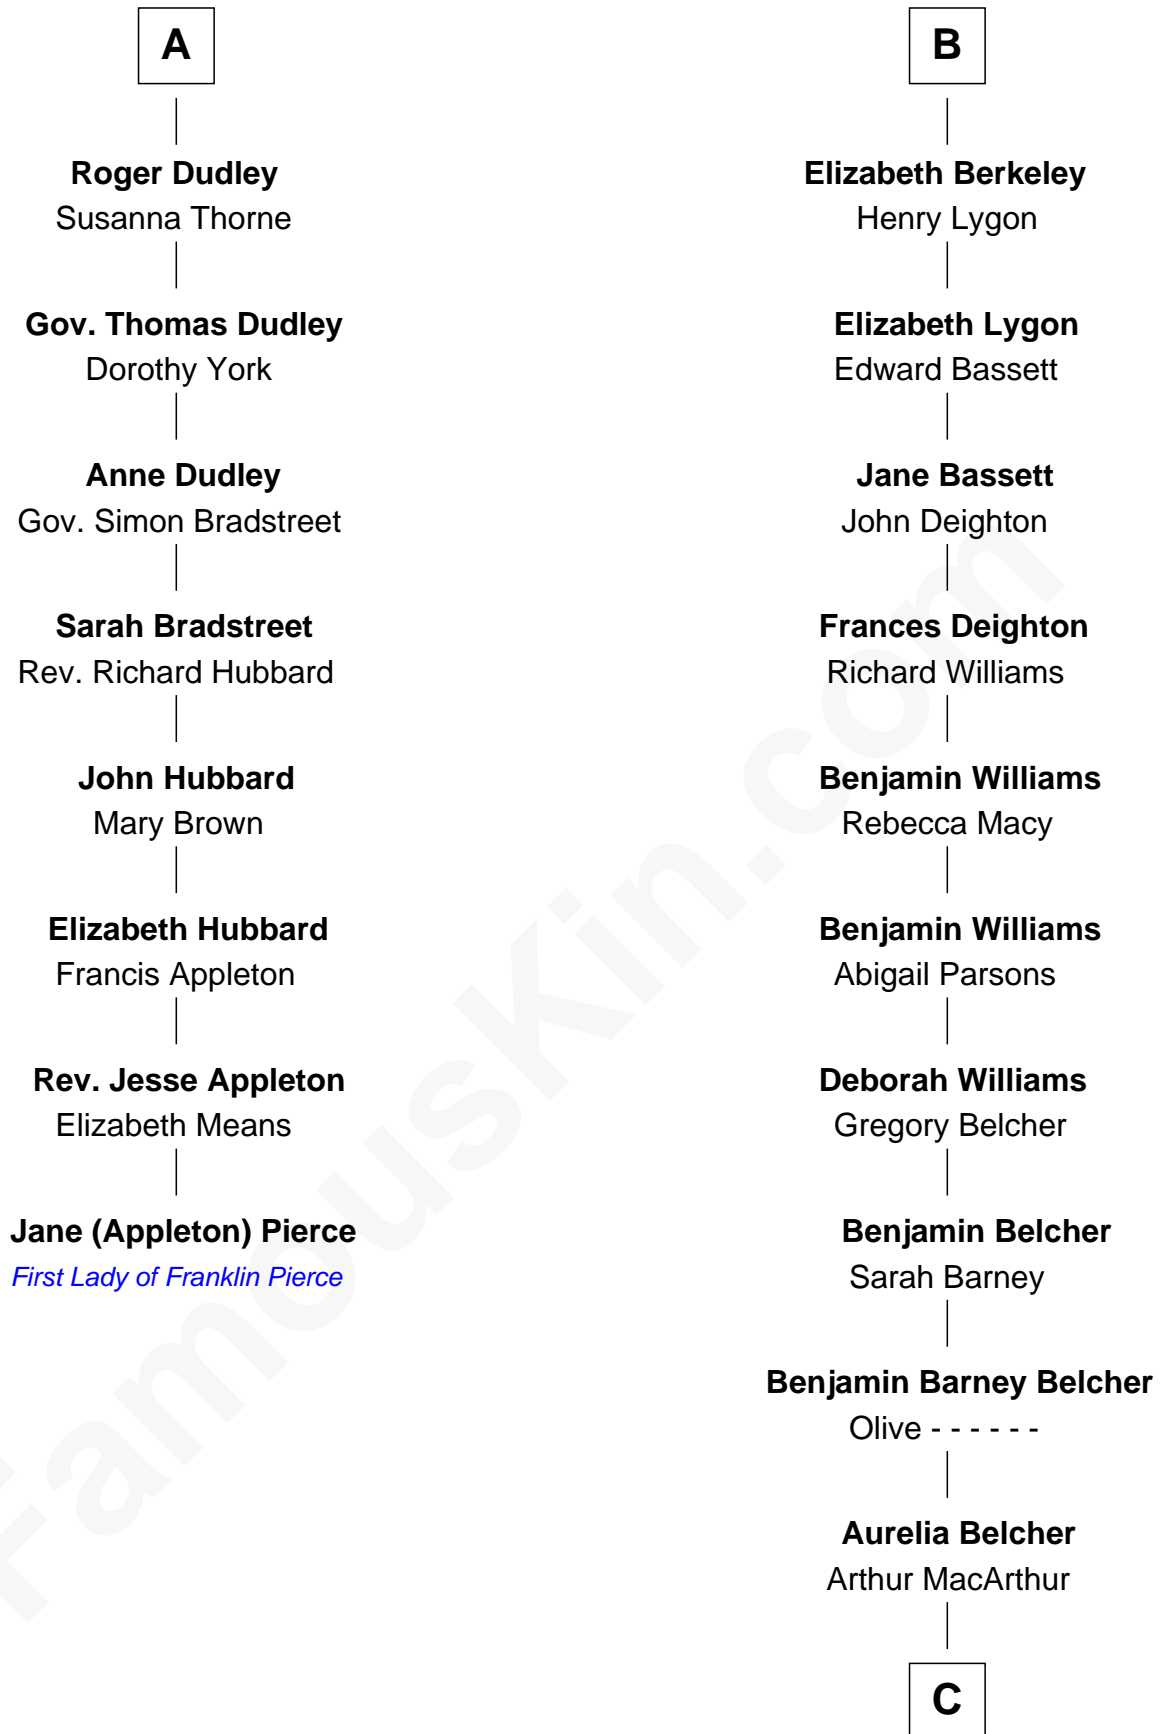

FamousKin.com

Relationship Chart of

Jane (Appleton) Pierce

First Lady of President Franklin Pierce

14th cousin 4 times removed of

General Douglas MacArthur

U.S. Army - World War II

Sir Maurice de Berkeley

Eve la Zouche

Thomas de Berkeley

Katherine de Clyvedon

Sir John Berkeley

Elizabeth Betteshorne

Elizabeth Berkeley

Sir John Sutton

Sir Edmund Sutton

A

Maurice de Berkeley

Margaret -----

Thomas Berkeley

Catherine Botetourte

Maurice Berkeley

Johanna Denham

Maurice Berkeley

Ellen Montfort

Sir William Berkeley

Anne Stafford

Richard Berkeley

Elizabeth Conningsby

Sir John Berkeley

Isabel Dennis

B