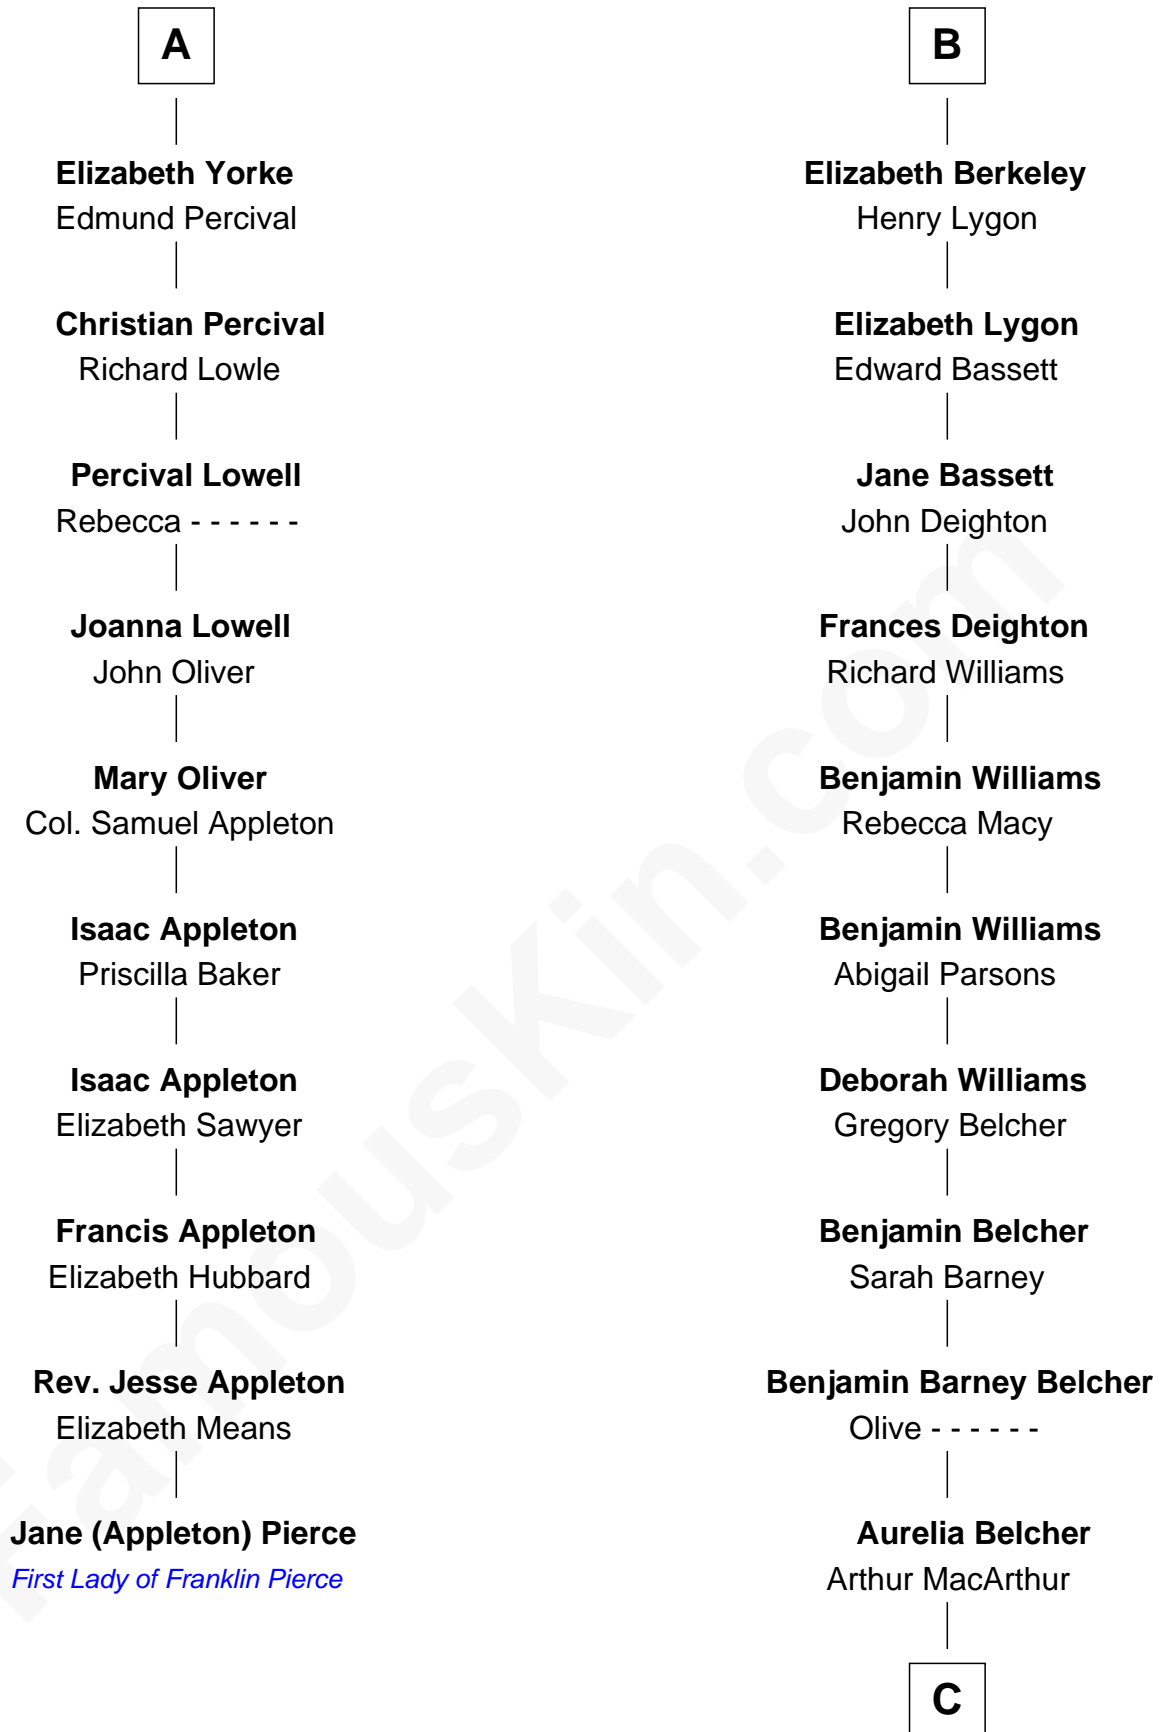

FamousKin.com

Relationship Chart of

Jane (Appleton) Pierce

First Lady of President Franklin Pierce

16th cousin 2 times removed of

General Douglas MacArthur

U.S. Army - World War II

Humphrey de Bohun

Elizabeth Plantagenet

C

Gen. Arthur MacArthur

Mary Pinckney Hardy

General Douglas MacArthur

U.S. Army - World War II

FamousKin.com