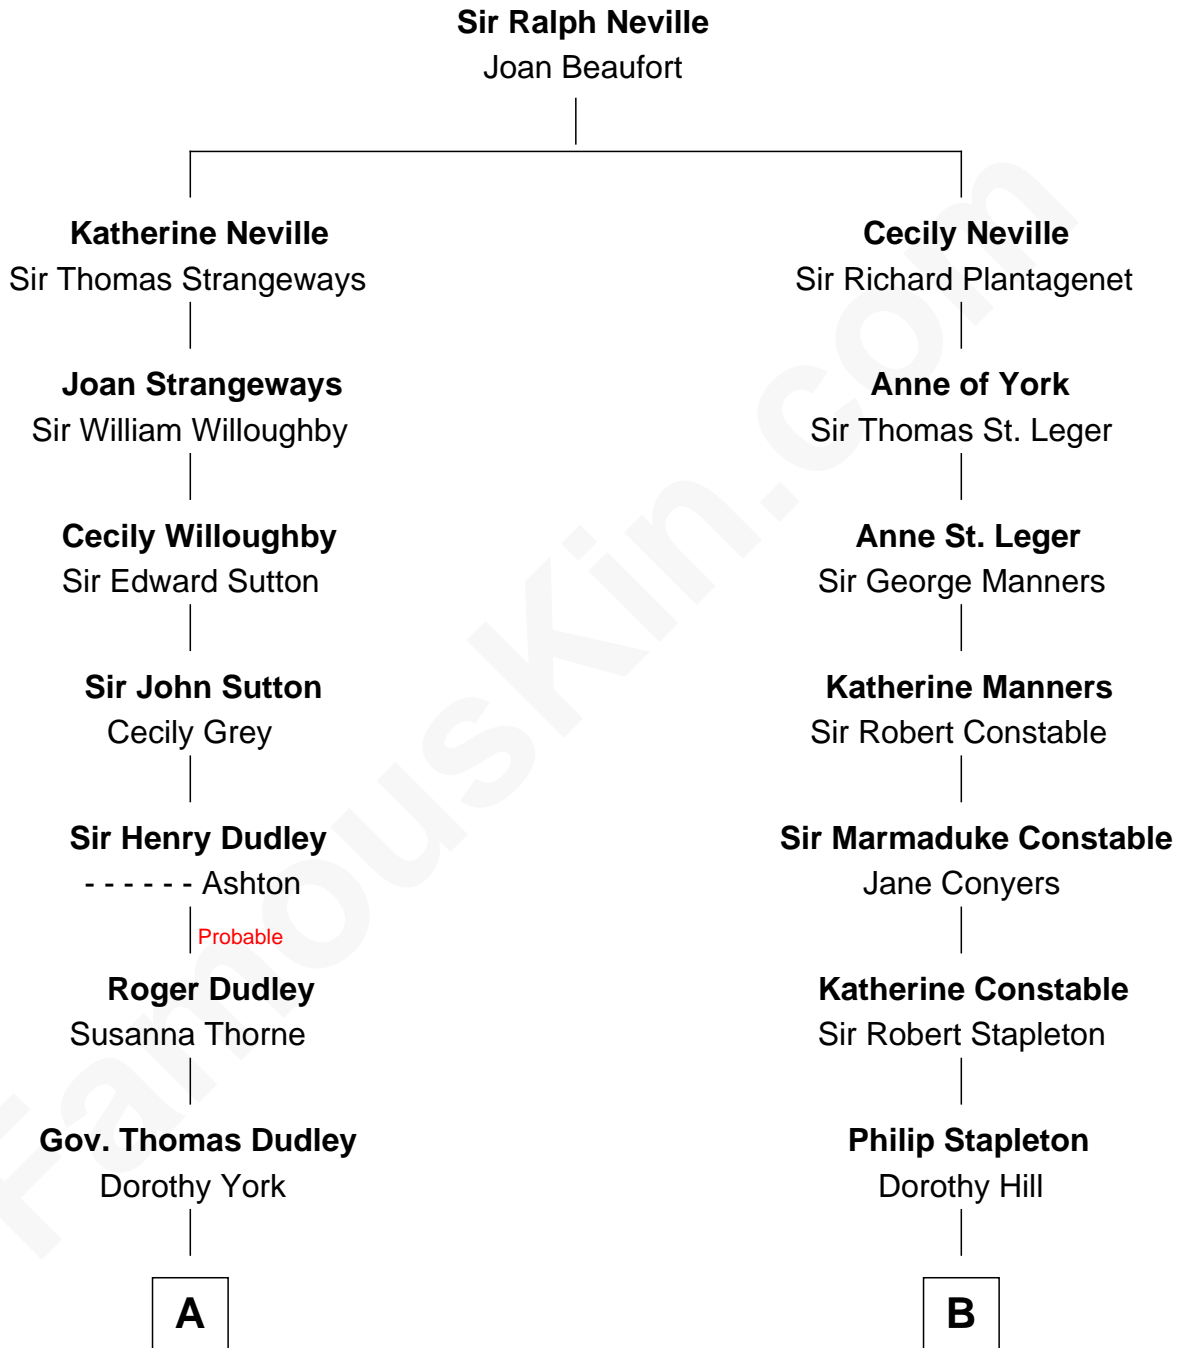

FamousKin.com

Relationship Chart of

Jane (Appleton) Pierce

First Lady of President Franklin Pierce

12th cousin 6 times removed of

Anne Heche

TV and Movie Actress

C

Nancy Abigail Prickett

Donald Joe Heche

Anne Heche

TV and Movie Actress

FamousKin.com