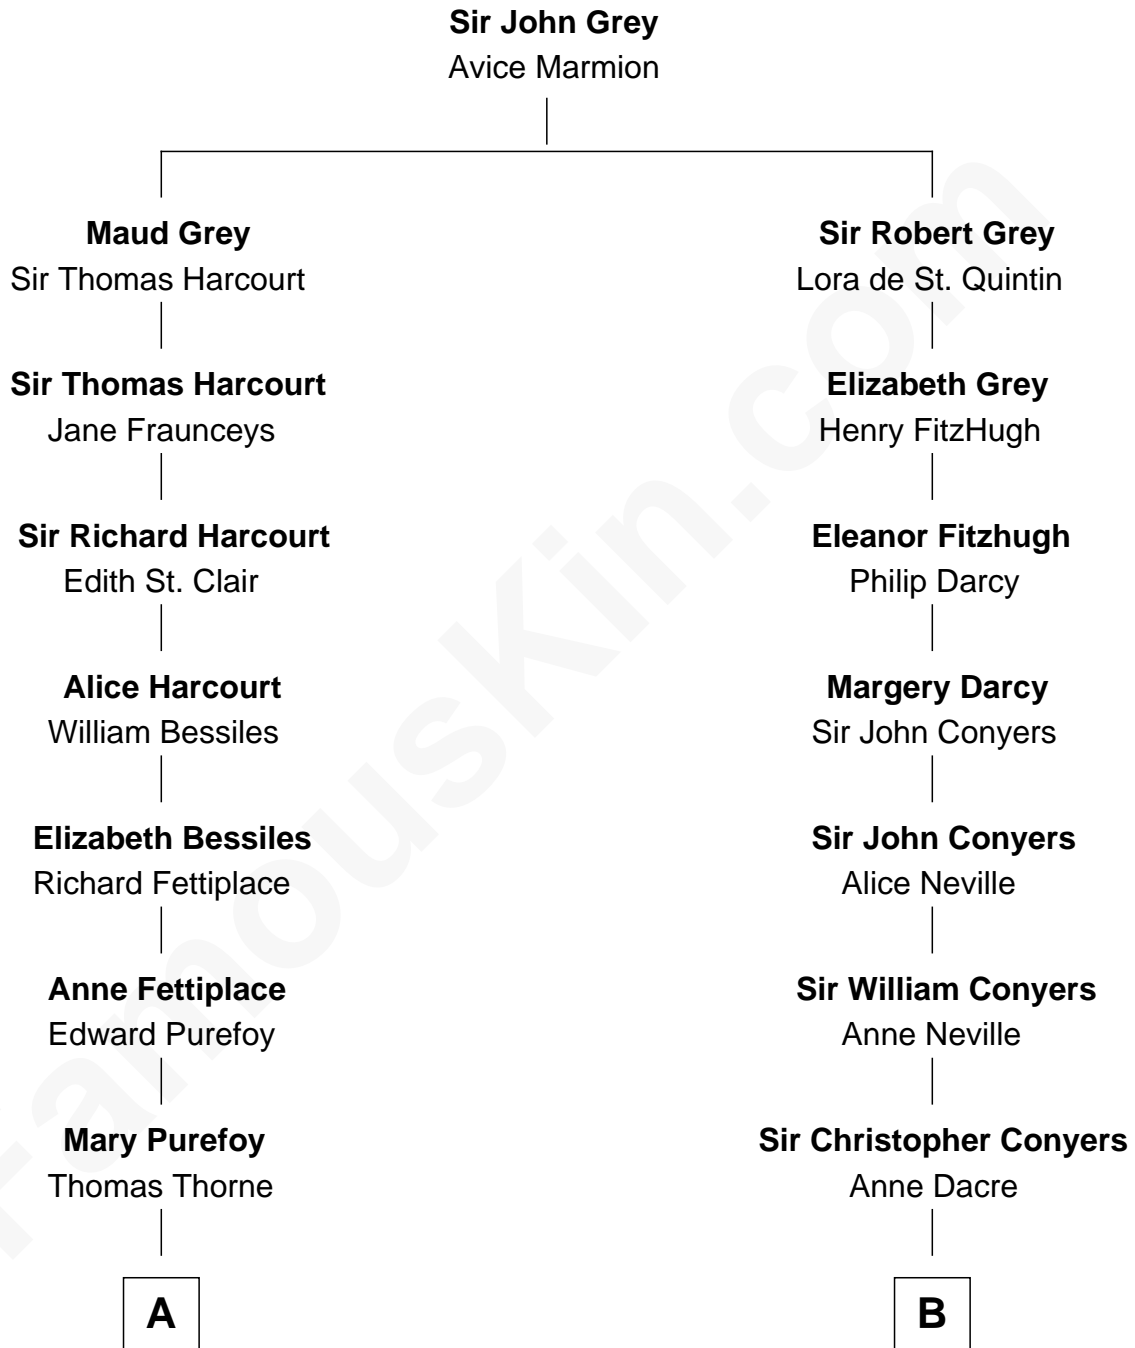

FamousKin.com

Relationship Chart of

Jane (Appleton) Pierce

First Lady of President Franklin Pierce

14th cousin 7 times removed of

Anne Heche

TV and Movie Actress

C

George A. Tukey

Belle Cubberley

Walter Bradlee Tukey

Marietta Swayzee Coffin

Marietta Susan Tukey

Richard Carleton Prickett

Nancy Abigail Prickett

Donald Joe Heche