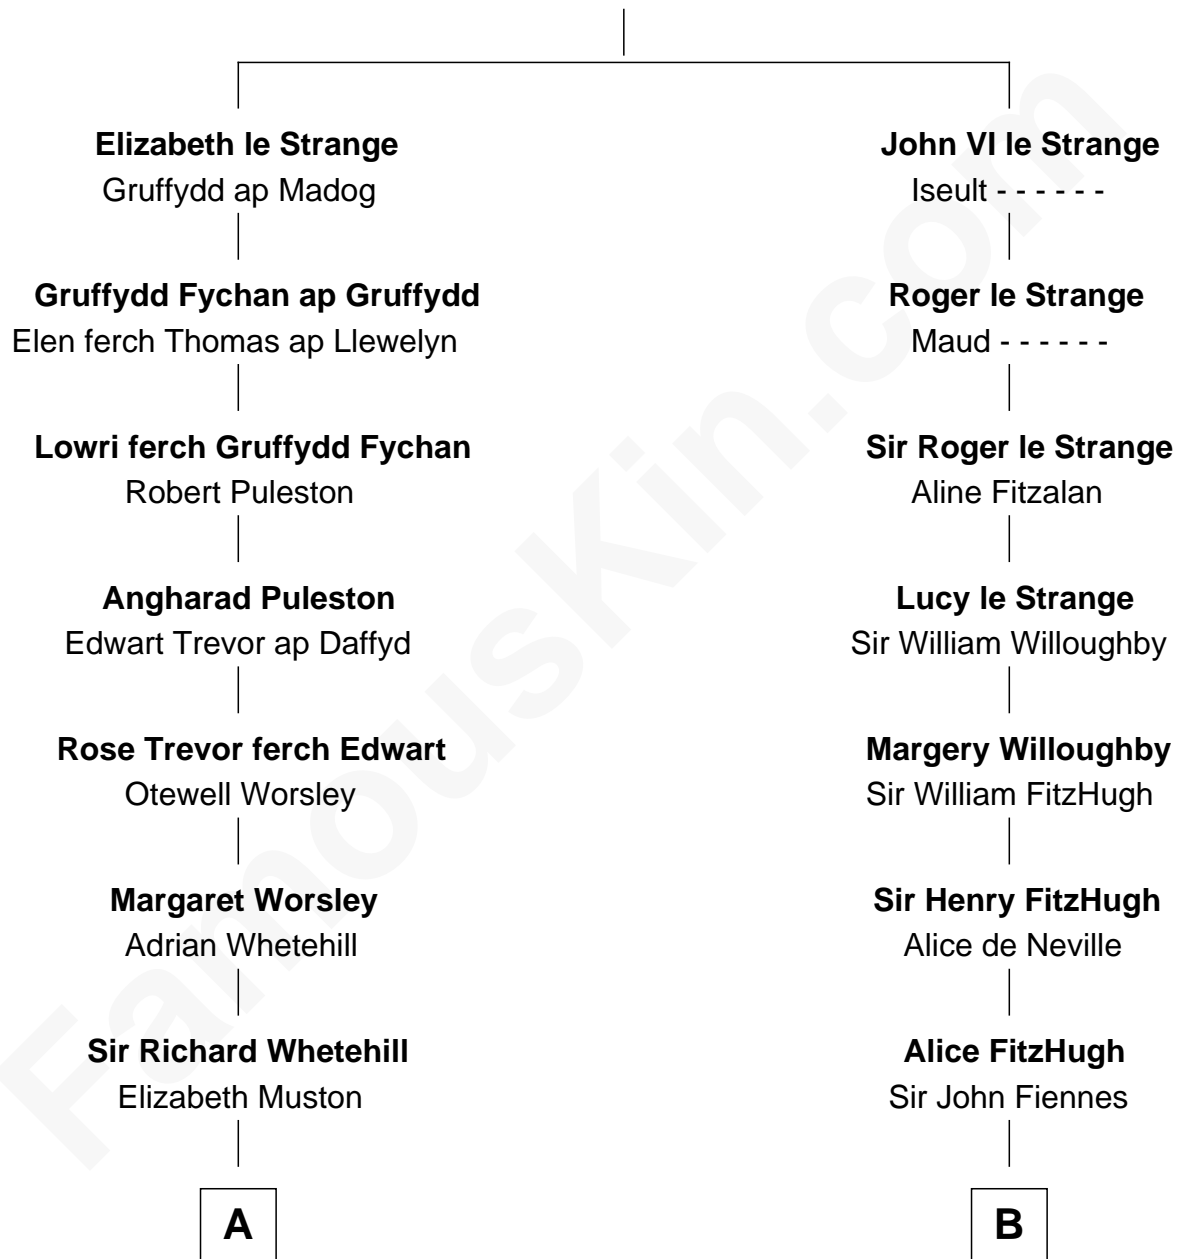

## Relationship Chart of

### Jane (Appleton) Pierce

*First Lady of President Franklin Pierce*

15th cousin 6 times removed of

**Frank Lloyd Wright**  
*American Architect*

**John V le Strange**  
Maud de Walton

C

**Capt. Russell Hubbard**

Mary Gray

**Martha Hubbard**

David Wright

**Rev. David Wright**

Abigail Goddard

**William Carey Wright**

Anna Lloyd Jones

**Frank Lloyd Wright**