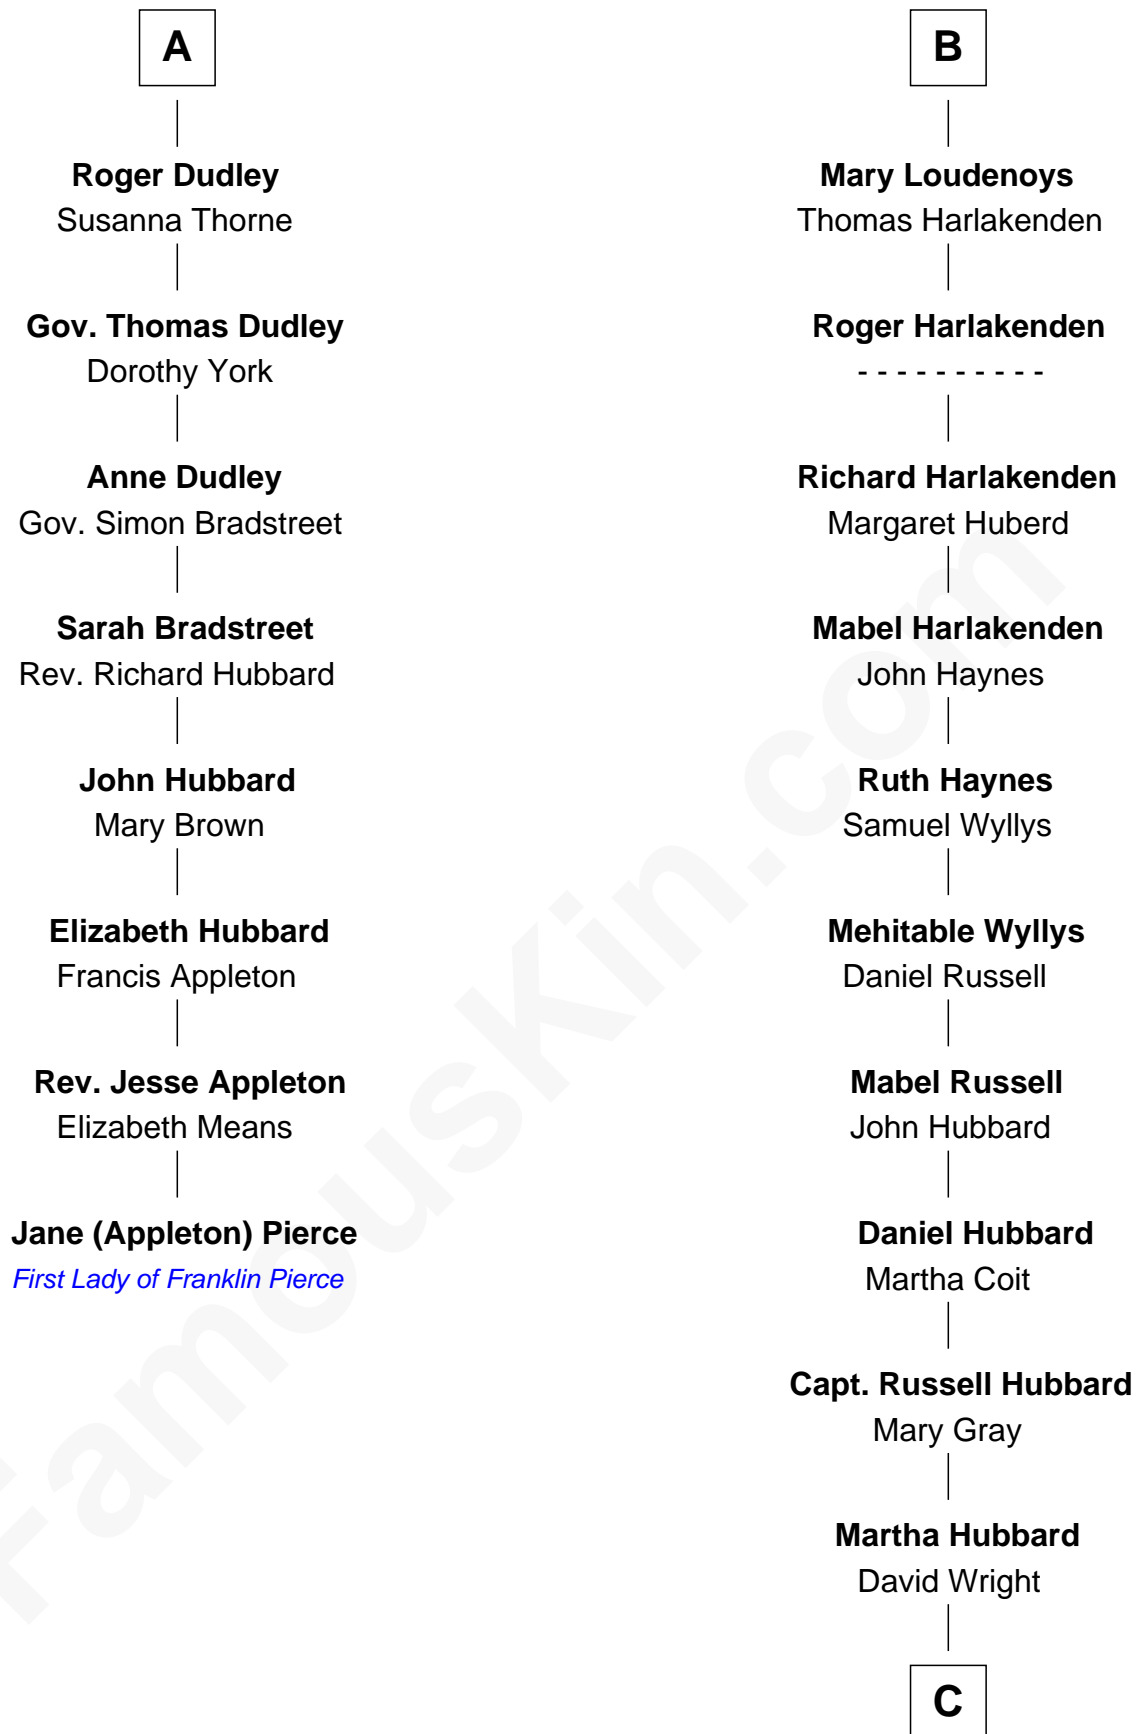

## Relationship Chart of

### Jane (Appleton) Pierce

*First Lady of President Franklin Pierce*

14th cousin 5 times removed of

**Frank Lloyd Wright**  
*American Architect*

**C**

Rev. David Wright

Abigail Goddard

William Carey Wright