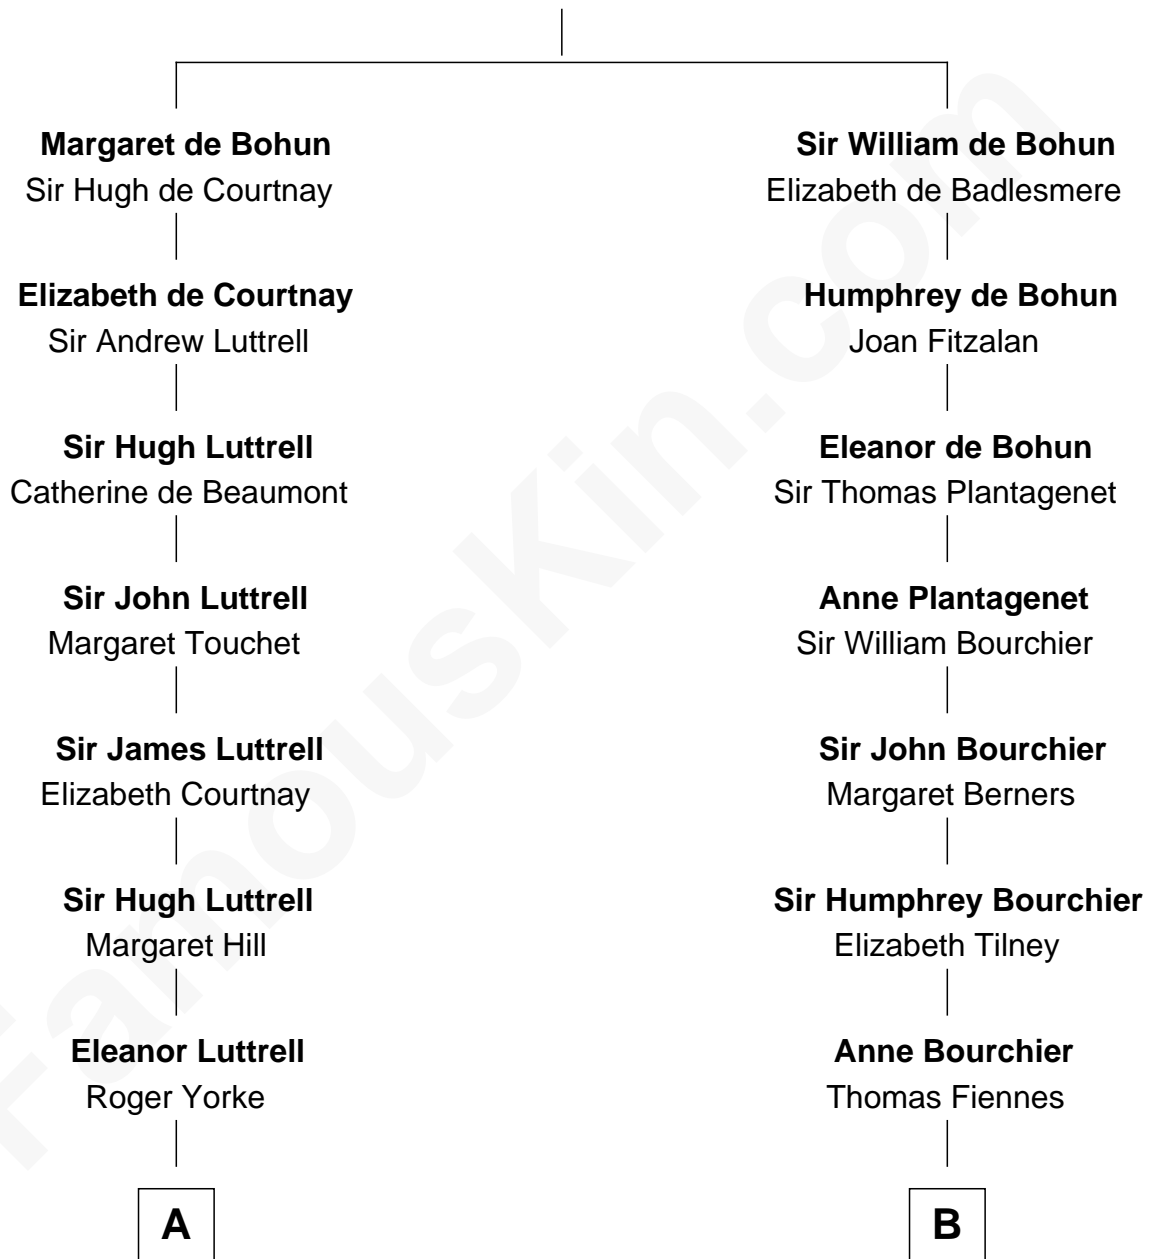

FamousKin.com

Relationship Chart of

Jane (Appleton) Pierce

First Lady of President Franklin Pierce

16th cousin 4 times removed of

Frank Lloyd Wright
American Architect

Humphrey de Bohun
Elizabeth Plantagenet

C

—
Martha Hubbard

David Wright
—

Rev. David Wright

Abigail Goddard
—

William Carey Wright

Anna Lloyd Jones
—

Frank Lloyd Wright