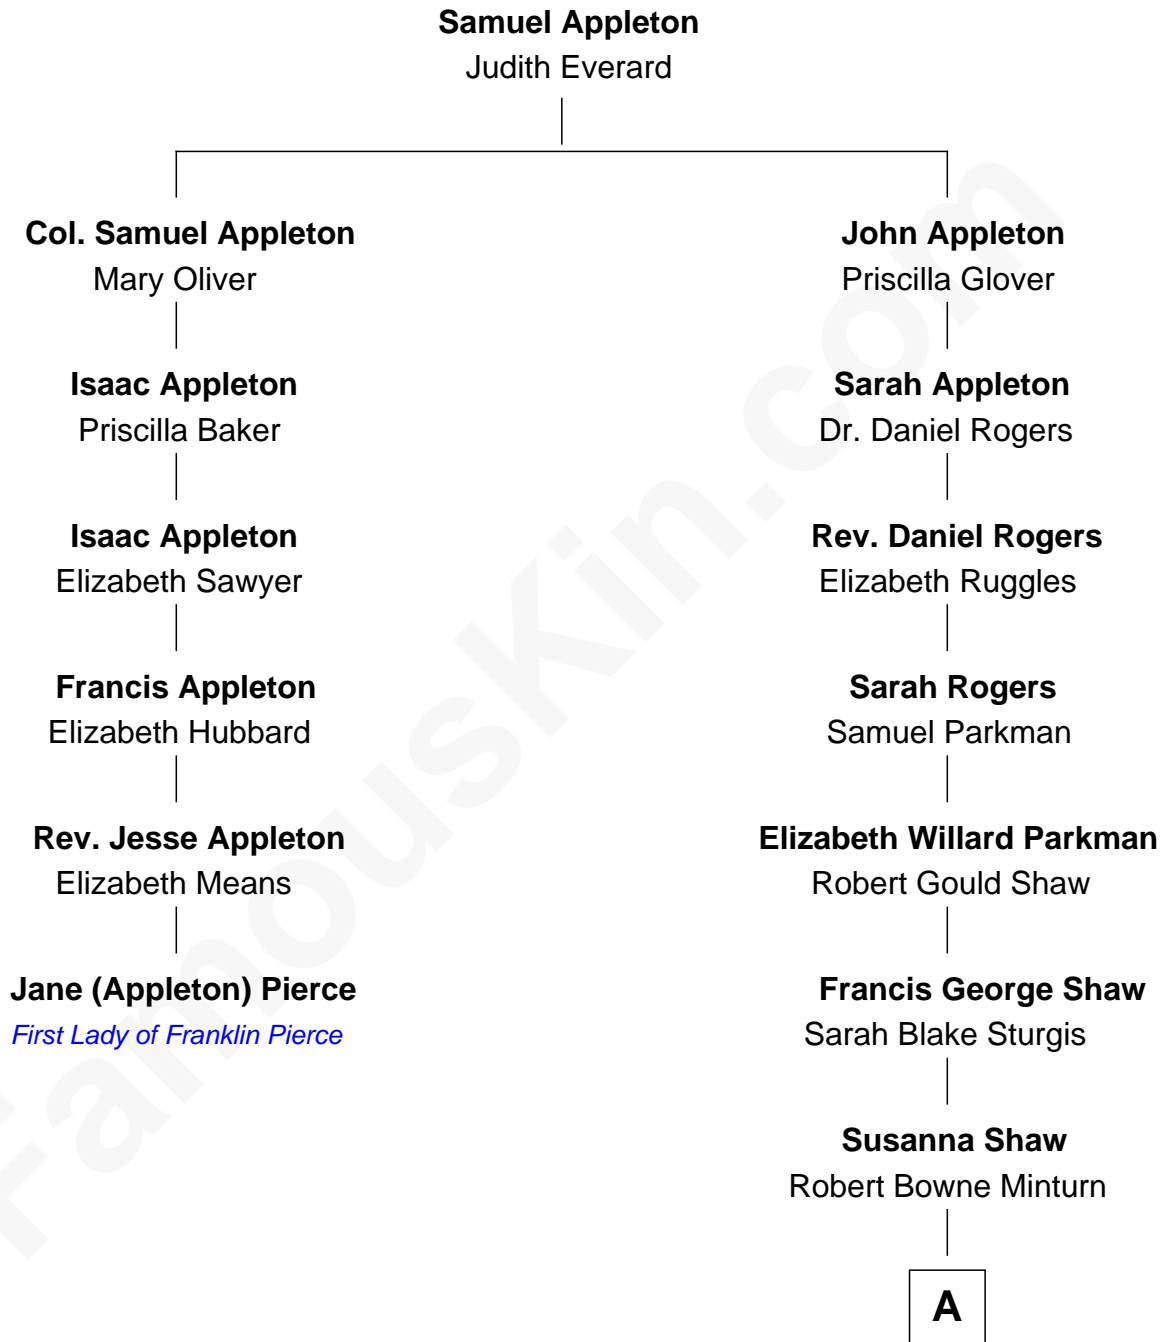

## Relationship Chart of

### Jane (Appleton) Pierce

*First Lady of President Franklin Pierce*

5th cousin 5 times removed of

**Kyra Sedgwick**

*TV and Movie Actress*

**A**

—  
**Sarah May Minturn**  
Henry Dwight Sedgwick

—  
**Robert Minturn Sedgwick**  
Helen Peabody