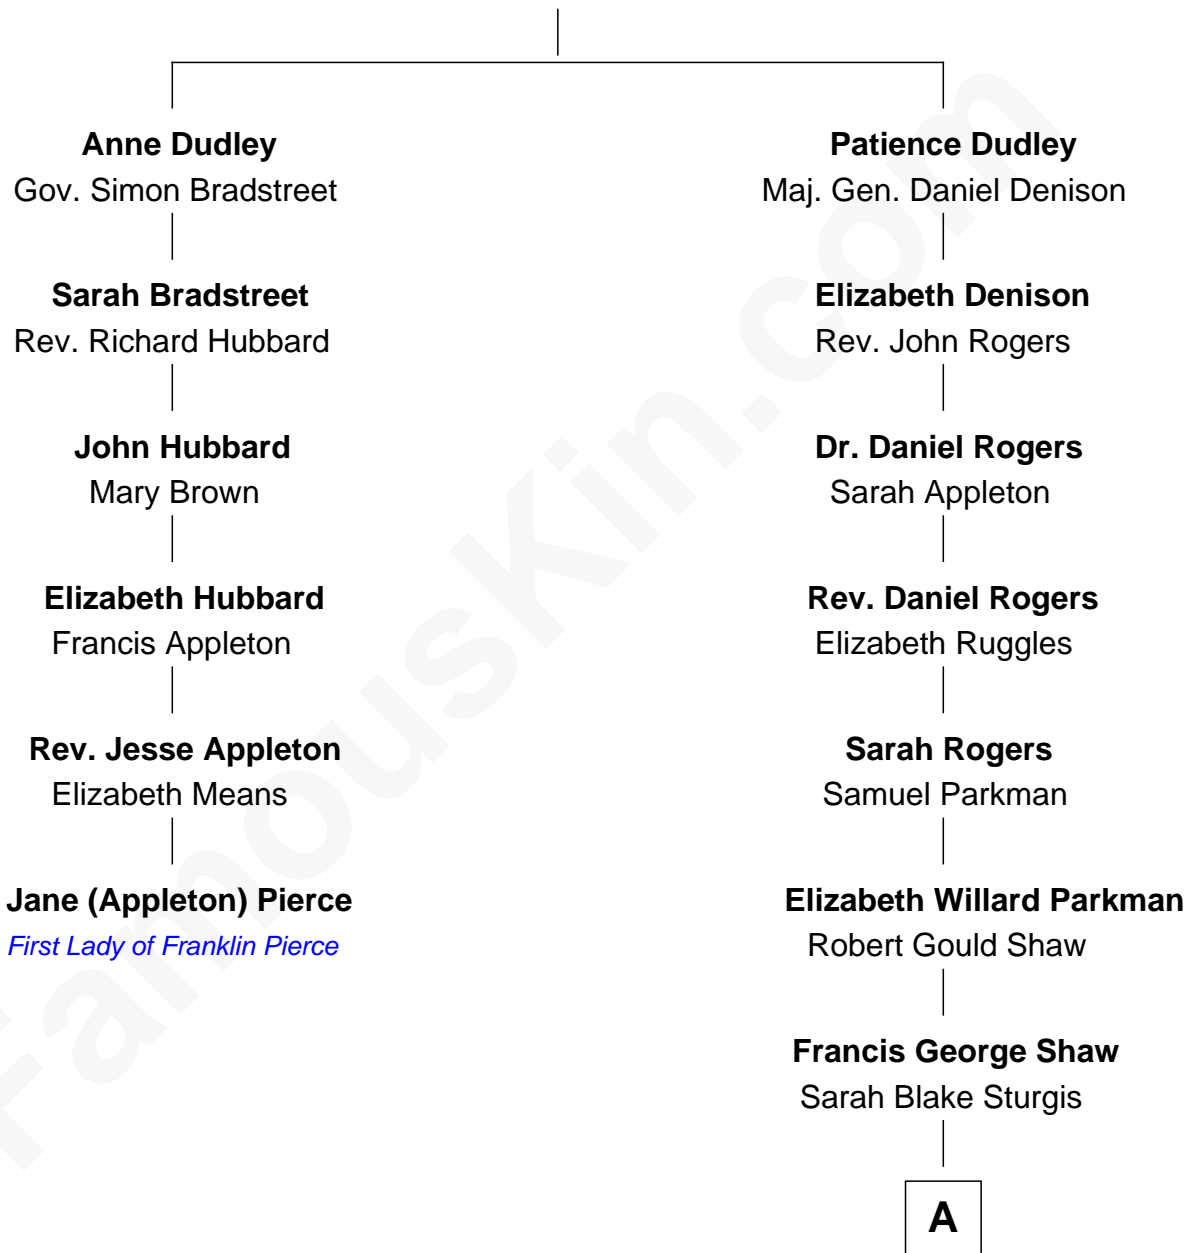

FamousKin.com

Relationship Chart of

Jane (Appleton) Pierce

First Lady of President Franklin Pierce

5th cousin 6 times removed of

Kyra Sedgwick

TV and Movie Actress

Gov. Thomas Dudley

Dorothy York

A

—
Susanna Shaw

Robert Bowne Minturn

—
Sarah May Minturn

Henry Dwight Sedgwick

—
Robert Minturn Sedgwick

Helen Peabody