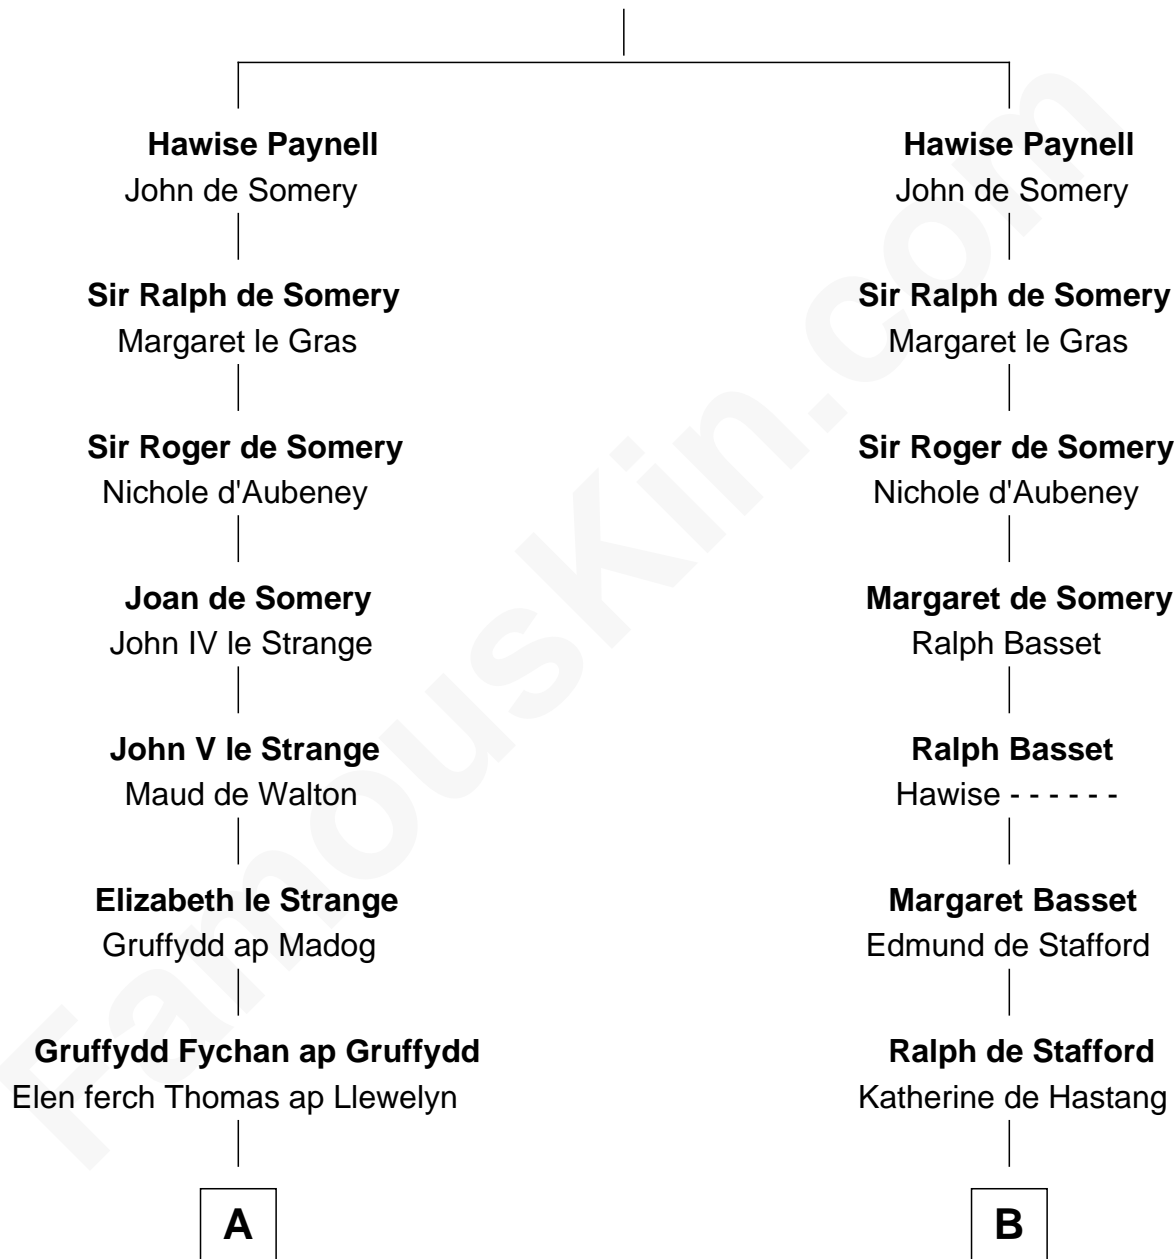

FamousKin.com

Relationship Chart of

Jane (Appleton) Pierce

First Lady of President Franklin Pierce

20th cousin of

William Ellery

Signer of the Declaration of Independence

Ralph Paynell

C

Isaac Appleton
Elizabeth Sawyer

Francis Appleton
Elizabeth Hubbard

Rev. Jesse Appleton
Elizabeth Means

Jane (Appleton) Pierce
First Lady of Franklin Pierce

D

Christopher Almy
Elizabeth Cornell

Col. Job Almy
Ann Lawton

Elizabeth Almy
William Ellery

William Ellery
Signer of Declaration of Independence