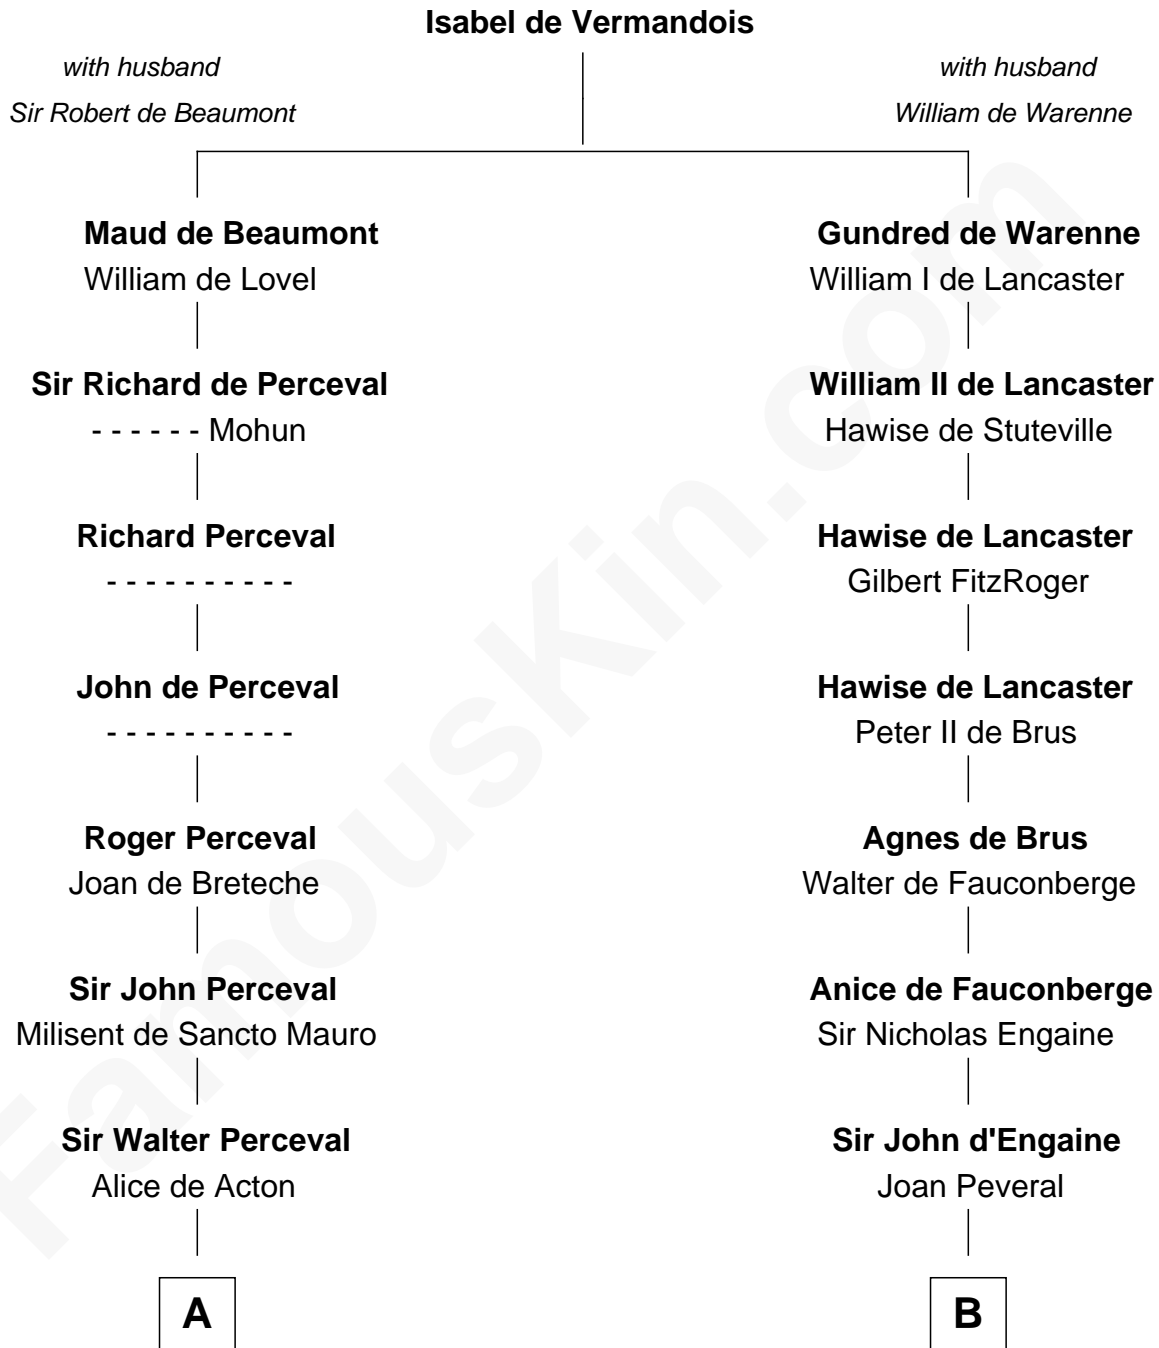

FamousKin.com

Relationship Chart of

Jane (Appleton) Pierce

First Lady of President Franklin Pierce

19th cousin 2 times removed of

William Ellery

Signer of the Declaration of Independence

C

Isaac Appleton
Priscilla Baker

Isaac Appleton
Elizabeth Sawyer

Francis Appleton
Elizabeth Hubbard

Rev. Jesse Appleton
Elizabeth Means

Jane (Appleton) Pierce
First Lady of Franklin Pierce

D

Col. Job Almy
Ann Lawton