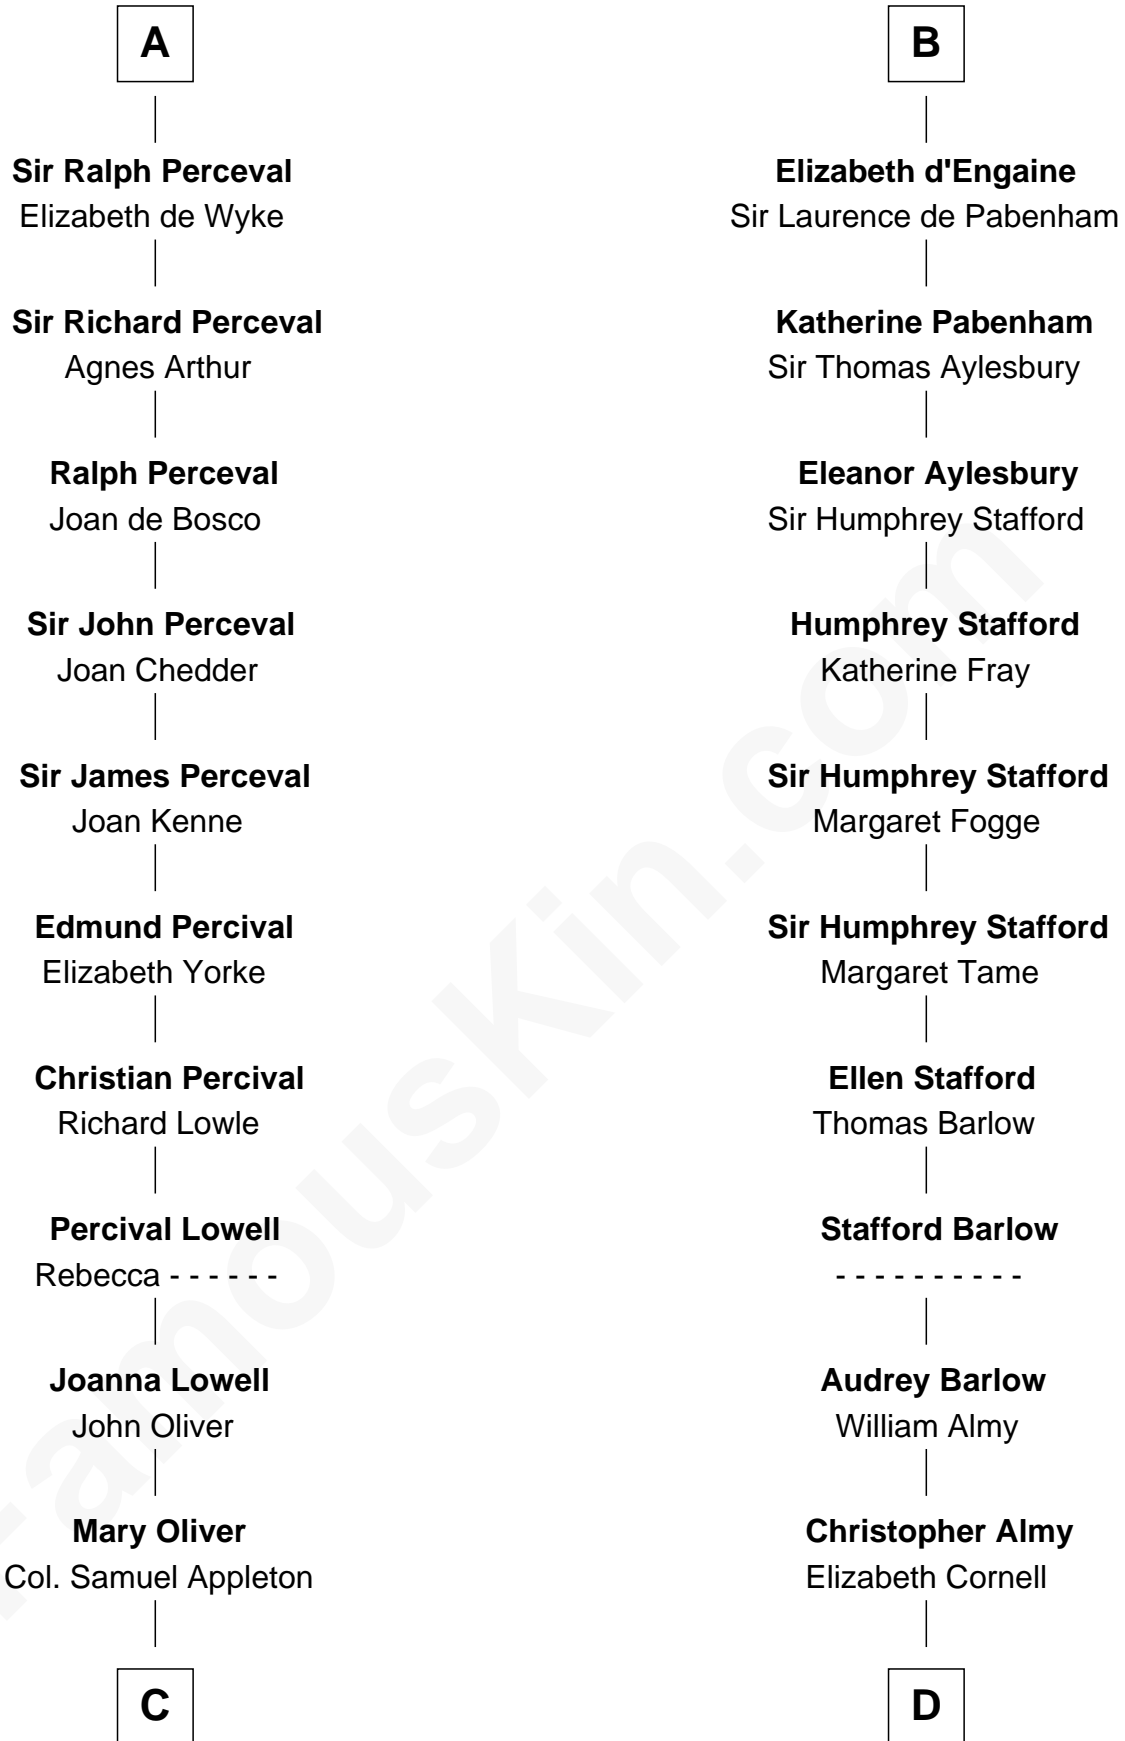

FamousKin.com

Relationship Chart of

Jane (Appleton) Pierce

First Lady of President Franklin Pierce

19th cousin 2 times removed of

William Ellery

Signer of the Declaration of Independence

C

Isaac Appleton
Priscilla Baker

Isaac Appleton
Elizabeth Sawyer

Francis Appleton
Elizabeth Hubbard

Rev. Jesse Appleton
Elizabeth Means

Jane (Appleton) Pierce
First Lady of Franklin Pierce

D

Col. Job Almy
Ann Lawton