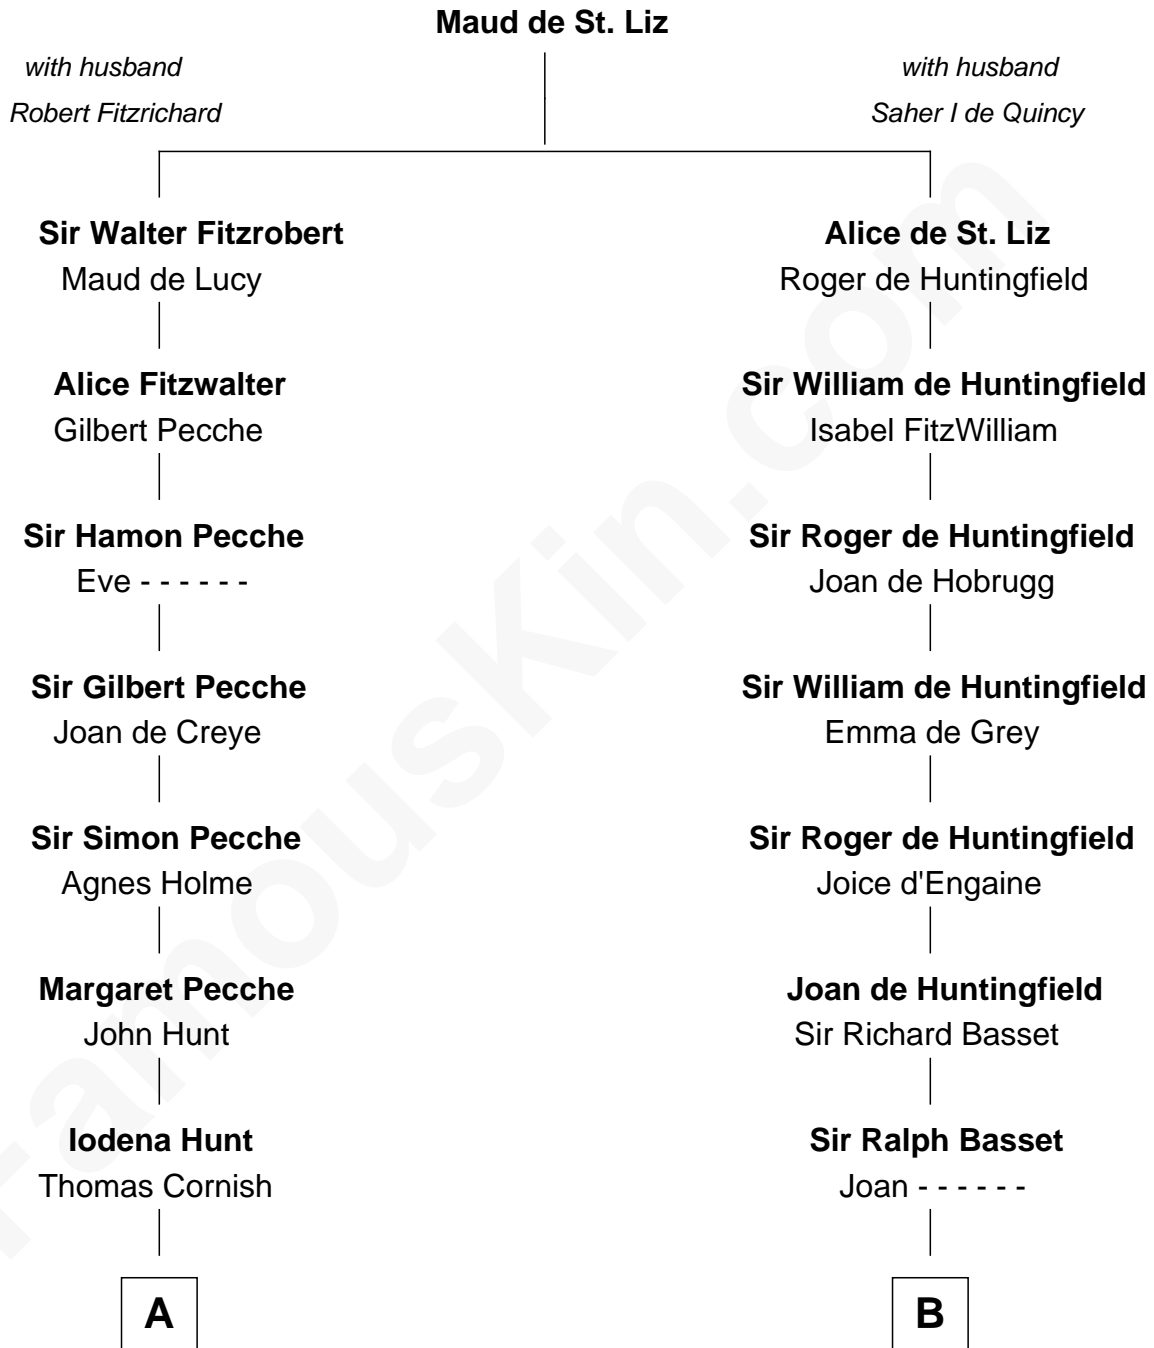

FamousKin.com

Relationship Chart of

Jane (Appleton) Pierce

First Lady of President Franklin Pierce

19th cousin 1 time removed of

William Ellery

Signer of the Declaration of Independence

C

Francis Appleton
Elizabeth Hubbard

Rev. Jesse Appleton
Elizabeth Means

Jane (Appleton) Pierce
First Lady of Franklin Pierce

D

Christopher Almy
Elizabeth Cornell

Col. Job Almy
Ann Lawton

Elizabeth Almy
William Ellery