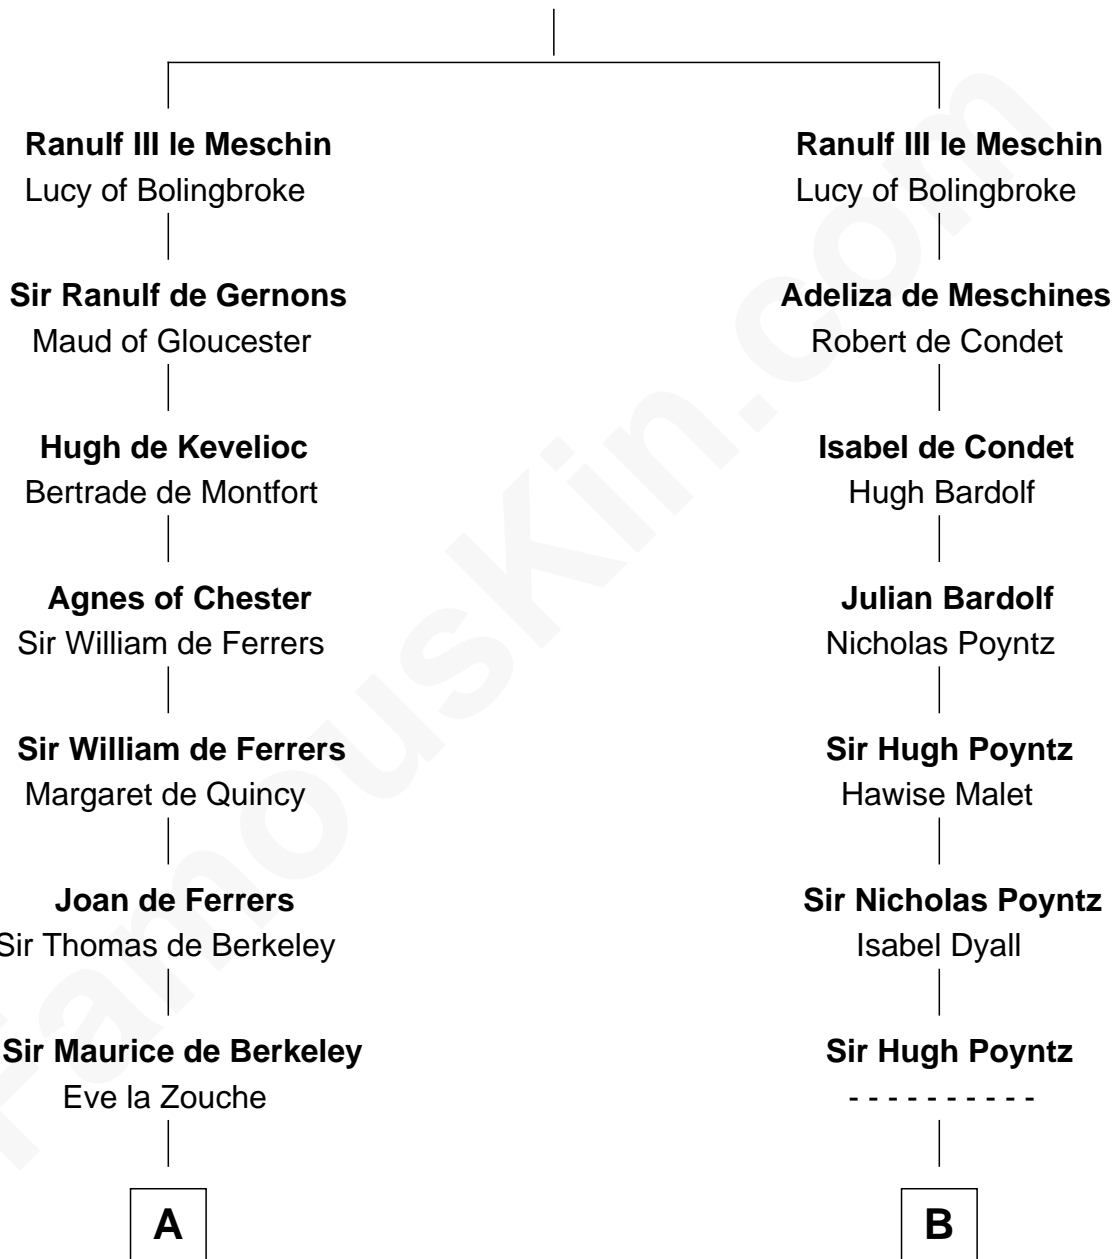

FamousKin.com

Relationship Chart of

Jane (Appleton) Pierce

First Lady of President Franklin Pierce

21st cousin of

William Ellery

Signer of the Declaration of Independence

Ranulf de Briquessart

Margaret Goz

C

Sarah Bradstreet
Rev. Richard Hubbard

John Hubbard
Mary Brown

Elizabeth Hubbard
Francis Appleton

Rev. Jesse Appleton
Elizabeth Means

Jane (Appleton) Pierce
First Lady of Franklin Pierce

D