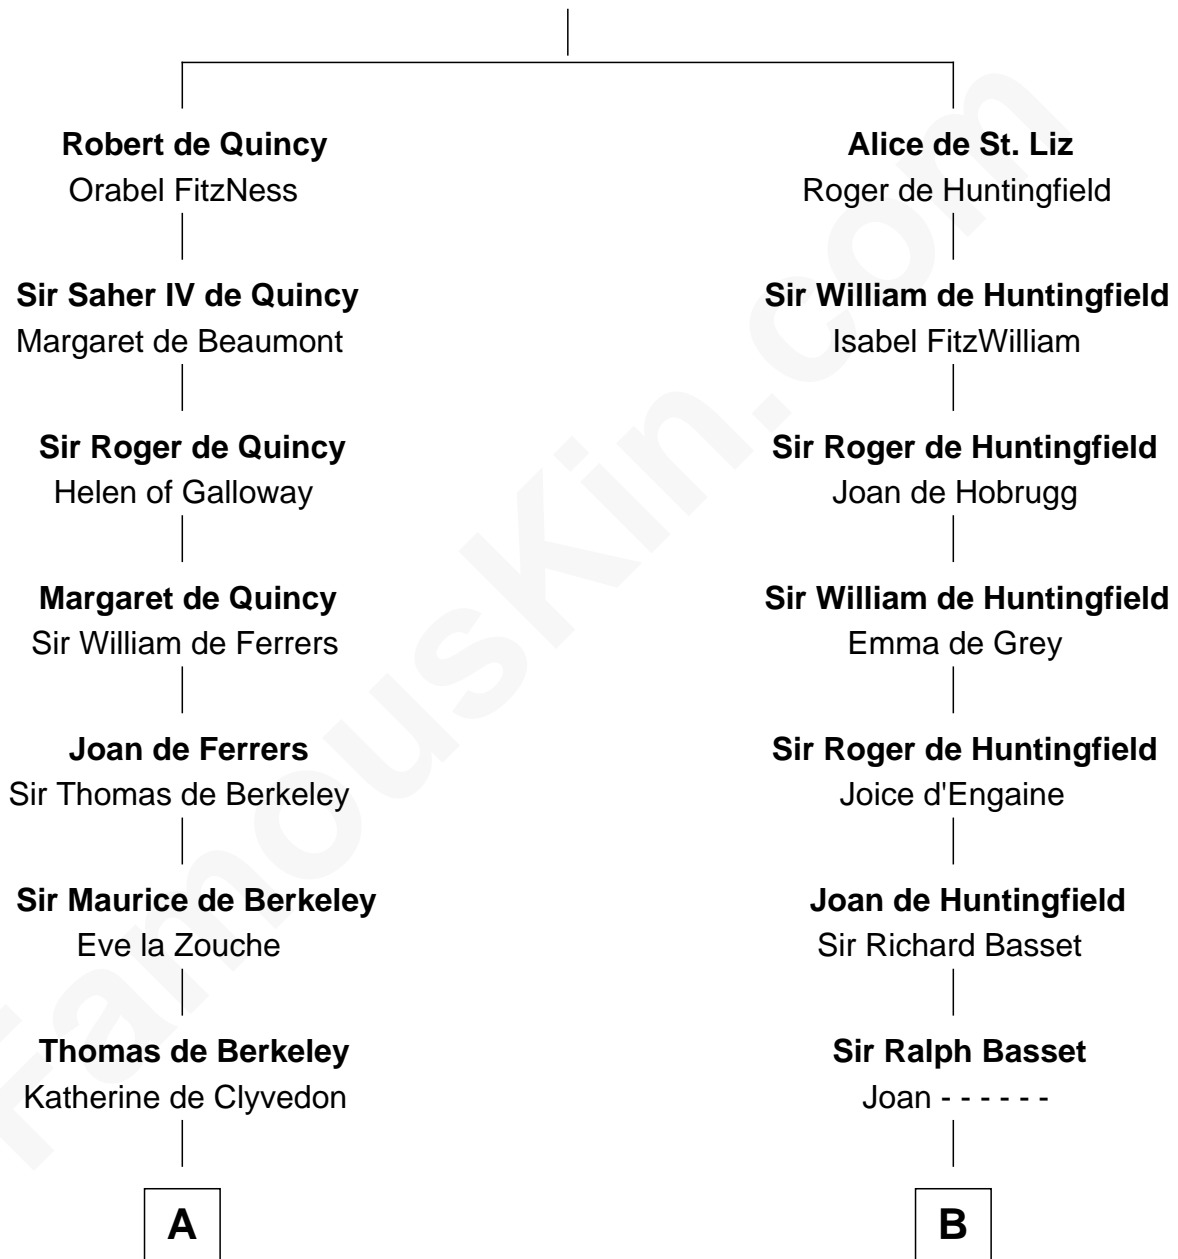

## Relationship Chart of

### Jane (Appleton) Pierce

*First Lady of President Franklin Pierce*

20th cousin of

### William Ellery

*Signer of the Declaration of Independence*

**Saher I de Quincy**

Maud de St. Liz

**C**

**John Hubbard**

Mary Brown

**Elizabeth Hubbard**