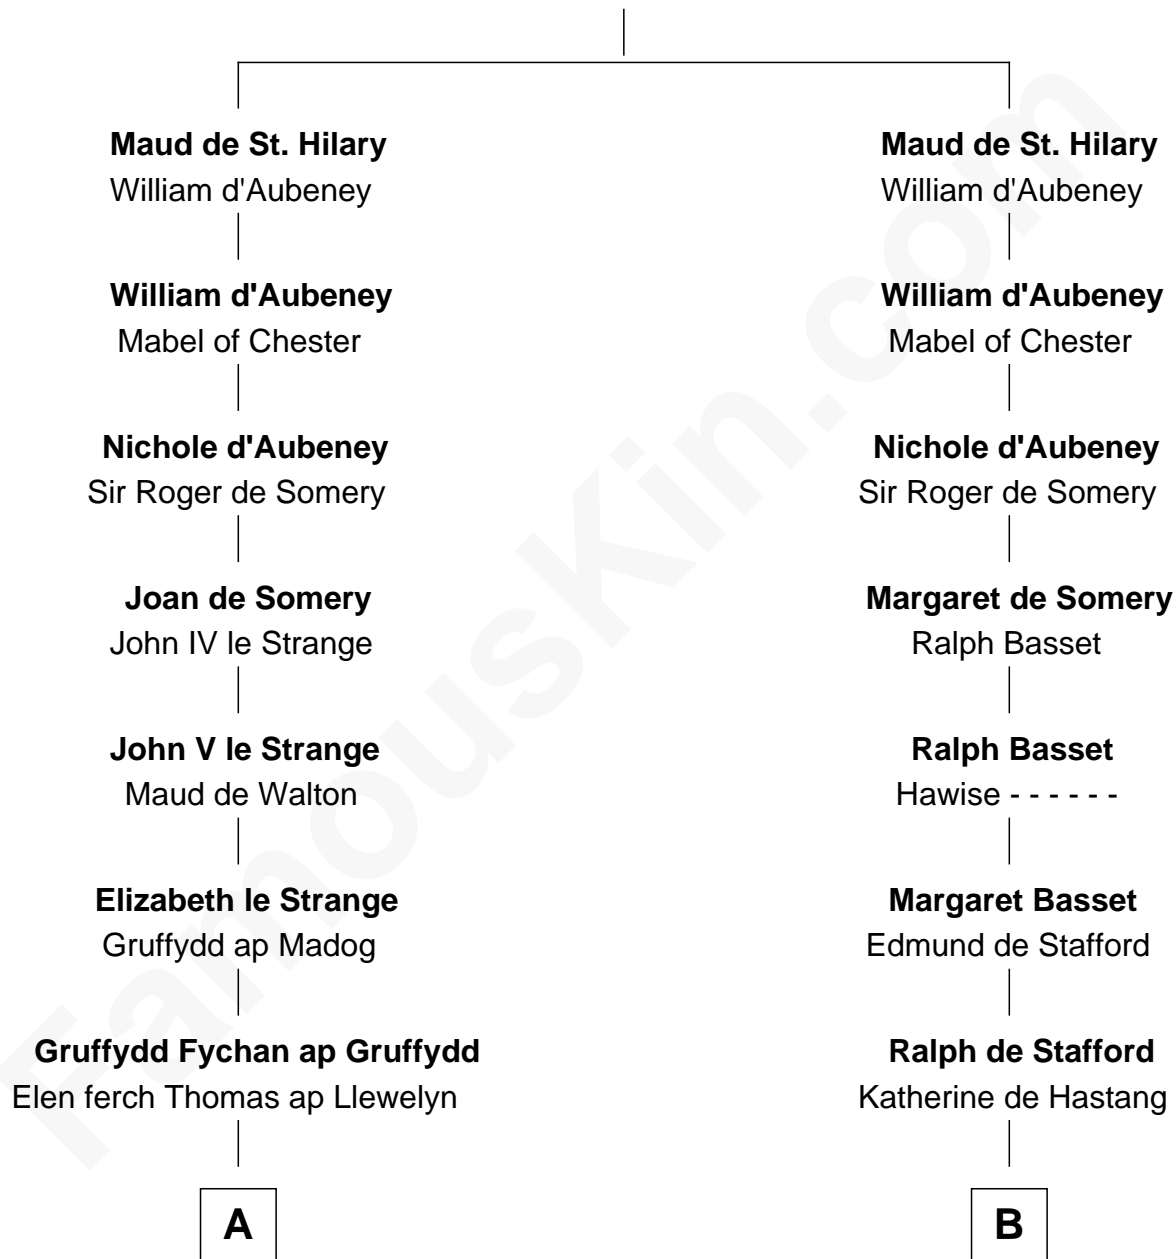

FamousKin.com

Relationship Chart of

Jane (Appleton) Pierce

First Lady of President Franklin Pierce

20th cousin of

William Ellery

Signer of the Declaration of Independence

James de St. Hilary

Aveline - - - - -

C

Isaac Appleton
Elizabeth Sawyer

Francis Appleton
Elizabeth Hubbard

Rev. Jesse Appleton
Elizabeth Means

Jane (Appleton) Pierce
First Lady of Franklin Pierce

D

Christopher Almy
Elizabeth Cornell

Col. Job Almy
Ann Lawton

Elizabeth Almy
William Ellery

William Ellery
Signer of Declaration of Independence