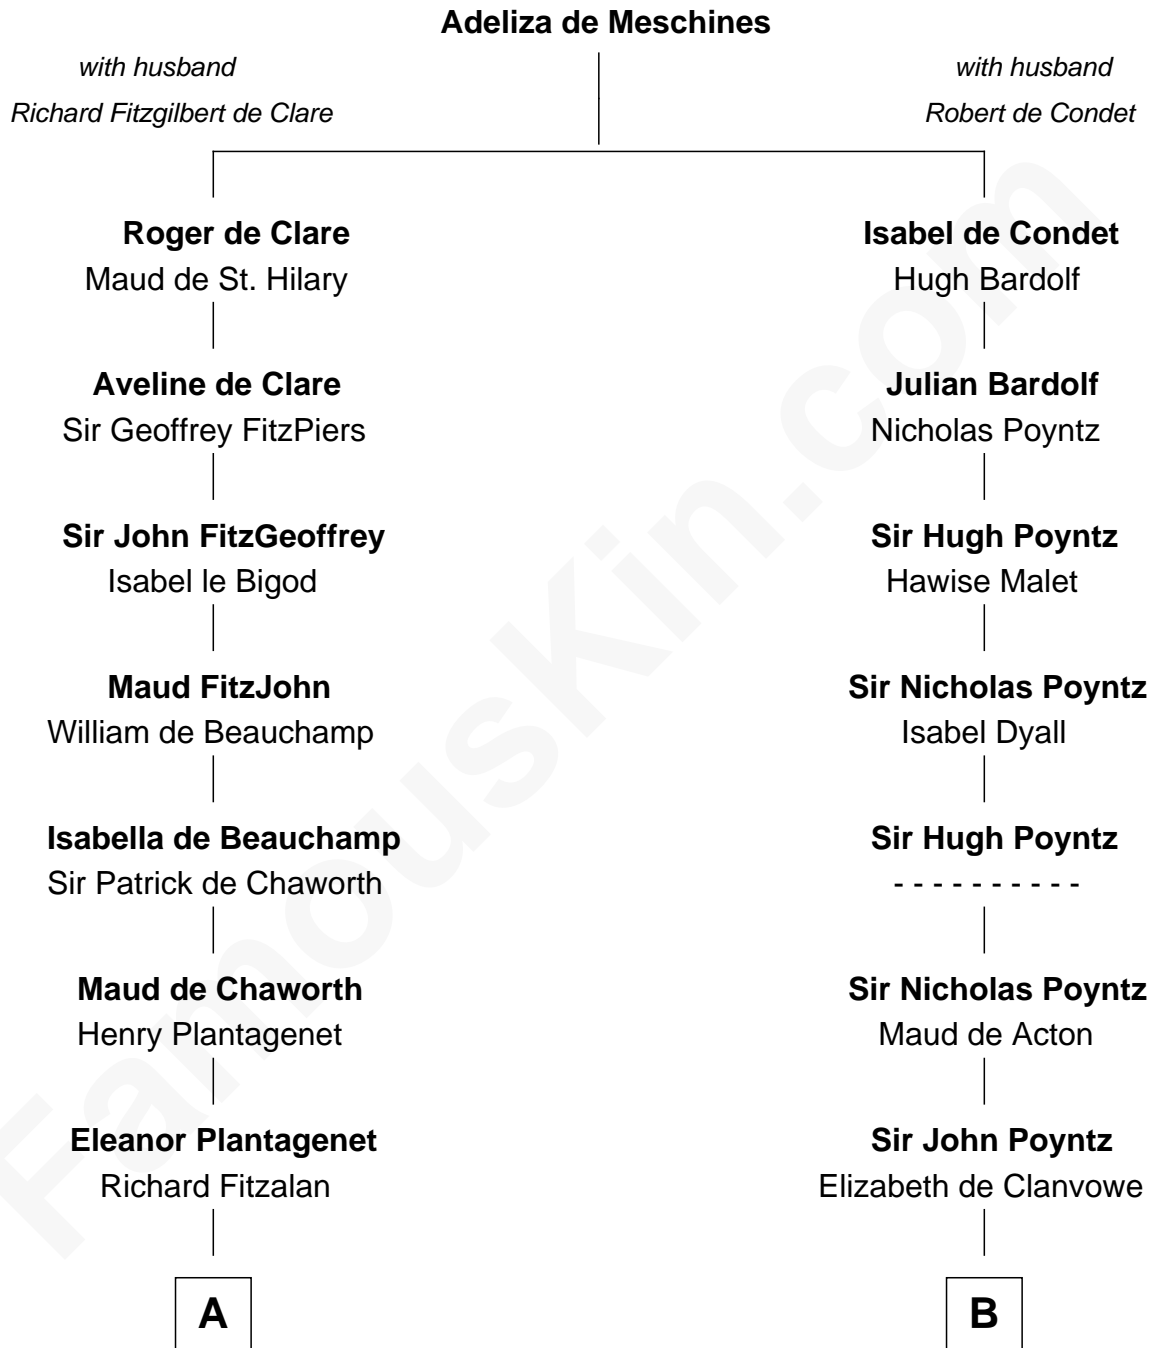

FamousKin.com

Relationship Chart of

Jane (Appleton) Pierce

First Lady of President Franklin Pierce

19th cousin 2 times removed of

William Ellery

Signer of the Declaration of Independence

C

Sarah Bradstreet
Rev. Richard Hubbard

John Hubbard
Mary Brown

Elizabeth Hubbard
Francis Appleton

Rev. Jesse Appleton
Elizabeth Means

Jane (Appleton) Pierce
First Lady of Franklin Pierce

D

Col. Job Almy
Ann Lawton