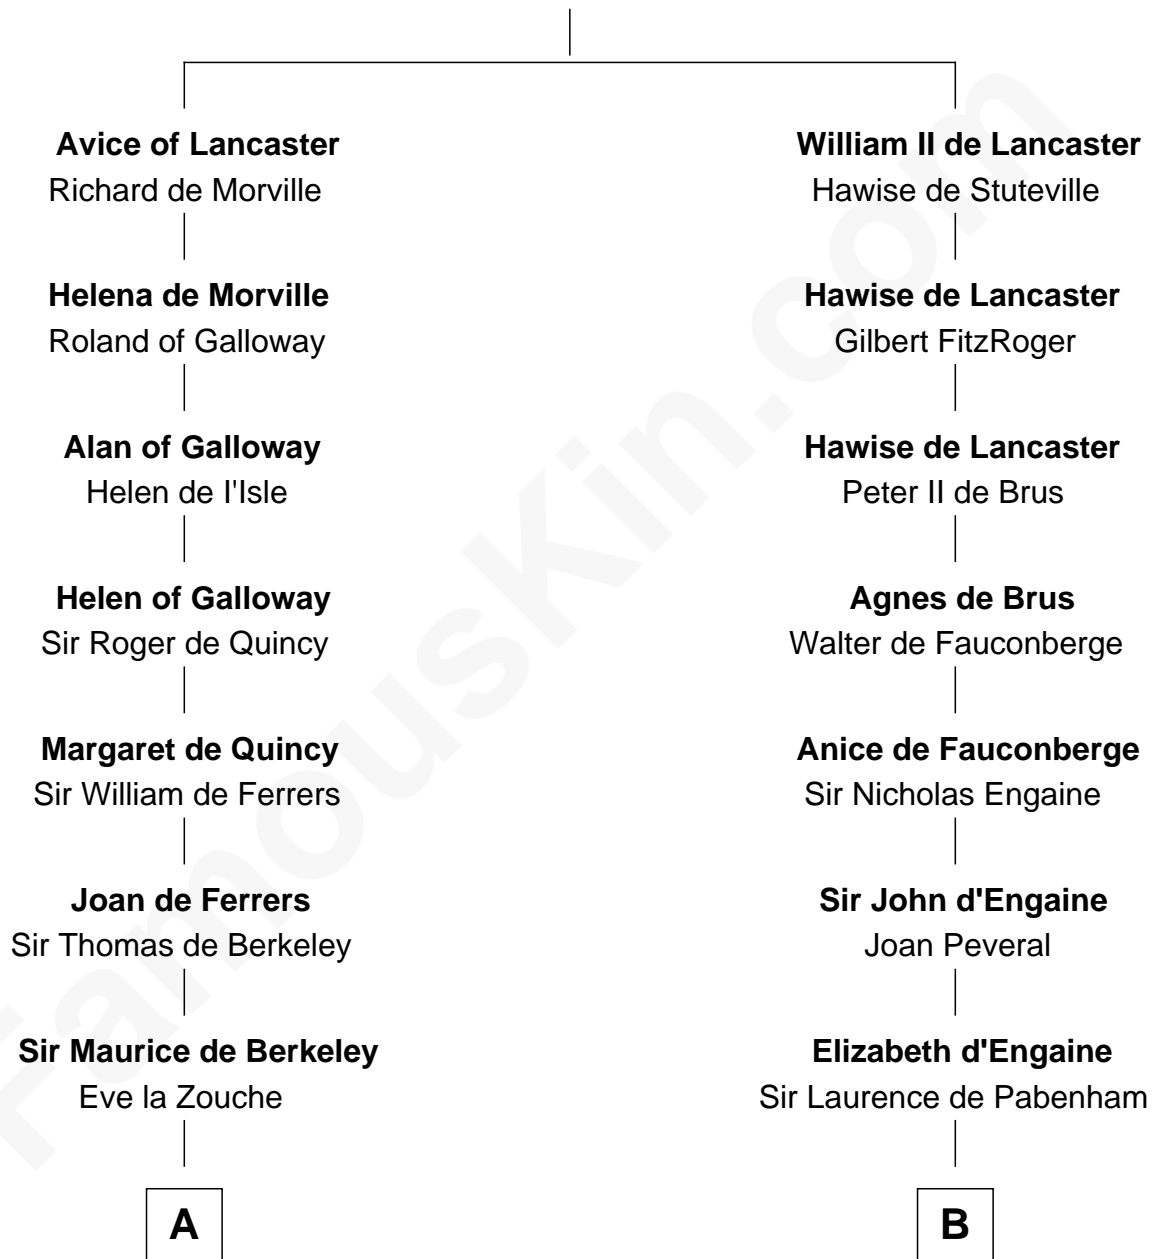

FamousKin.com

Relationship Chart of

Jane (Appleton) Pierce

First Lady of President Franklin Pierce

18th cousin 3 times removed of

William Ellery

Signer of the Declaration of Independence

William I de Lancaster
Gundred de Warenne

C

Sarah Bradstreet
Rev. Richard Hubbard

John Hubbard
Mary Brown

Elizabeth Hubbard
Francis Appleton

Rev. Jesse Appleton
Elizabeth Means

Jane (Appleton) Pierce
First Lady of Franklin Pierce

D

Elizabeth Almy
William Ellery

William Ellery
Signer of Declaration of Independence

FamousKin.com