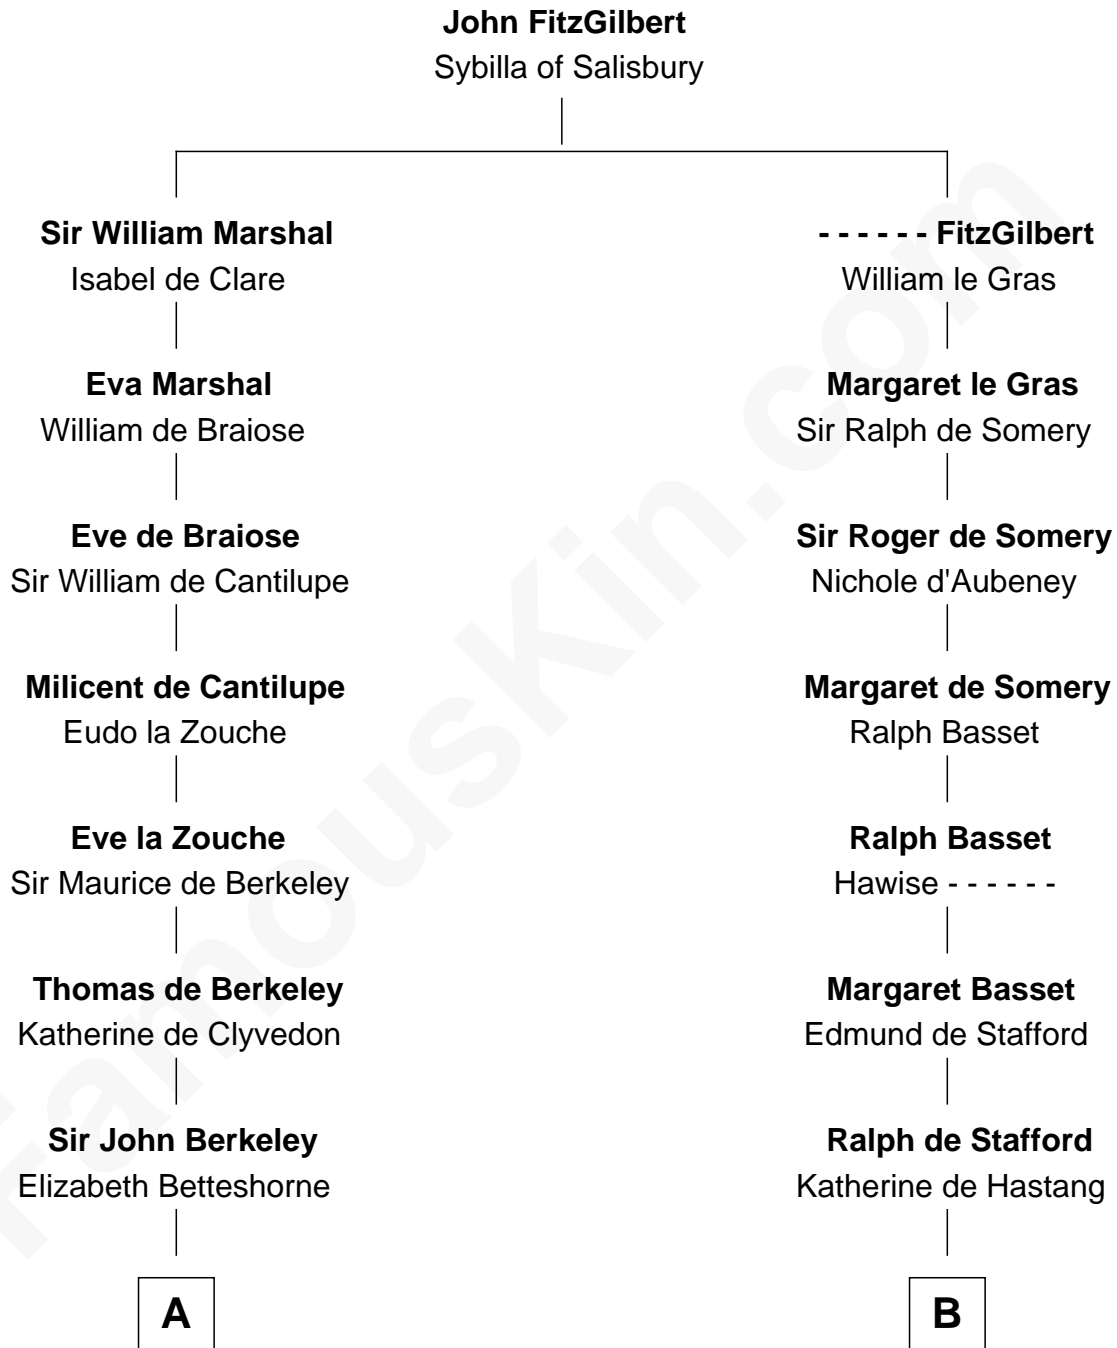

FamousKin.com

Relationship Chart of Jane (Appleton) Pierce

First Lady of President Franklin Pierce

19th cousin 1 time removed of

William Ellery

Signer of the Declaration of Independence

C

Elizabeth Hubbard

Francis Appleton

Rev. Jesse Appleton

Elizabeth Means

Jane (Appleton) Pierce

First Lady of Franklin Pierce

D

Christopher Almy

Elizabeth Cornell