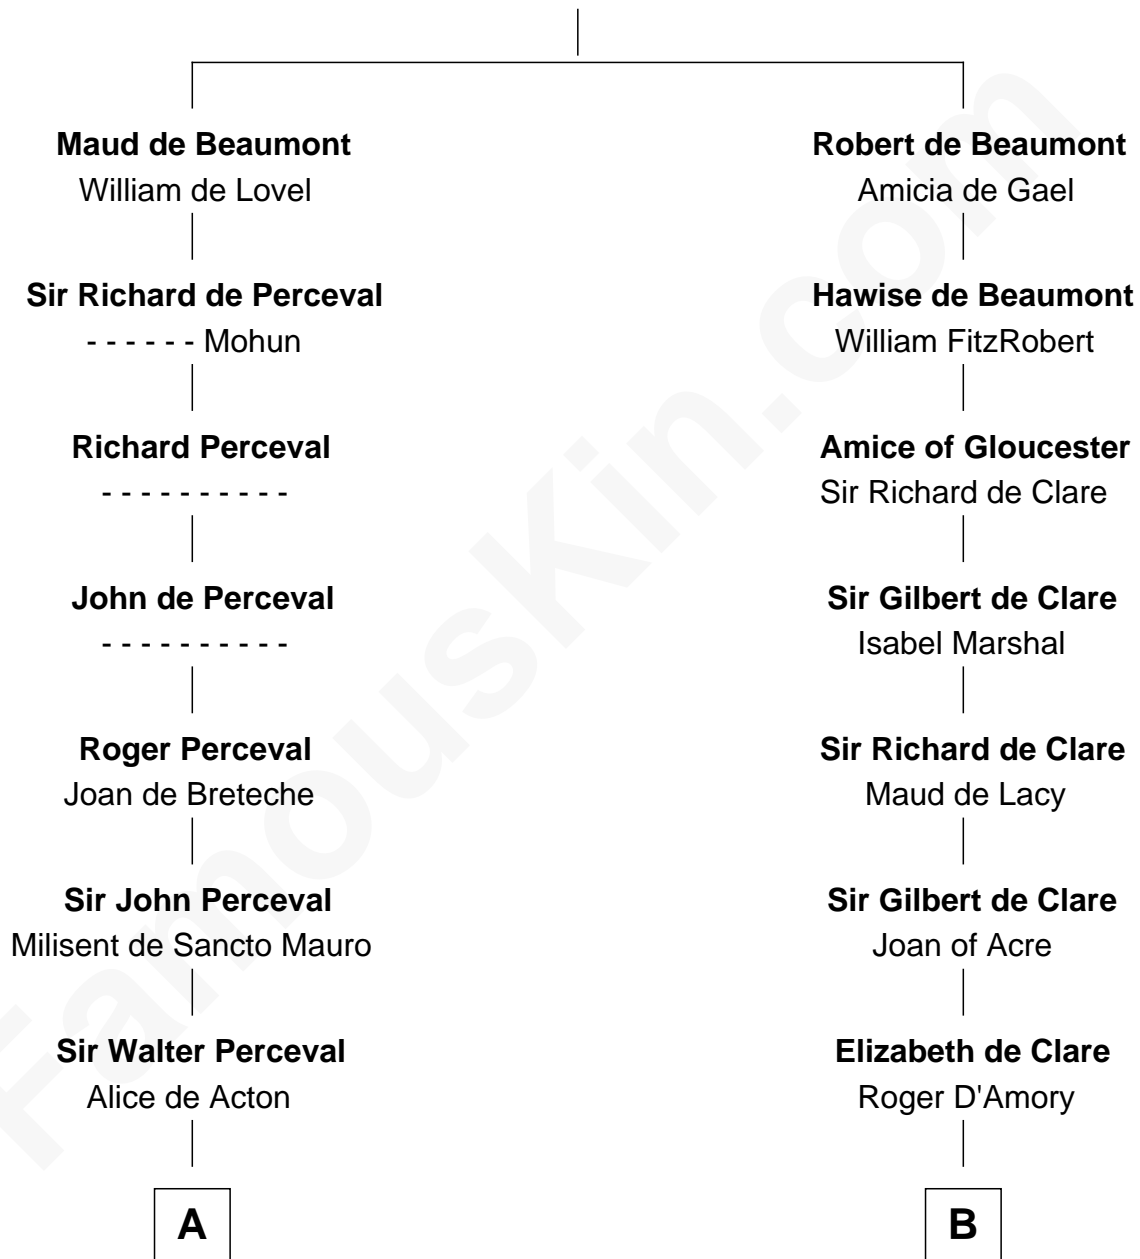

FamousKin.com

Relationship Chart of

Jane (Appleton) Pierce

First Lady of President Franklin Pierce

21st cousin of

Fletcher Christian

Leader of the mutiny on the Bounty

Sir Robert de Beaumont

Isabel de Vermandois

C

Isaac Appleton
Priscilla Baker

Isaac Appleton
Elizabeth Sawyer

Francis Appleton
Elizabeth Hubbard

Rev. Jesse Appleton
Elizabeth Means

Jane (Appleton) Pierce
First Lady of Franklin Pierce

D

Mary Huddleston
John Senhouse

Humphrey Senhouse
Eleanor Kirkby

Bridget Senhouse
John Christian

Charles Christian
Anne Dixon

Fletcher Christian
Leader of the mutiny on the Bounty