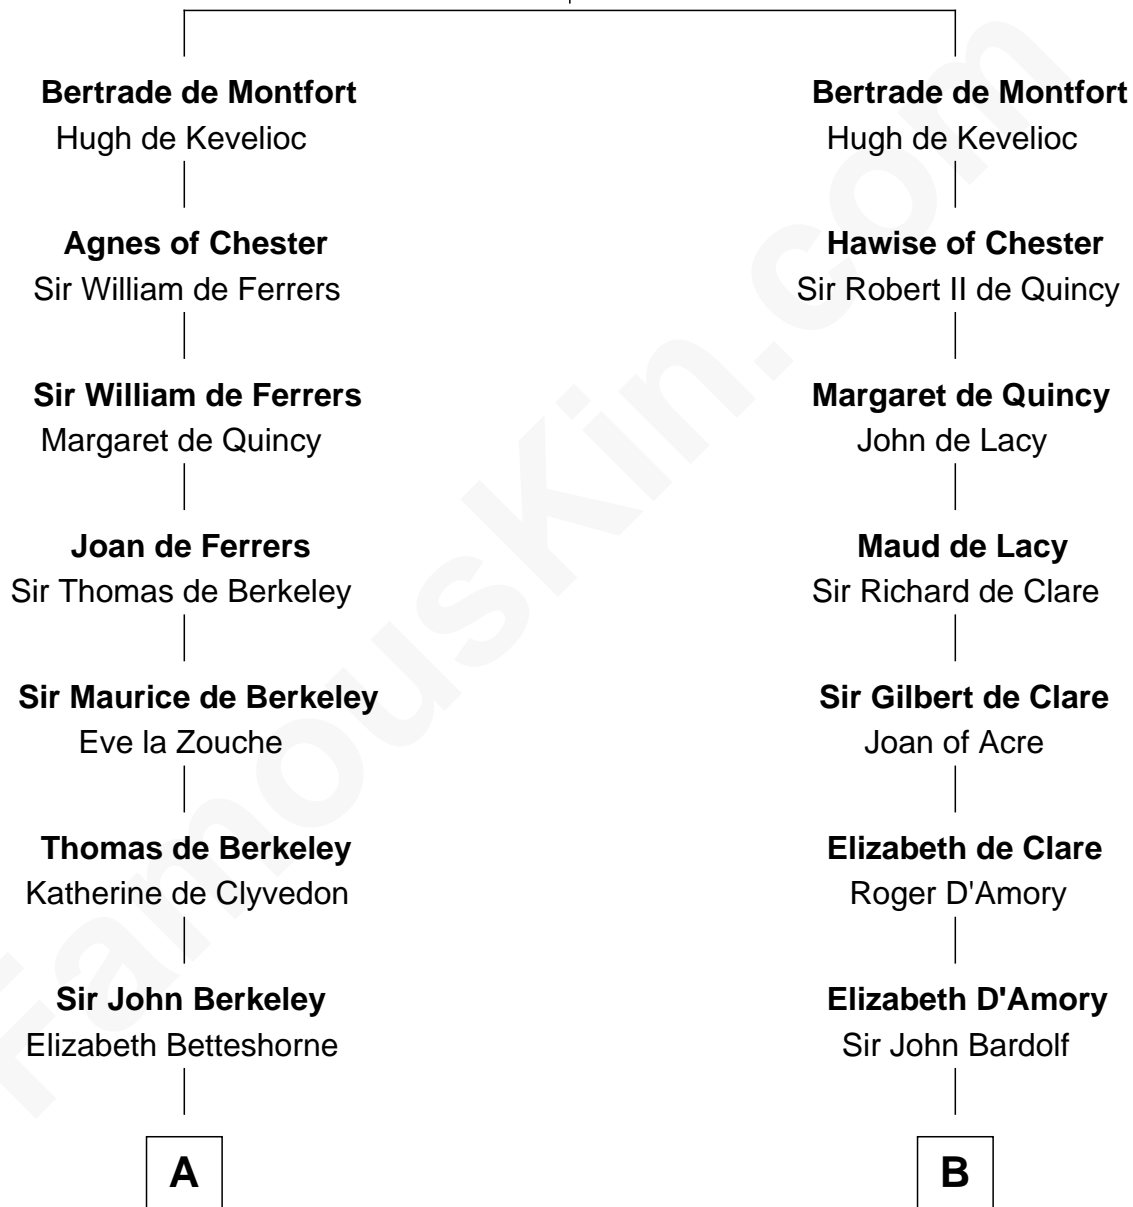

## Relationship Chart of

### Jane (Appleton) Pierce

First Lady of President Franklin Pierce

19th cousin 1 time removed of

**Fletcher Christian**

Leader of the mutiny on the Bounty

**Simon III de Montfort**

Maud - - - - -

**C**

**Elizabeth Hubbard**

Francis Appleton

**Rev. Jesse Appleton**

Elizabeth Means

**Jane (Appleton) Pierce**

*First Lady of Franklin Pierce*

**D**

**Humphrey Senhouse**